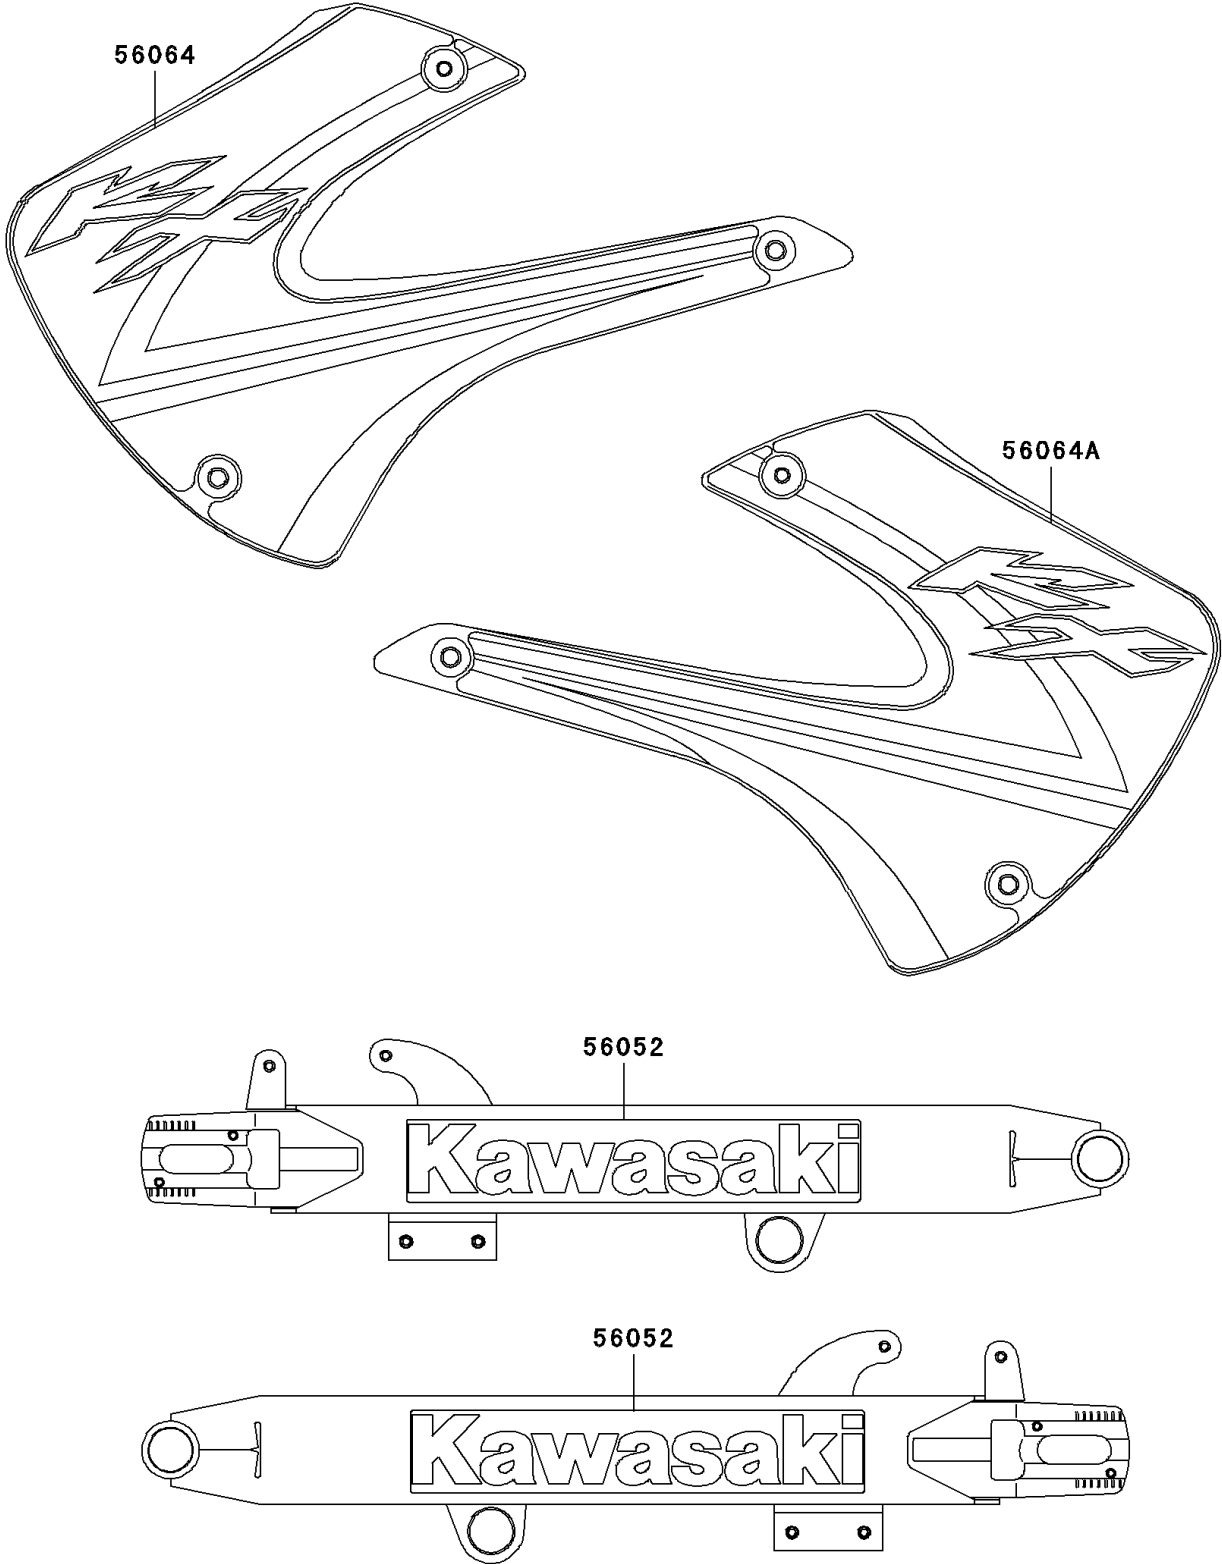

## 2002 KX100 PARTS DIAGRAM

Decals(D2)

F2861A

## 2002 KX100 PARTS LIST

Decals(D2)

ITEM NAME	PART NUMBER	QUANTITY
MARK,SWING ARM,KAWASAKI (Ref # 56052)	56052-1516	1
PATTERN,SHROUD,LH (Ref # 56064)	56064-1986	1
PATTERN,SHROUD,RH (Ref # 56064A)	56064-1987	1