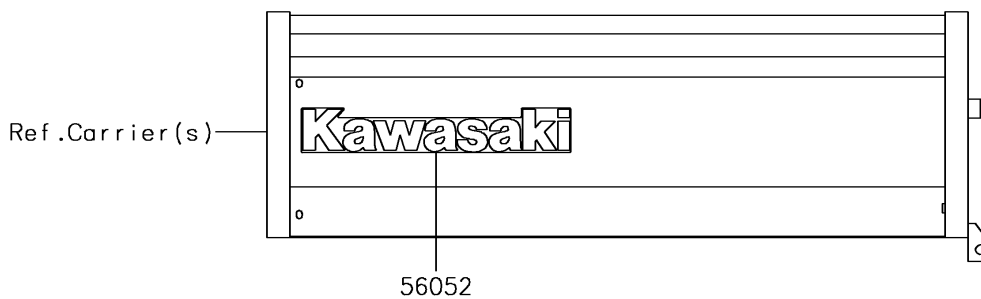

## 2018 MULE SX™ PARTS DIAGRAM

Decals

F2861

## 2018 MULE SX™ PARTS LIST

Decals

ITEM NAME	PART NUMBER	QUANTITY
MARK,KAWASAKI (Ref # 56052)	56052-1809	1
MARK,FR FENDER,MULE SX (Ref # 56054)	56054-2063	1