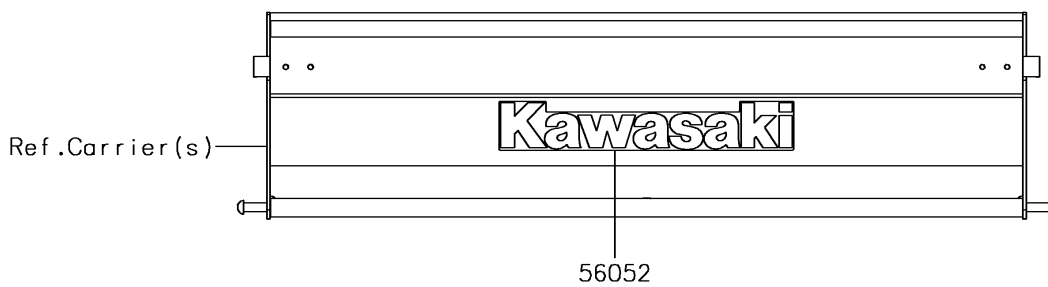

## 2018 MULE SX™ PARTS DIAGRAM

Decals

F2861

## 2018 MULE SX™ PARTS LIST

Decals

ITEM NAME	PART NUMBER	QUANTITY
MARK,KAWASAKI (Ref # 56052)	56052-1809	1
MARK,FR FENDER,MULE SX (Ref # 56054)	56054-2063	1