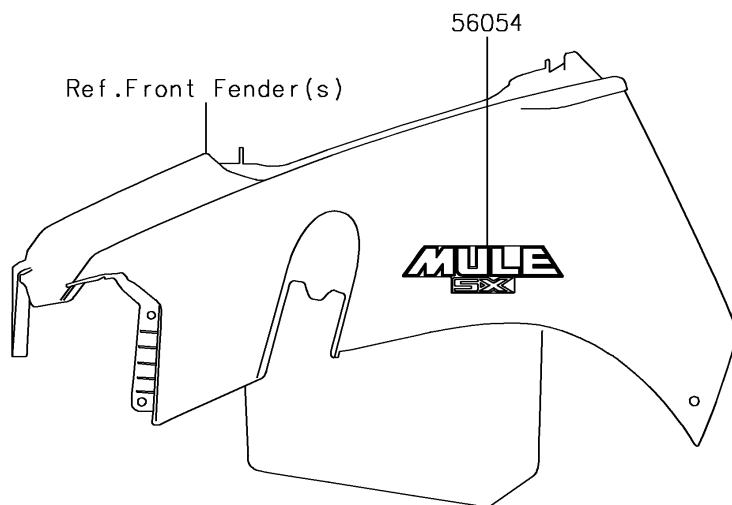

## 2018 MULE SX™ PARTS DIAGRAM

Decals

F2861

## 2018 MULE SX™ PARTS LIST

Decals

ITEM NAME	PART NUMBER	QUANTITY
MARK,KAWASAKI (Ref # 56052)	56052-1809	1
MARK,FR FENDER,MULE SX (Ref # 56054)	56054-2063	1