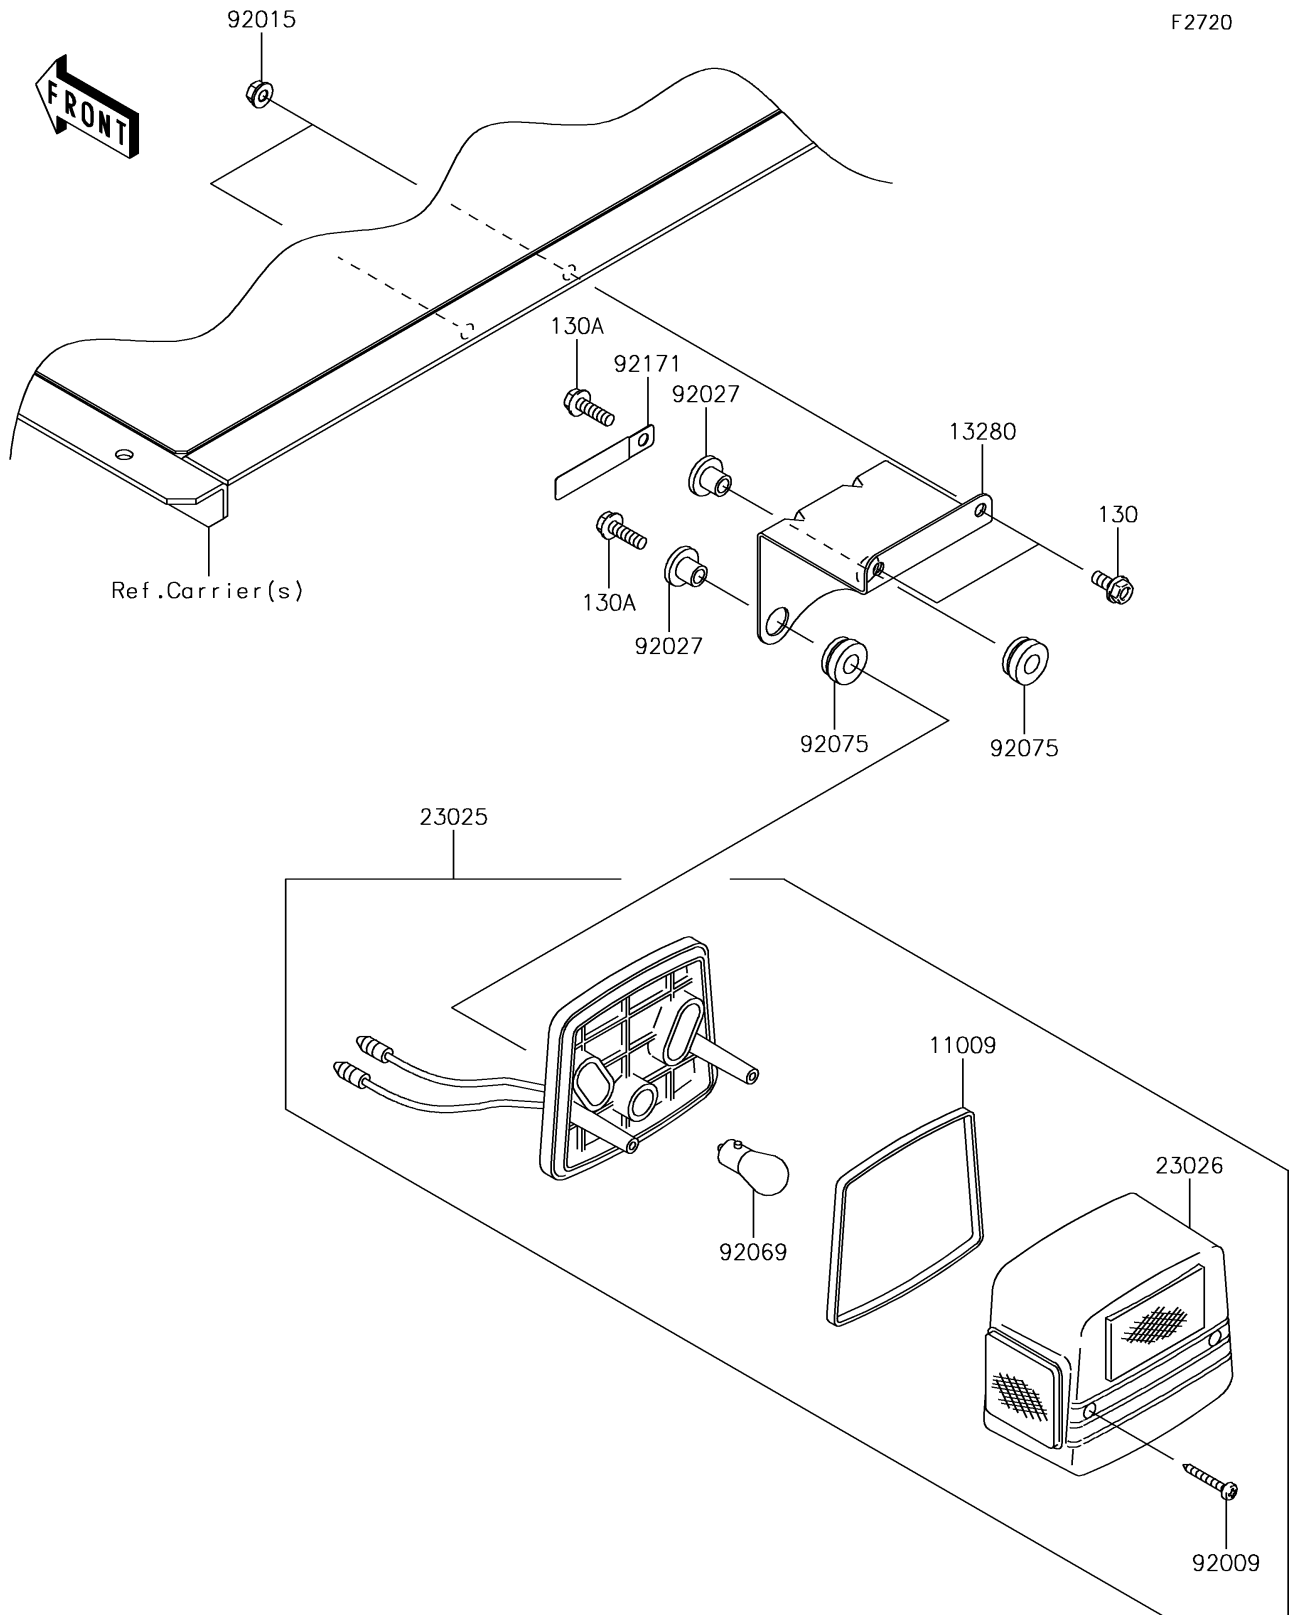

2018 MULE SX™ PARTS DIAGRAM

Taillight(s)

F2720

2018 MULE SX™ PARTS LIST

Taillight(s)

ITEM NAME	PART NUMBER	QUANTITY
GASKET,TAIL LAMP (Ref # 11009)	11009-1215	1
BOLT-FLANGED,6X14 (Ref # 130)	130BA0614	1
BOLT-FLANGED,6X20 (Ref # 130A)	130BA0620	1
HOLDER,TAIL LAMP (Ref # 13280)	13280-0079	1
LAMP-TAIL (Ref # 23025)	23025-1042	1
LENS,TAIL LAMP (Ref # 23026)	23026-1019	1
SCREW,TAPPING,4X25 (Ref # 92009)	92009-1069	1
NUT,FLANGED,6MM (Ref # 92015)	92015-1367	1
COLLAR,L=11.1 (Ref # 92027)	92027-194	1
BULB,12V 21/5W (Ref # 92069)	92069-1011	1
DAMPER (Ref # 92075)	92075-277	1
CLAMP,L=60 (Ref # 92171)	92171-0652	1