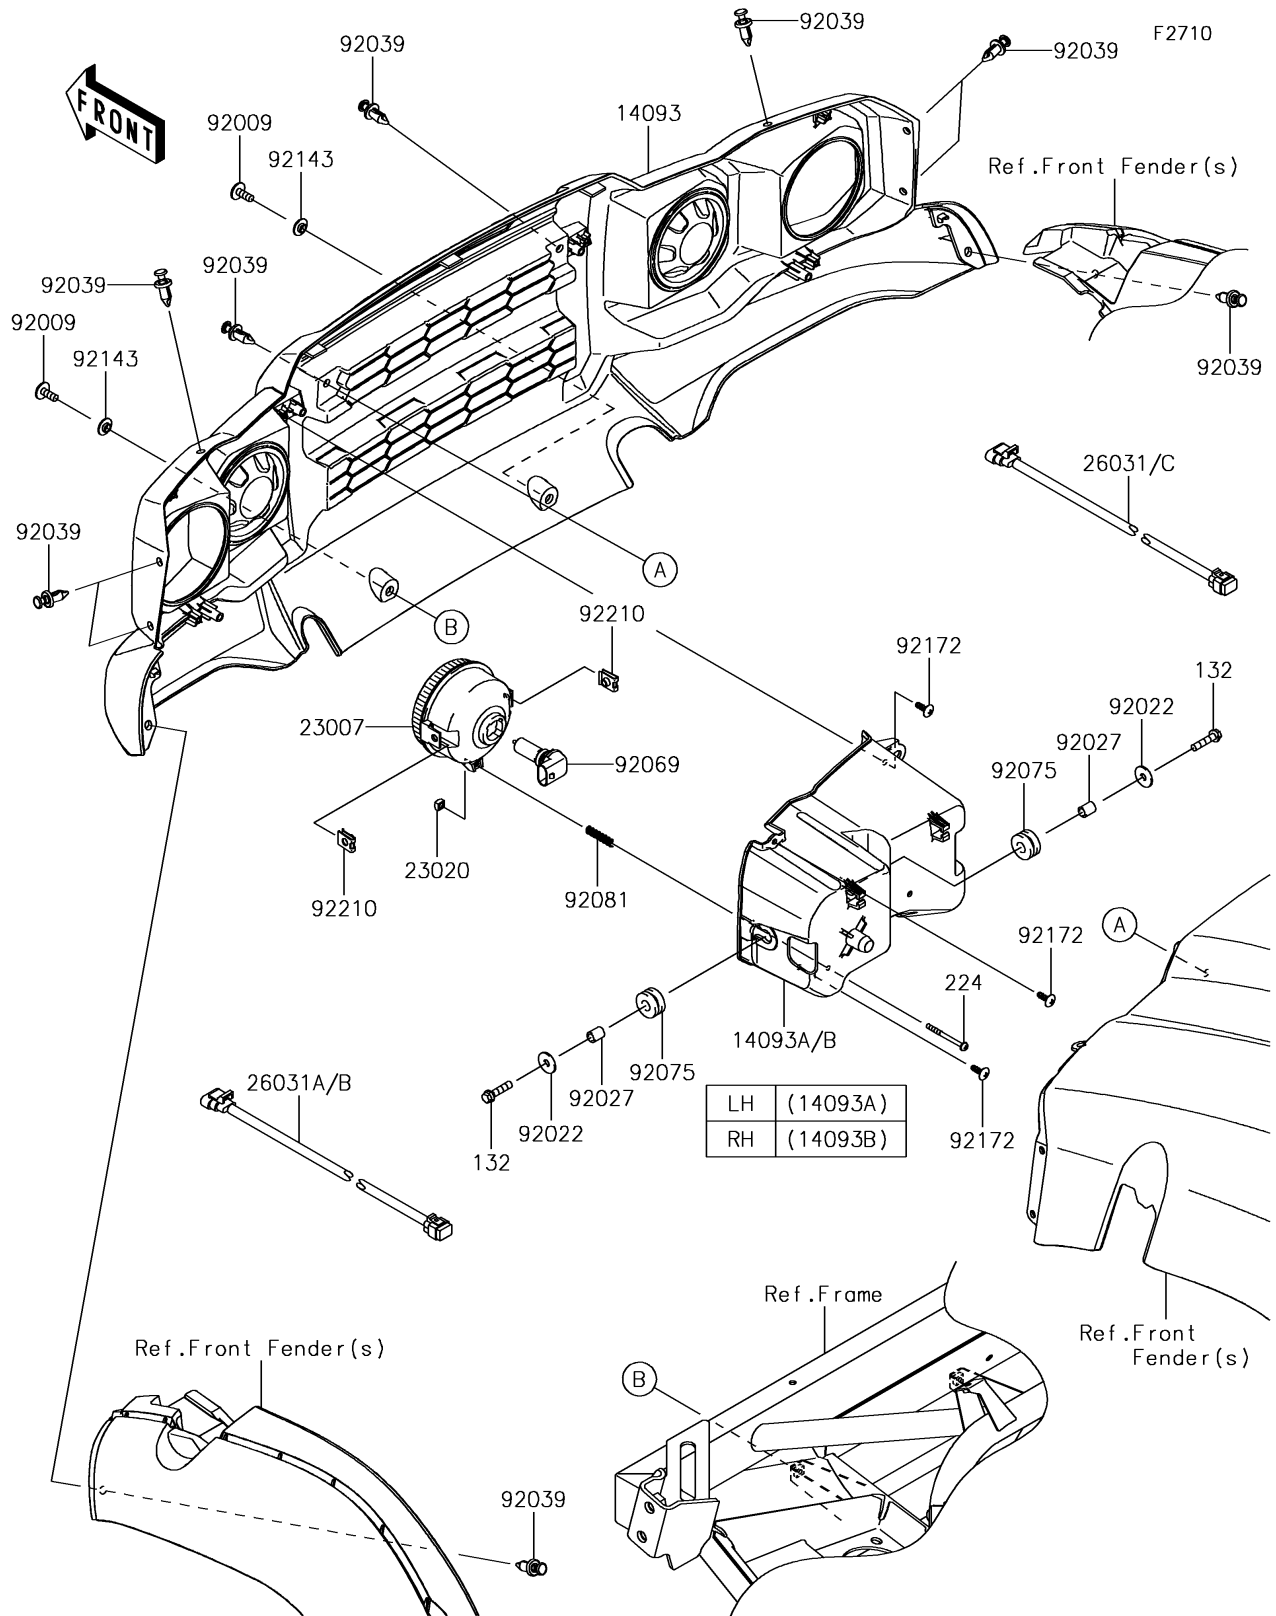

2018 MULE SX™ PARTS DIAGRAM

Headlight(s)

2018 MULE SX™ PARTS LIST

Headlight(s)

ITEM NAME	PART NUMBER	QUANTITY
BOLT-FLANGED-SMALL,6X25 (Ref # 132)	132BA0625	1
COVER,FR GRILL (Ref # 14093)	14093-0392	1
COVER,HEAD LAMP,LH (Ref # 14093A)	14093-0394	1
COVER,HEAD LAMP,RH (Ref # 14093B)	14093-0395	1
SCREW-PAN-WP-CROS,4X45 (Ref # 224)	224AA0445	1
LENS-COMP,HEAD LAMP (Ref # 23007)	23007-0096	1
NUT,4MM,FOCUS ADJUST (Ref # 23020)	23020-018	1
HARNESS,SUB,RH (Ref # 26031)	26031-1830	1
HARNESS,SUB,LH (Ref # 26031A)	26031-1982	1
SCREW,6X16 (Ref # 92009)	92009-1621	1
WASHER,6.5X20X1.6 (Ref # 92022)	92022-125	1
COLLAR,6.8X10X12 (Ref # 92027)	92027-162	1
RIVET (Ref # 92039)	92039-0776	1
BULB,12V 35/35W (Ref # 92069)	92069-0019	1
DAMPER,10X24X12 (Ref # 92075)	92075-1690	1
SPRING,FOCUS ADJUST (Ref # 92081)	92081-1896	1
COLLAR (Ref # 92143)	92143-1087	1
SCREW,TAPPING,5X14 (Ref # 92172)	92172-0265	1
NUT (Ref # 92210)	92210-1125	1