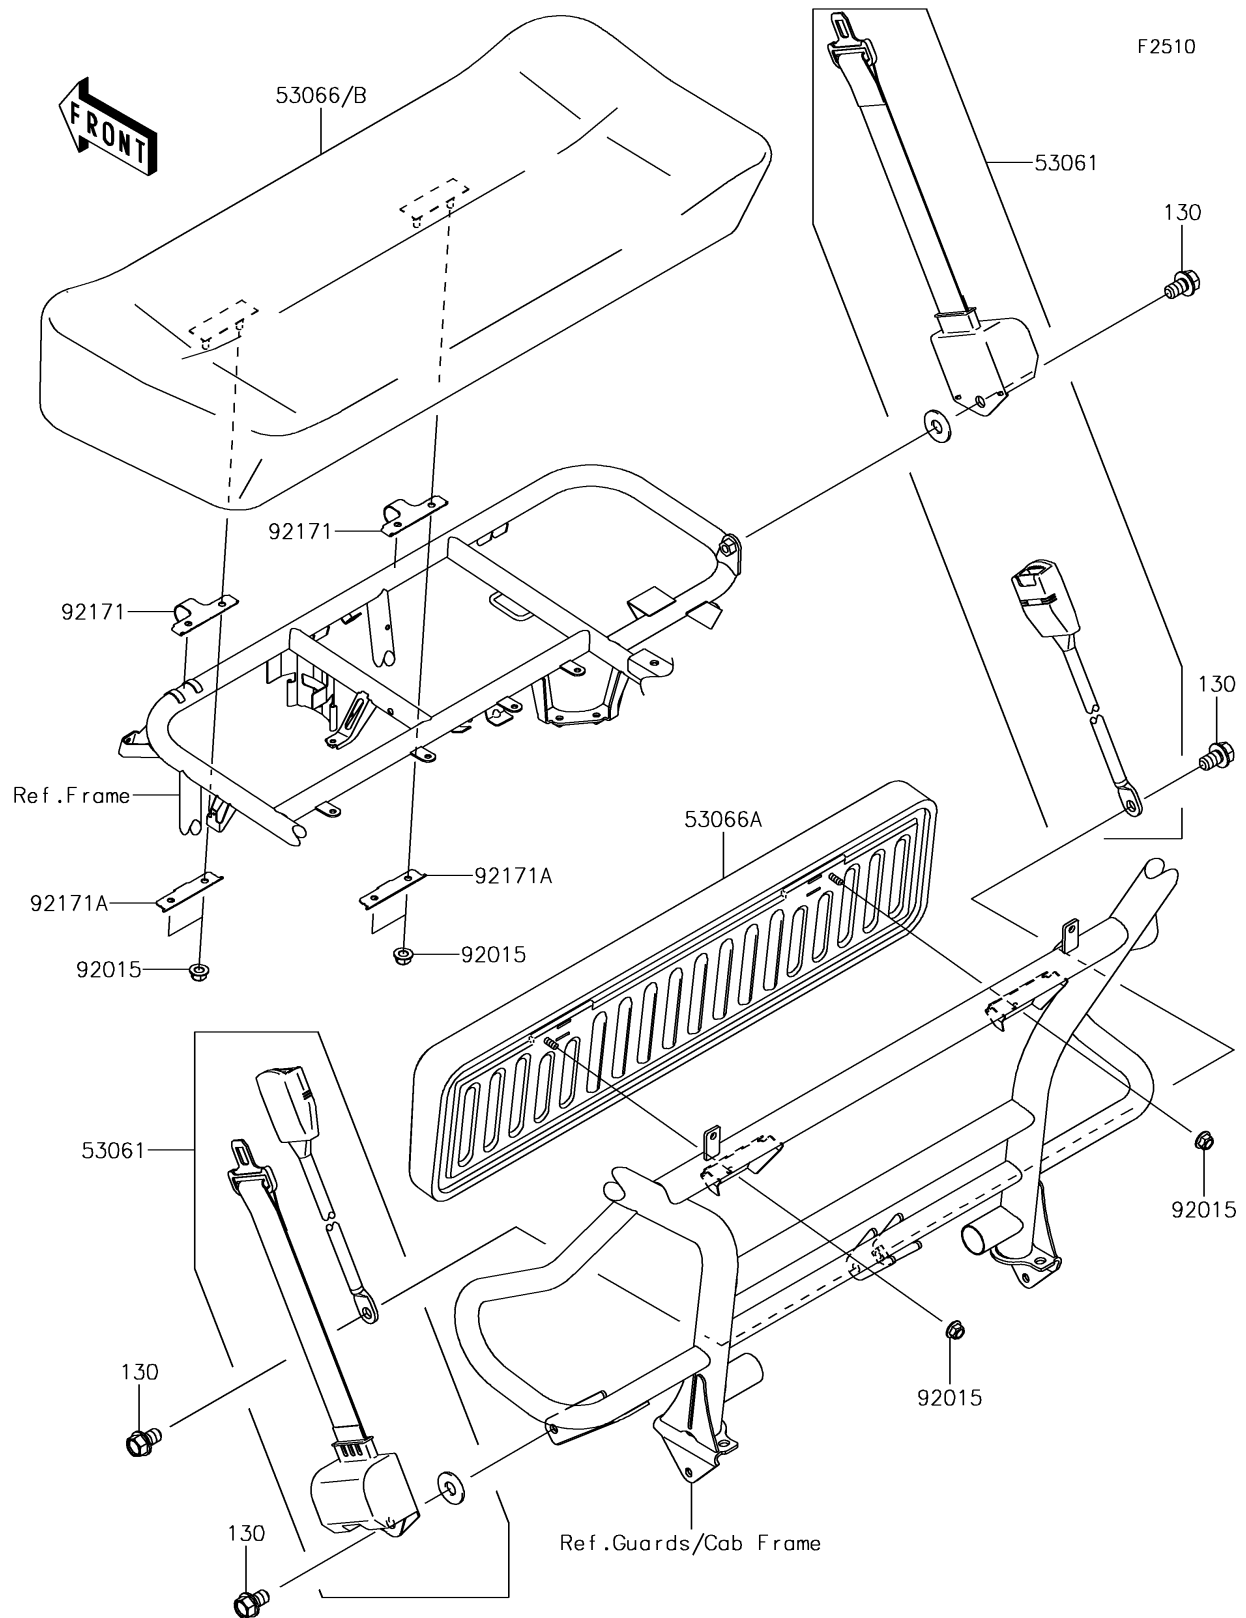

2018 MULE SX™ PARTS DIAGRAM

Seat

2018 MULE SX™ PARTS LIST

Seat

ITEM NAME	PART NUMBER	QUANTITY
BOLT-FLANGED,12X20 (Ref # 130)	130BA1220	1
BELT-SEAT (Ref # 53061)	53061-0050	1
SEAT-ASSY,CUSHION,BLACK (Ref # 53066)	53066-0269-MA	1
SEAT-ASSY,BACK,BLACK (Ref # 53066A)	53066-0270-MA	1
NUT,FLANGED,LOCK,8MM (Ref # 92015)	92015-1668	1
CLAMP (Ref # 92171)	92171-0441	1
CLAMP (Ref # 92171A)	92171-0442	1