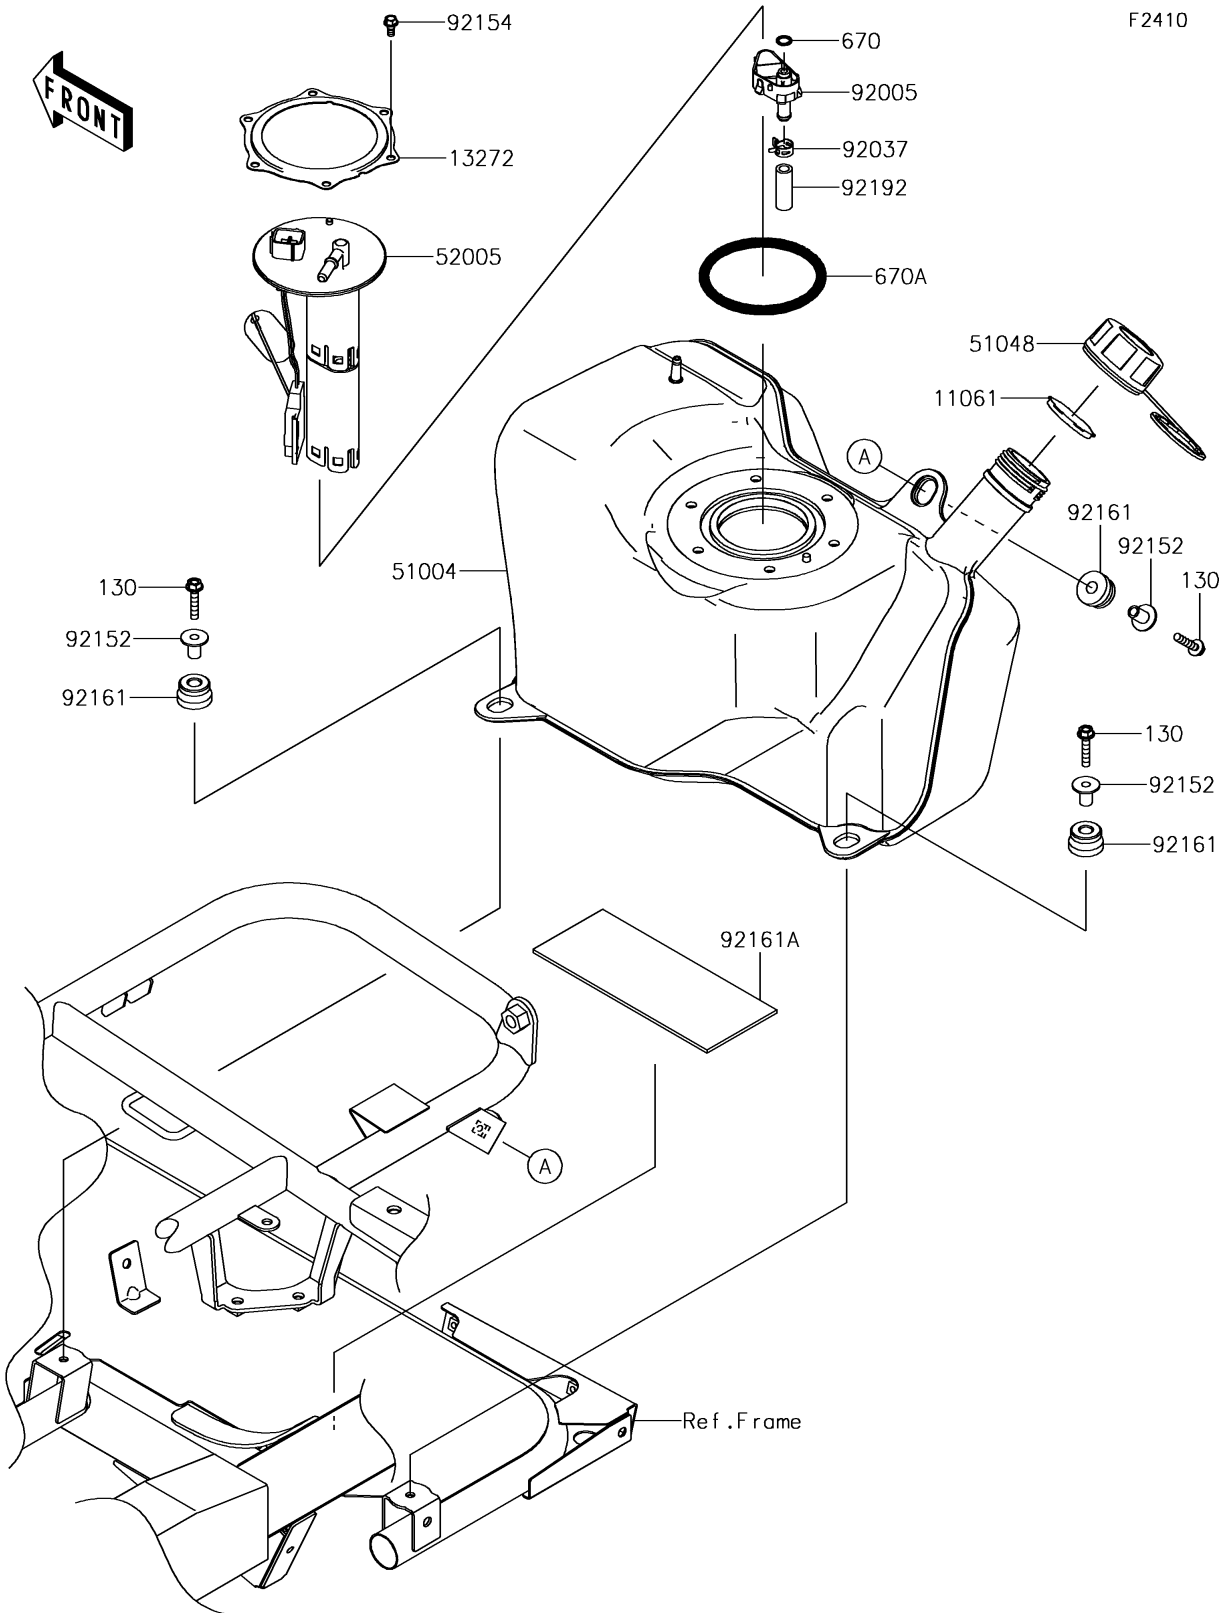

2018 MULE SX™ PARTS DIAGRAM

Fuel Tank

2018 MULE SX™ PARTS LIST

Fuel Tank

ITEM NAME	PART NUMBER	QUANTITY
GASKET,FUEL TANK CAP (Ref # 11061)	11061-0395	1
BOLT-FLANGED,6X30 (Ref # 130)	130BA0630	1
PLATE (Ref # 13272)	13272-1398	1
TANK-FUEL (Ref # 51004)	51004-0010	1
CAP-ASSY-TANK,FUEL (Ref # 51048)	51048-0026	1
GAUGE,FUEL (Ref # 52005)	52005-0757	1
O RING,9MM (Ref # 670)	670E1509	1
O RING (Ref # 670A)	670E5090	1
FITTING (Ref # 92005)	92005-0813	1
CLAMP,HOSE CLIP (Ref # 92037)	92037-1181	1
COLLAR,6.8X10X18.1 (Ref # 92152)	92152-1867	1
BOLT,FUEL PUMP (Ref # 92154)	92154-1326	1
DAMPER,10X28X17 (Ref # 92161)	92161-1614	1
DAMPER,80X200X3.175 (Ref # 92161A)	92161-1645	1
TUBE,8X13X37 (Ref # 92192)	92192-1622	1