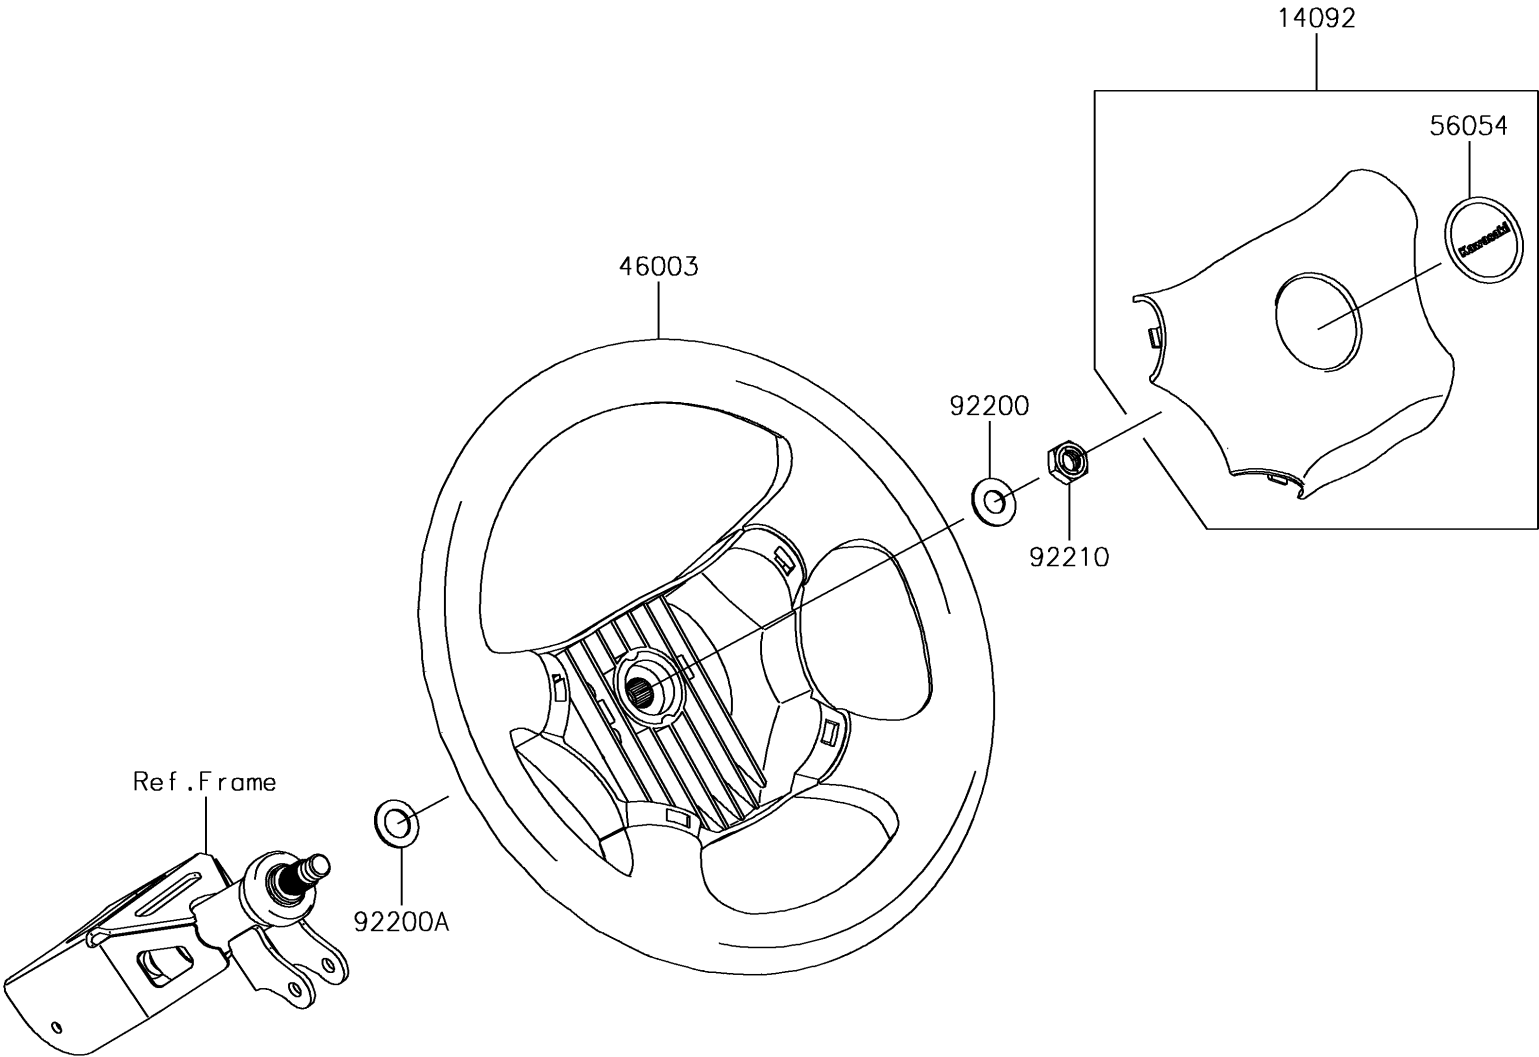

2018 MULE SX™ PARTS DIAGRAM

Steering Wheel

F2311

2018 MULE SX™ PARTS LIST

Steering Wheel

ITEM NAME	PART NUMBER	QUANTITY
COVER,HORN SWITCH (Ref # 14092)	14092-1029	1
HANDLE (Ref # 46003)	46003-0595	1
MARK,CENTER LOGO,KAWASAKI (Ref # 56054)	56054-1188	1
WASHER,12.1X25X1.6 (Ref # 92200)	92200-0455	1
WASHER,15X25X1.6 (Ref # 92200A)	92200-0460	1
NUT,LOCK,12MM (Ref # 92210)	92210-1249	1