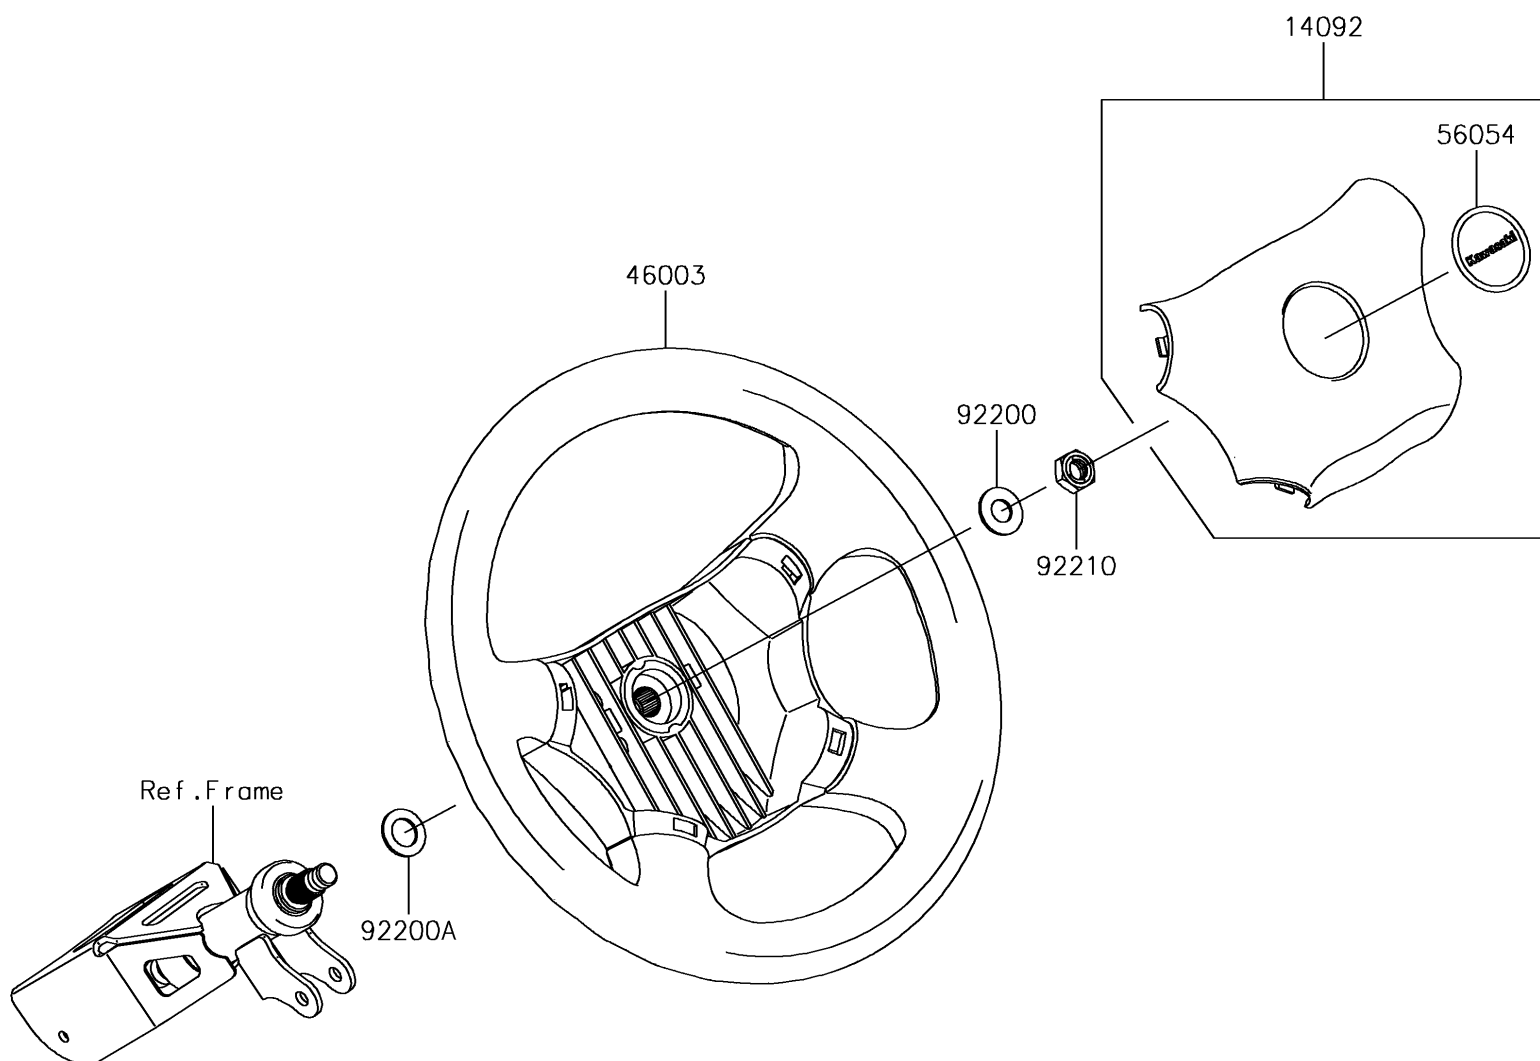

## 2017 Mule SX PARTS DIAGRAM

Steering Wheel

F2311

## 2017 Mule SX PARTS LIST

### Steering Wheel

ITEM NAME	PART NUMBER	QUANTITY
COVER,HORN SWITCH (Ref # 14092)	14092-1029	1
HANDLE (Ref # 46003)	46003-0595	1
MARK,CENTER LOGO,KAWASAKI (Ref # 56054)	56054-1188	1
WASHER,12.1X25X1.6 (Ref # 92200)	92200-0455	1
WASHER,15X25X1.6 (Ref # 92200A)	92200-0460	1
NUT,LOCK,12MM (Ref # 92210)	92210-1249	1