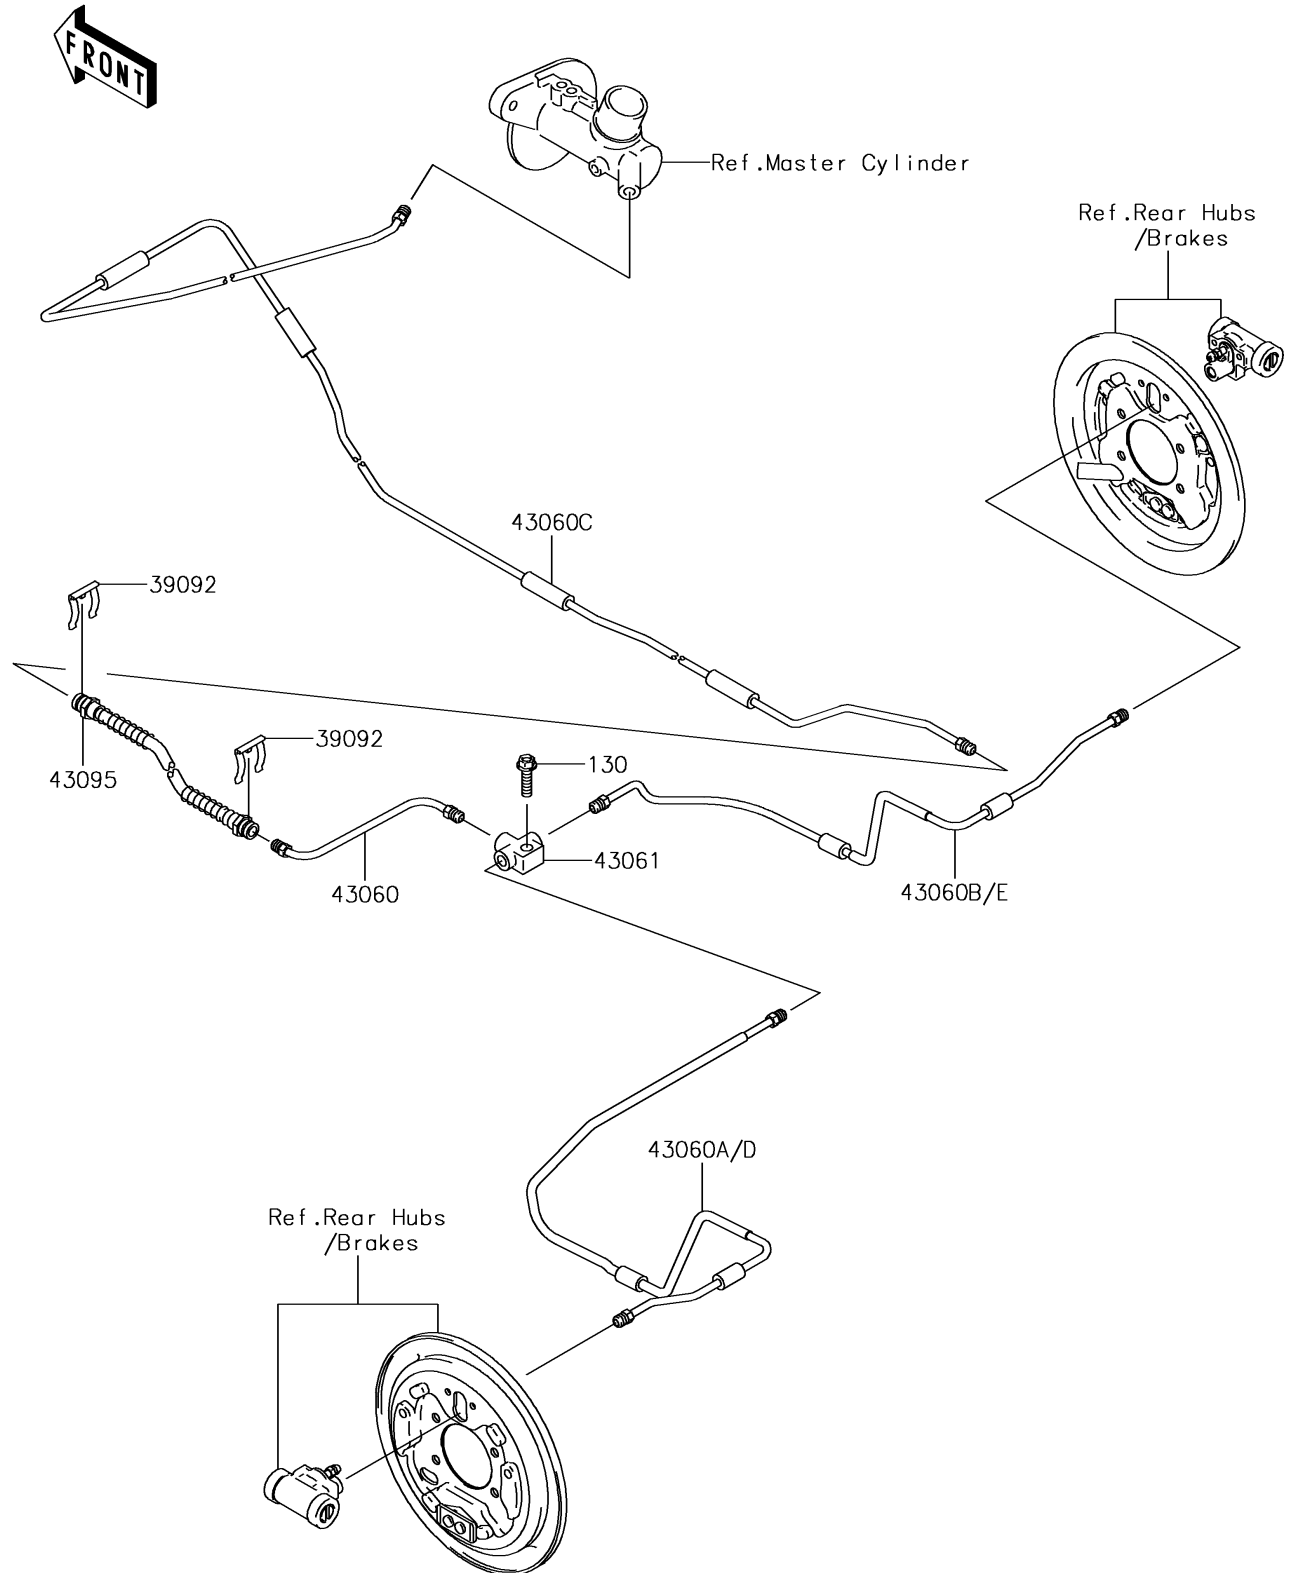

2018 MULE SX™ PARTS DIAGRAM

Rear Brake Piping

F2264

2018 MULE SX™ PARTS LIST

Rear Brake Piping

| ITEM NAME | PART NUMBER | QUANTITY |
|--------------------------------------|-------------|----------|
| BOLT-FLANGED,8X30 (Ref # 130) | 130AA0830 | 1 |
| PIN-HAIR (Ref # 39092) | 39092-1052 | 1 |
| PIPE-BRAKE,RR,CNT (Ref # 43060) | 43060-0006 | 1 |
| PIPE-BRAKE,RR,LH (Ref # 43060A) | 43060-0007 | 1 |
| PIPE-BRAKE,RR,RH (Ref # 43060B) | 43060-0008 | 1 |
| PIPE-BRAKE,M/CYLINDER (Ref # 43060C) | 43060-0327 | 1 |
| JOINT-BRAKE (Ref # 43061) | 43061-1063 | 1 |
| HOSE-BRAKE (Ref # 43095) | 43095-0488 | 1 |