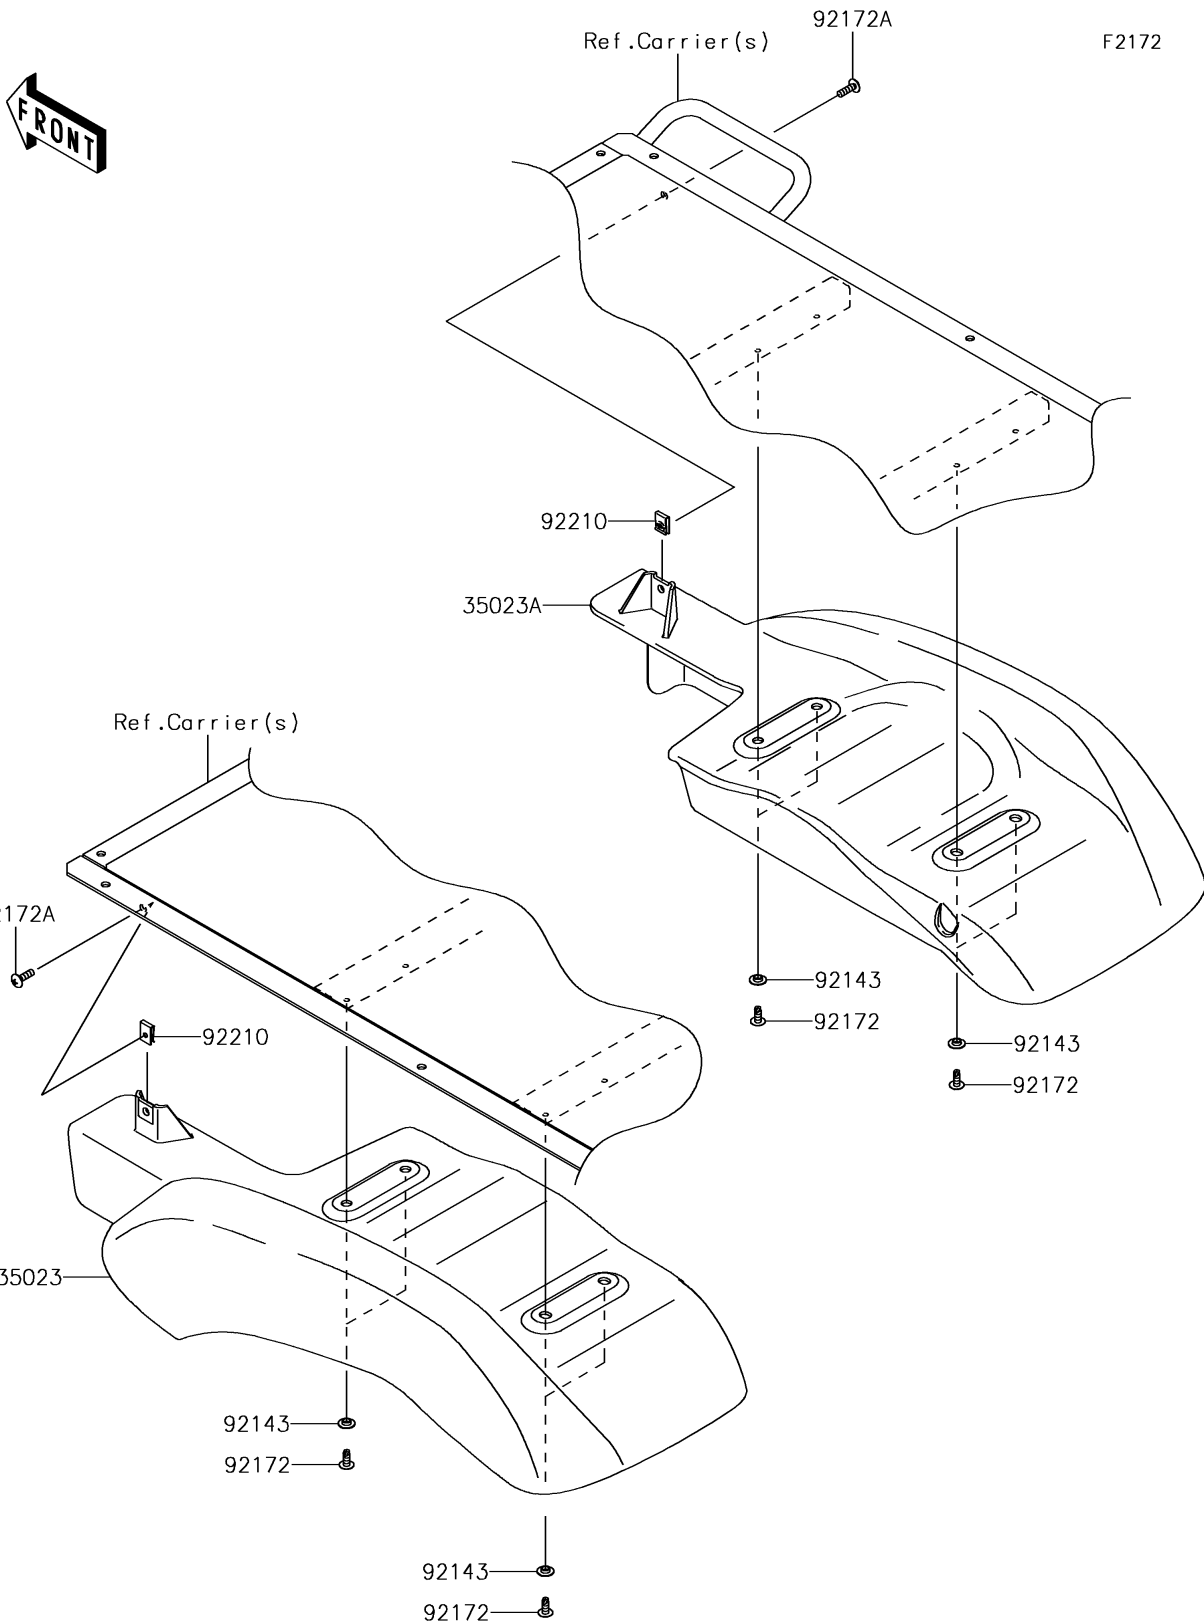

2018 MULE SX™ PARTS DIAGRAM

Rear Fender(s)

2018 MULE SX™ PARTS LIST

Rear Fender(s)

ITEM NAME	PART NUMBER	QUANTITY
FENDER-REAR,LH,F.BLACK (Ref # 35023)	35023-0045-6Z	1
FENDER-REAR,RH,F.BLACK (Ref # 35023A)	35023-0046-6Z	1
COLLAR (Ref # 92143)	92143-1087	1
SCREW,TAPPING,6X16 (Ref # 92172)	92172-0739	1
SCREW,TAPPING,6X20 (Ref # 92172A)	92172-0883	1
NUT,LEAF SPRING,6MM (Ref # 92210)	92210-0624	1