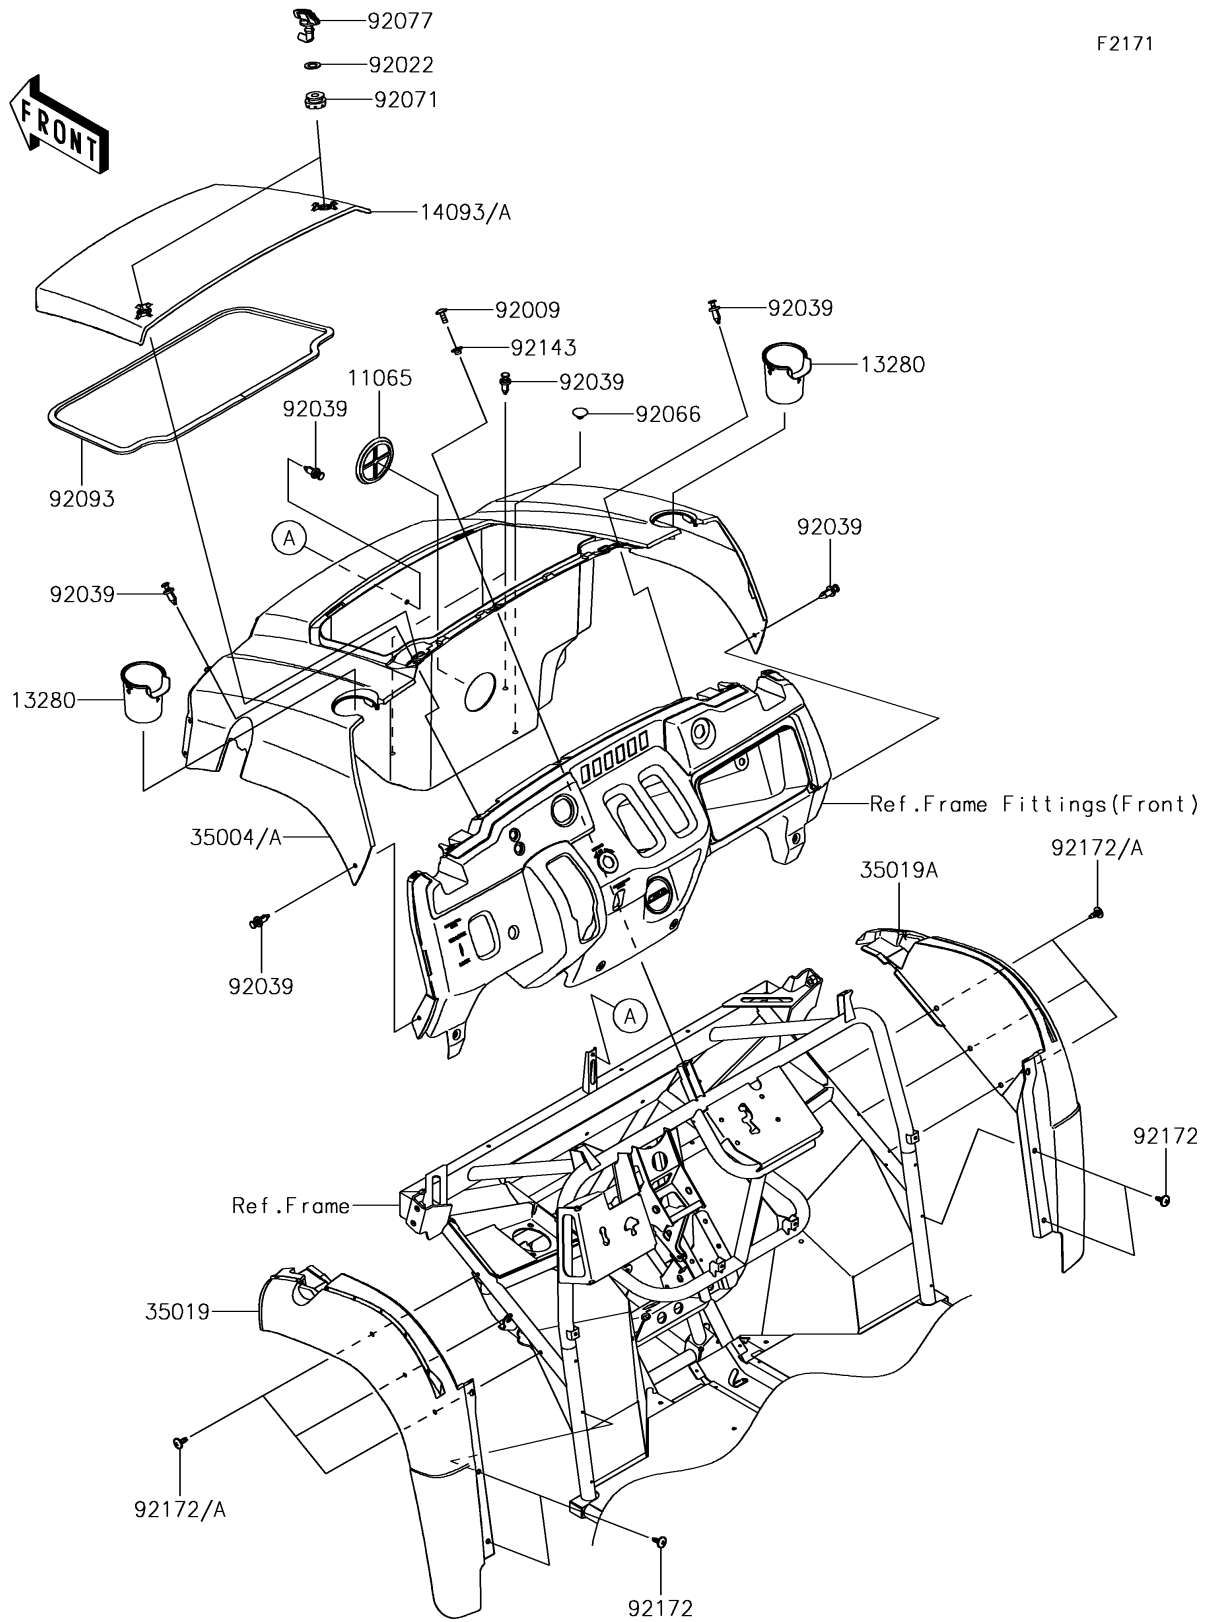

## 2017 Mule SX PARTS DIAGRAM

Front Fender(s)

## 2017 Mule SX PARTS LIST

Front Fender(s)

ITEM NAME	PART NUMBER	QUANTITY
CAP,F.BLACK (Ref # 11065)	11065-1053-6Z	1
HOLDER (Ref # 13280)	13280-0879	1
COVER,HOOD,D.R.RED (Ref # 14093)	14093-0390-16L	1
COVER,HOOD,T.GREEN (Ref # 14093A)	14093-0390-42S	1
FENDER-FRONT,D.R.RED (Ref # 35004)	35004-0355-16L	1
FENDER-FRONT,T.GREEN (Ref # 35004A)	35004-0355-42S	1
FLAP,LH (Ref # 35019)	35019-0608	1
FLAP,RH (Ref # 35019A)	35019-0609	1
SCREW,6X16 (Ref # 92009)	92009-1621	1
WASHER,12.5X22X1.2 (Ref # 92022)	92022-072	1
RIVET (Ref # 92039)	92039-0776	1
PLUG (Ref # 92066)	92066-1485	1
GROMMET (Ref # 92071)	92071-0746	1
KNOB (Ref # 92077)	92077-0033	1
SEAL,6X15X1755 (Ref # 92093)	92093-0688	1
COLLAR (Ref # 92143)	92143-1057	1
SCREW,6X16 (Ref # 92172)	92172-0711	1