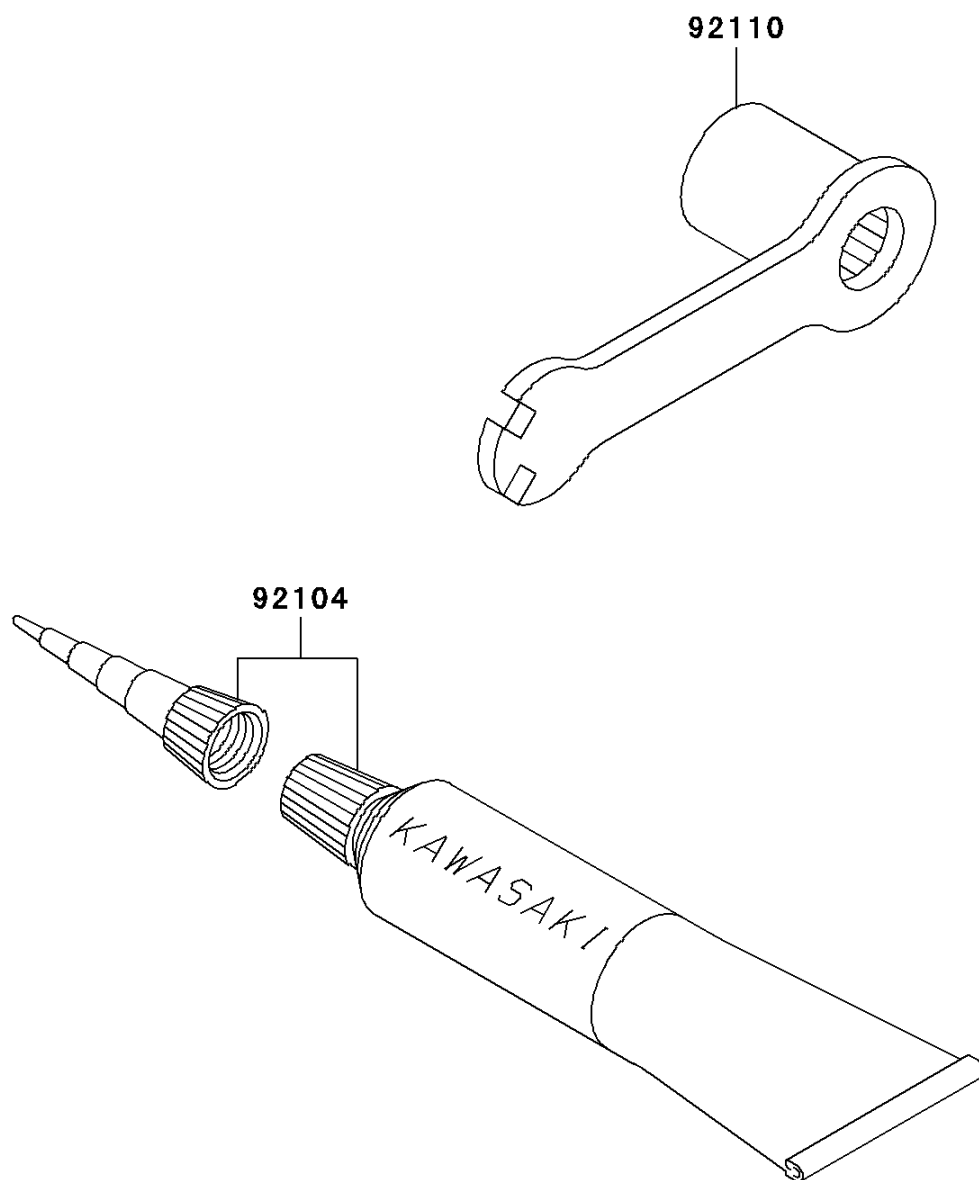

## 2002 KX100 PARTS DIAGRAM

Owner's Tools

F2810

## 2002 KX100 PARTS LIST

Owner's Tools

ITEM NAME	PART NUMBER	QUANTITY
GASKET-LIQUID,TUBE,100G,SILVER (Ref # 92104)	92104-002	1
TOOL-WRENCH,BOX,21MM&SPOKE (Ref # 92110)	92110-1119	1