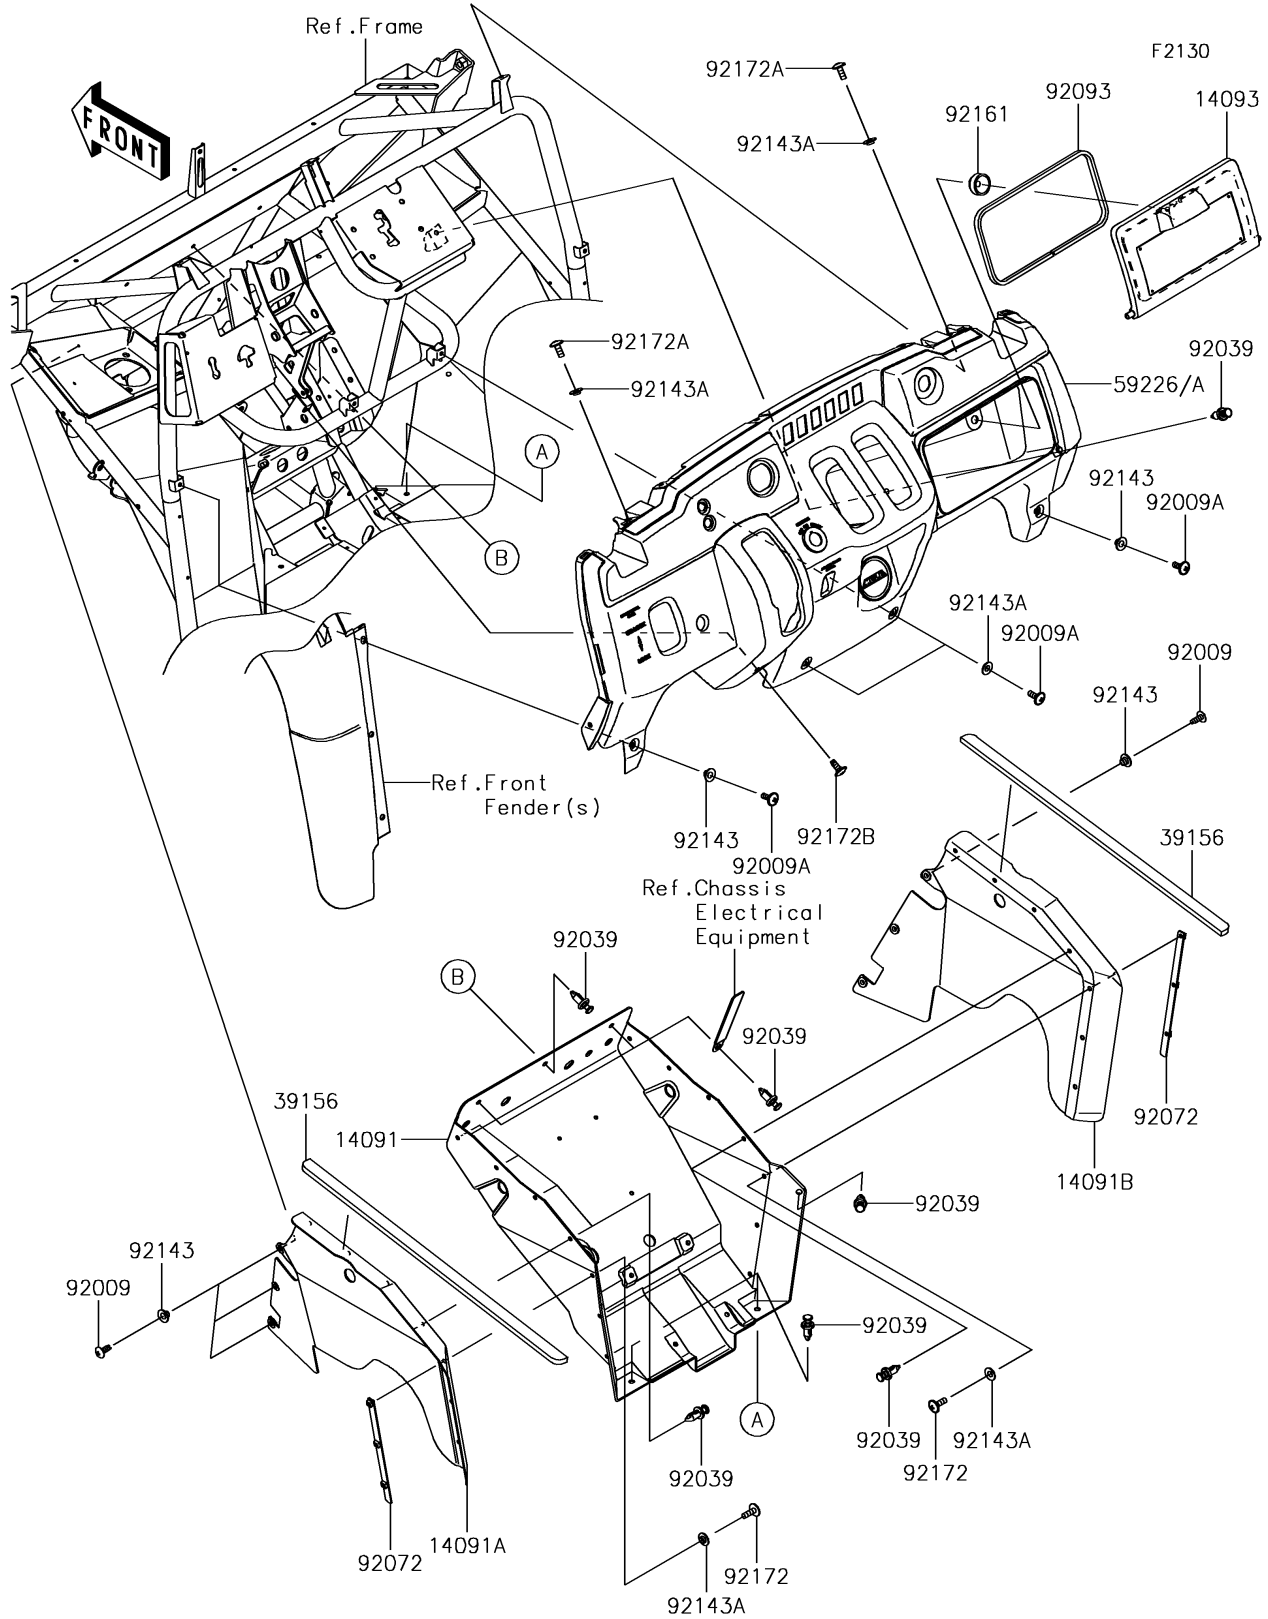

2017 Mule SX PARTS DIAGRAM

Frame Fittings(Front)

2017 Mule SX PARTS LIST

Frame Fittings(Front)

ITEM NAME	PART NUMBER	QUANTITY
COVER,FLOOR,CNT (Ref # 14091)	14091-0408	1
COVER,FLOOR,SIDE,LH (Ref # 14091A)	14091-0424	1
COVER,FLOOR,SIDE,RH (Ref # 14091B)	14091-0425	1
COVER,GLOVE BOX (Ref # 14093)	14093-0396	1
PAD (Ref # 39156)	39156-0071	1
PANEL-CONTROL (Ref # 59226)	59226-0733	1
SCREW,TAPPING,6X16 (Ref # 92009)	92009-1166	1
SCREW,6X16 (Ref # 92009A)	92009-1621	1
RIVET (Ref # 92039)	92039-0776	1
BAND (Ref # 92072)	92072-0042	1
SEAL,6X10 (Ref # 92093)	92093-0658	1
COLLAR (Ref # 92143)	92143-1057	1
COLLAR (Ref # 92143A)	92143-1087	1
DAMPER (Ref # 92161)	92161-0568	1
SCREW,6X18 (Ref # 92172)	92172-0002	1
SCREW,6X16 (Ref # 92172A)	92172-0236	1
SCREW,6X16 (Ref # 92172B)	92172-0711	1