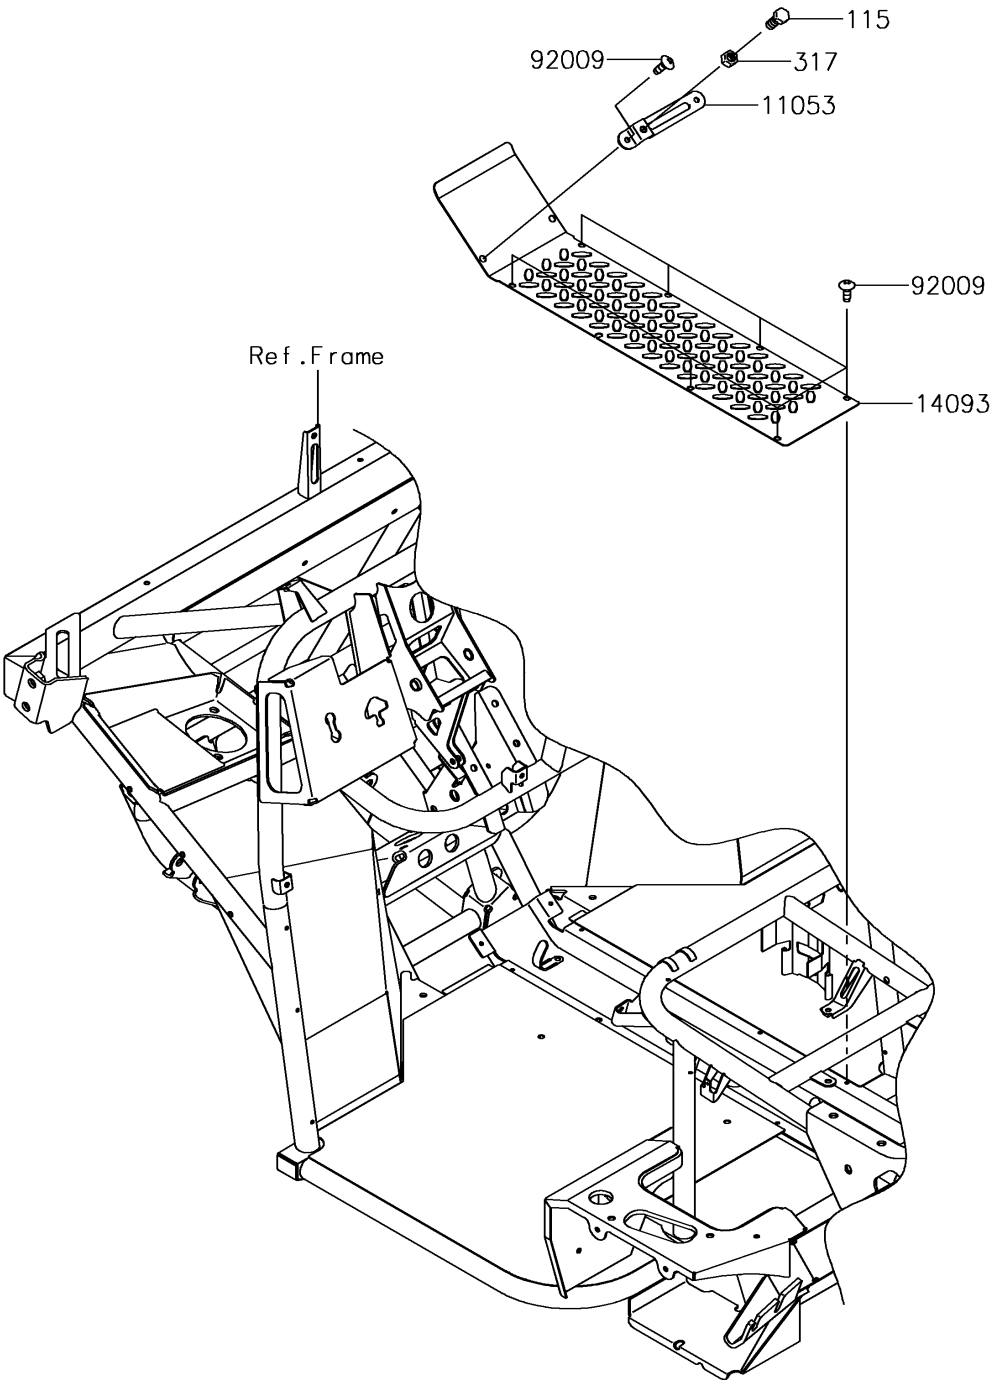

## 2018 MULE SX™ PARTS DIAGRAM

Engine Mount

F2122

## 2018 MULE SX™ PARTS LIST

Engine Mount

| ITEM NAME                            | PART NUMBER | QUANTITY |
|--------------------------------------|-------------|----------|
| BRACKET,THROTTLE LEVER (Ref # 11053) | 11053-1670  | 1        |
| BOLT-SMALL-UPSET,8X20 (Ref # 115)    | 115BA0820   | 1        |
| COVER,FLOOR,CNT (Ref # 14093)        | 14093-0469  | 1        |
| NUT-HEX-SMALL,8MM (Ref # 317)        | 317BA0800   | 1        |
| SCREW,TAPPING,6X16 (Ref # 92009)     | 92009-1166  | 1        |