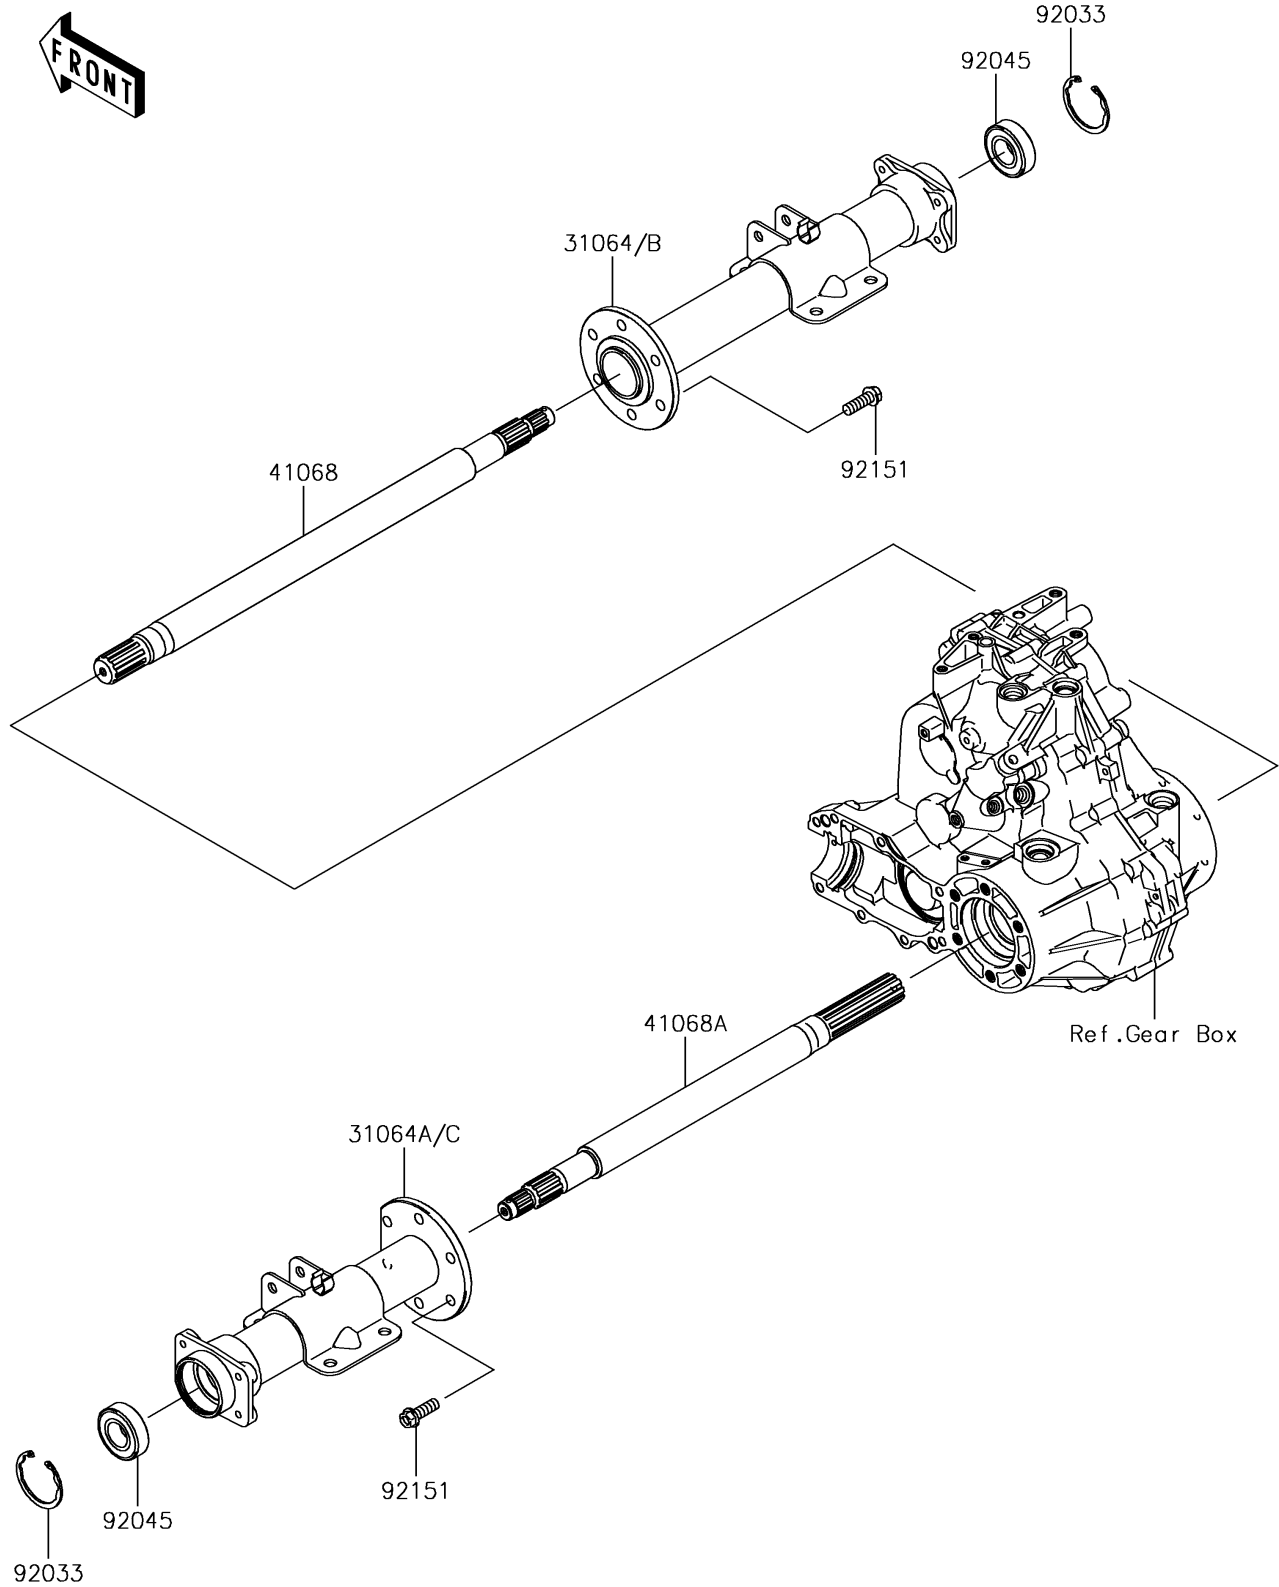

## 2018 MULE SX™ PARTS DIAGRAM

Rear Axle

E3133

## 2018 MULE SX™ PARTS LIST

Rear Axle

ITEM NAME	PART NUMBER	QUANTITY
PIPE-COMP,RH (Ref # 31064B)	31064-0709	1
PIPE-COMP,LH (Ref # 31064C)	31064-0710	1
AXLE,RH (Ref # 41068)	41068-0036	1
AXLE,LH (Ref # 41068A)	41068-0037	1
RING-SNAP (Ref # 92033)	92033-2149	1
BEARING-BALL,6205A26DDU2 (Ref # 92045)	92045-0044	1
BOLT,10X28 (Ref # 92151)	92151-2142	1