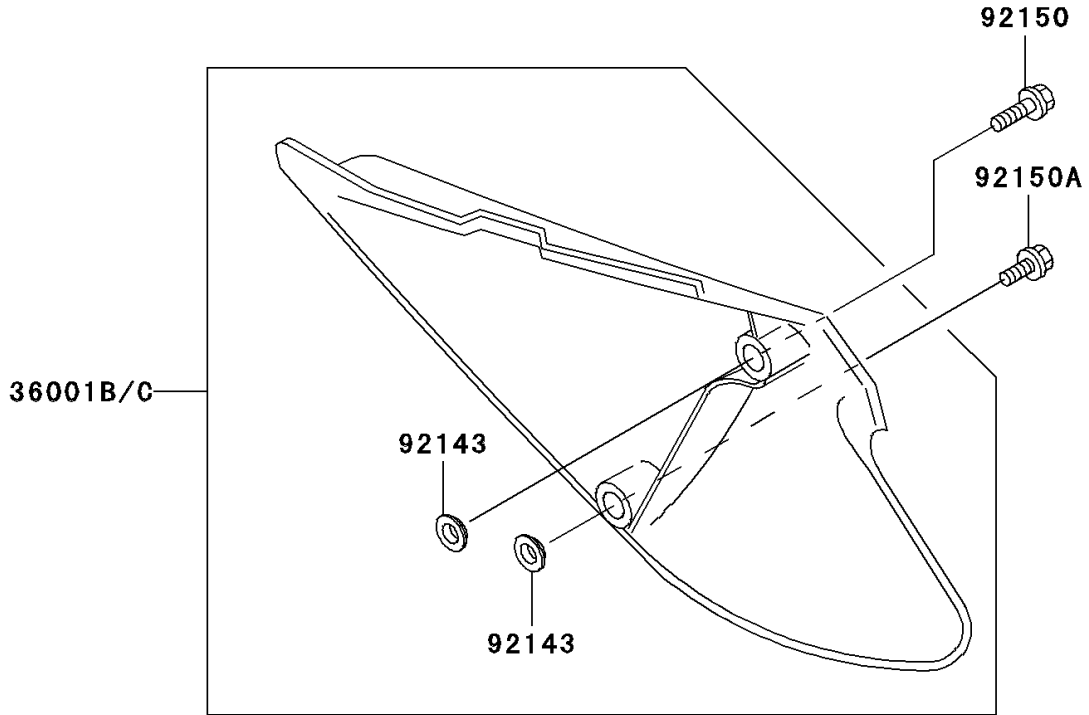

2005 KX100 PARTS DIAGRAM

Side Covers

F2611

2005 KX100 PARTS LIST

Side Covers

ITEM NAME	PART NUMBER	QUANTITY
COVER-SIDE,LH,S.WHITE (Ref # 36001)	36001-1584-266	1
COVER-SIDE,RH,S.WHITE (Ref # 36001B)	36001-1585-266	1
COLLAR (Ref # 92143)	92143-1196	4
BOLT,6X20 (Ref # 92150)	92150-1339	2
BOLT,6X14 (Ref # 92150A)	92150-1340	2
DAMPER (Ref # 92160)	92160-1899	1