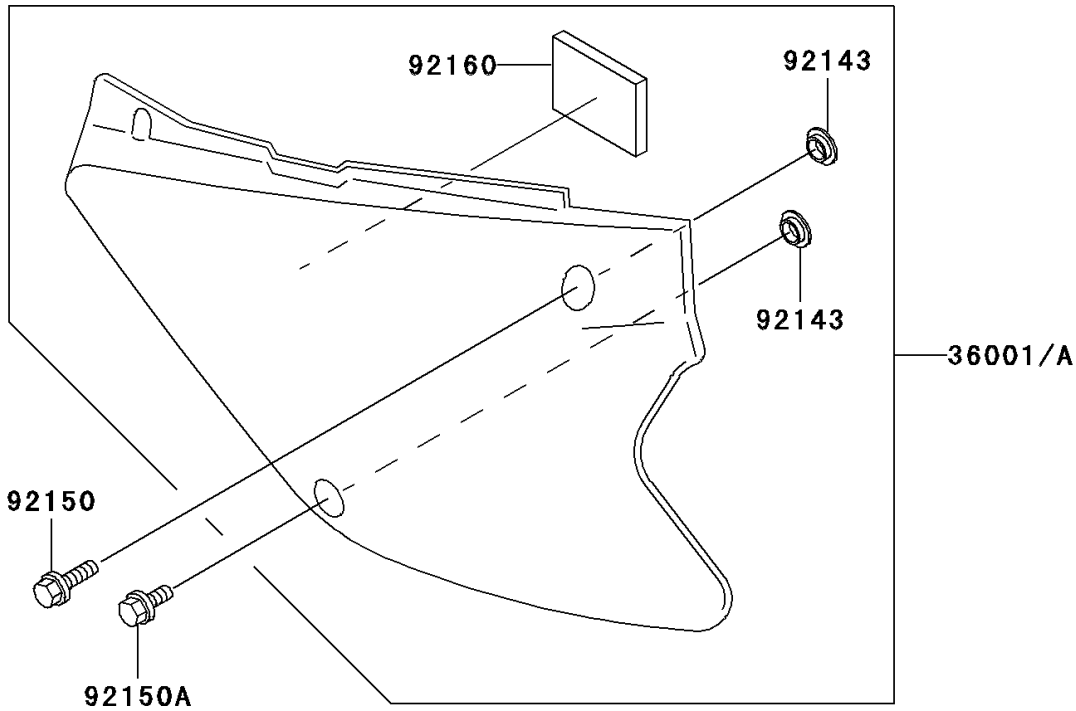

2005 KX100 PARTS DIAGRAM

Side Covers

F2611

2005 KX100 PARTS LIST

Side Covers

ITEM NAME	PART NUMBER	QUANTITY
COVER-SIDE,LH,S.WHITE (Ref # 36001)	36001-1584-266	1
COVER-SIDE,RH,S.WHITE (Ref # 36001B)	36001-1585-266	1
COLLAR (Ref # 92143)	92143-1196	4
BOLT,6X20 (Ref # 92150)	92150-1339	2
BOLT,6X14 (Ref # 92150A)	92150-1340	2
DAMPER (Ref # 92160)	92160-1899	1