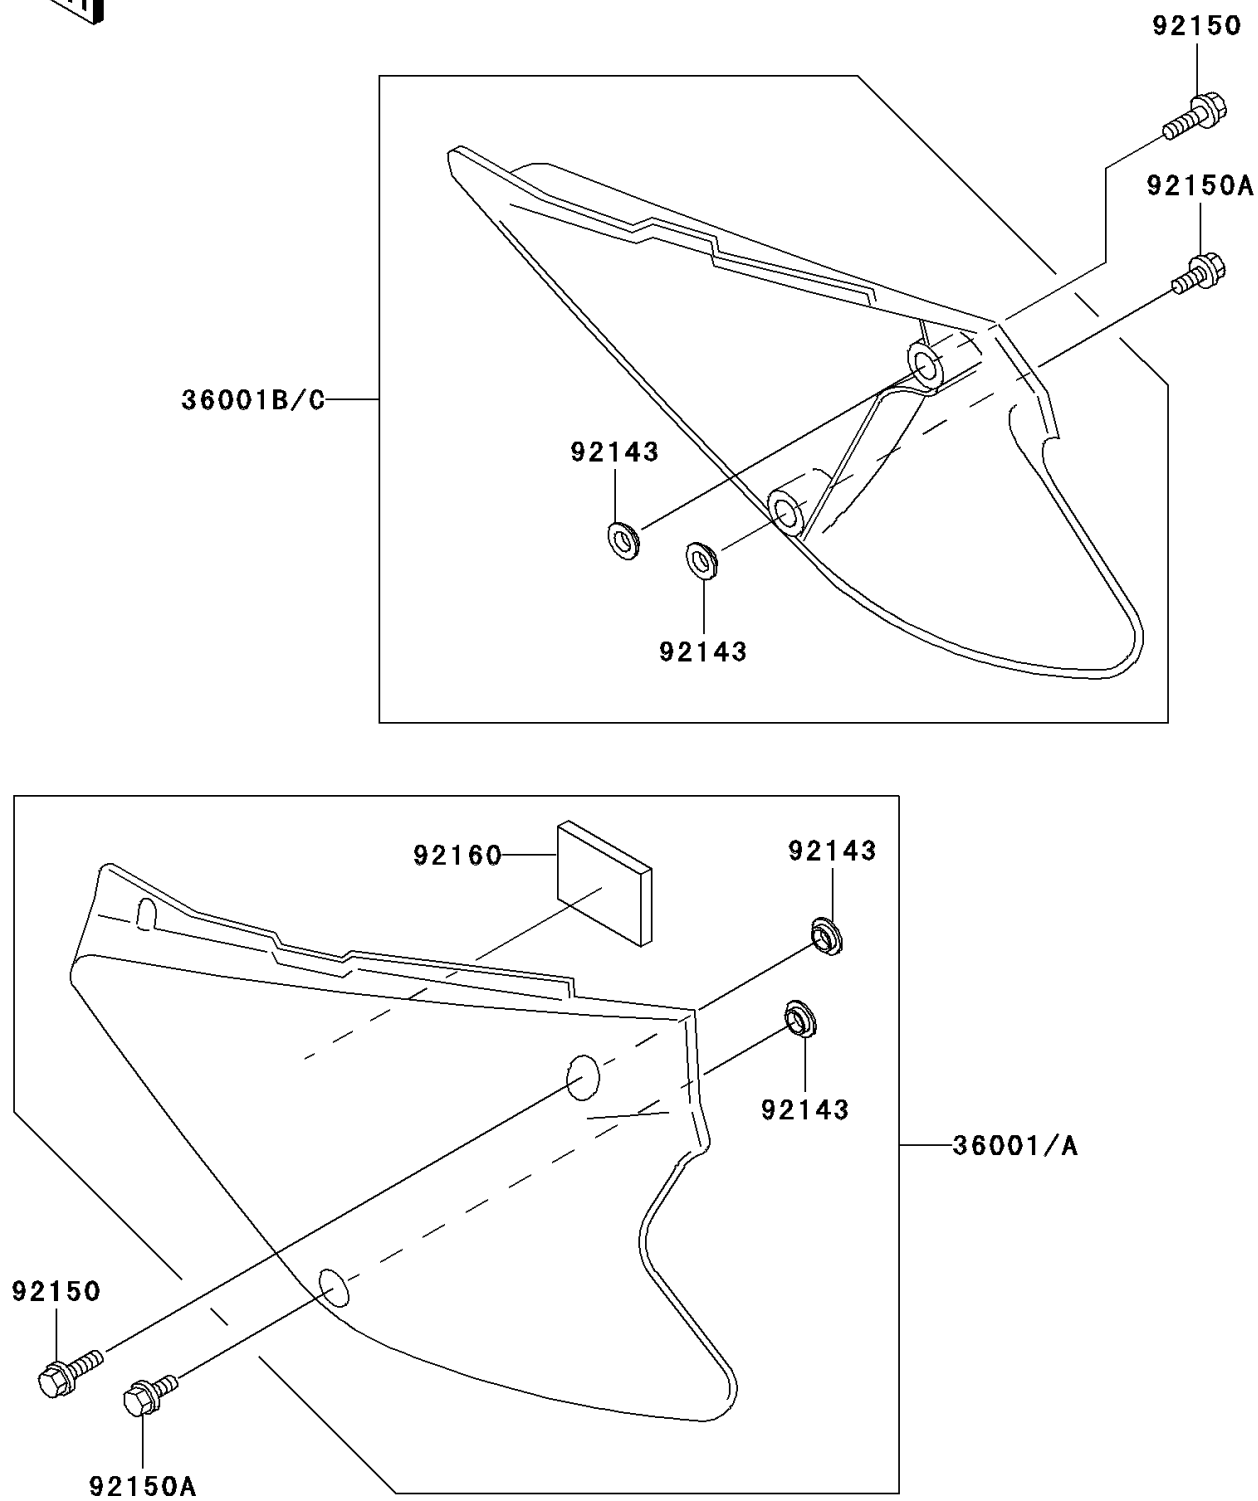

2004 KX100 PARTS DIAGRAM

Side Covers

F2611

2004 KX100 PARTS LIST

Side Covers

ITEM NAME	PART NUMBER	QUANTITY
COVER-SIDE,LH,S.WHITE (Ref # 36001)	36001-1584-266	1
COVER-SIDE,RH,S.WHITE (Ref # 36001B)	36001-1585-266	1
COLLAR (Ref # 92143)	92143-1196	1
BOLT,6X20 (Ref # 92150)	92150-1339	1
BOLT,6X14 (Ref # 92150A)	92150-1340	1
DAMPER (Ref # 92160)	92160-1899	1