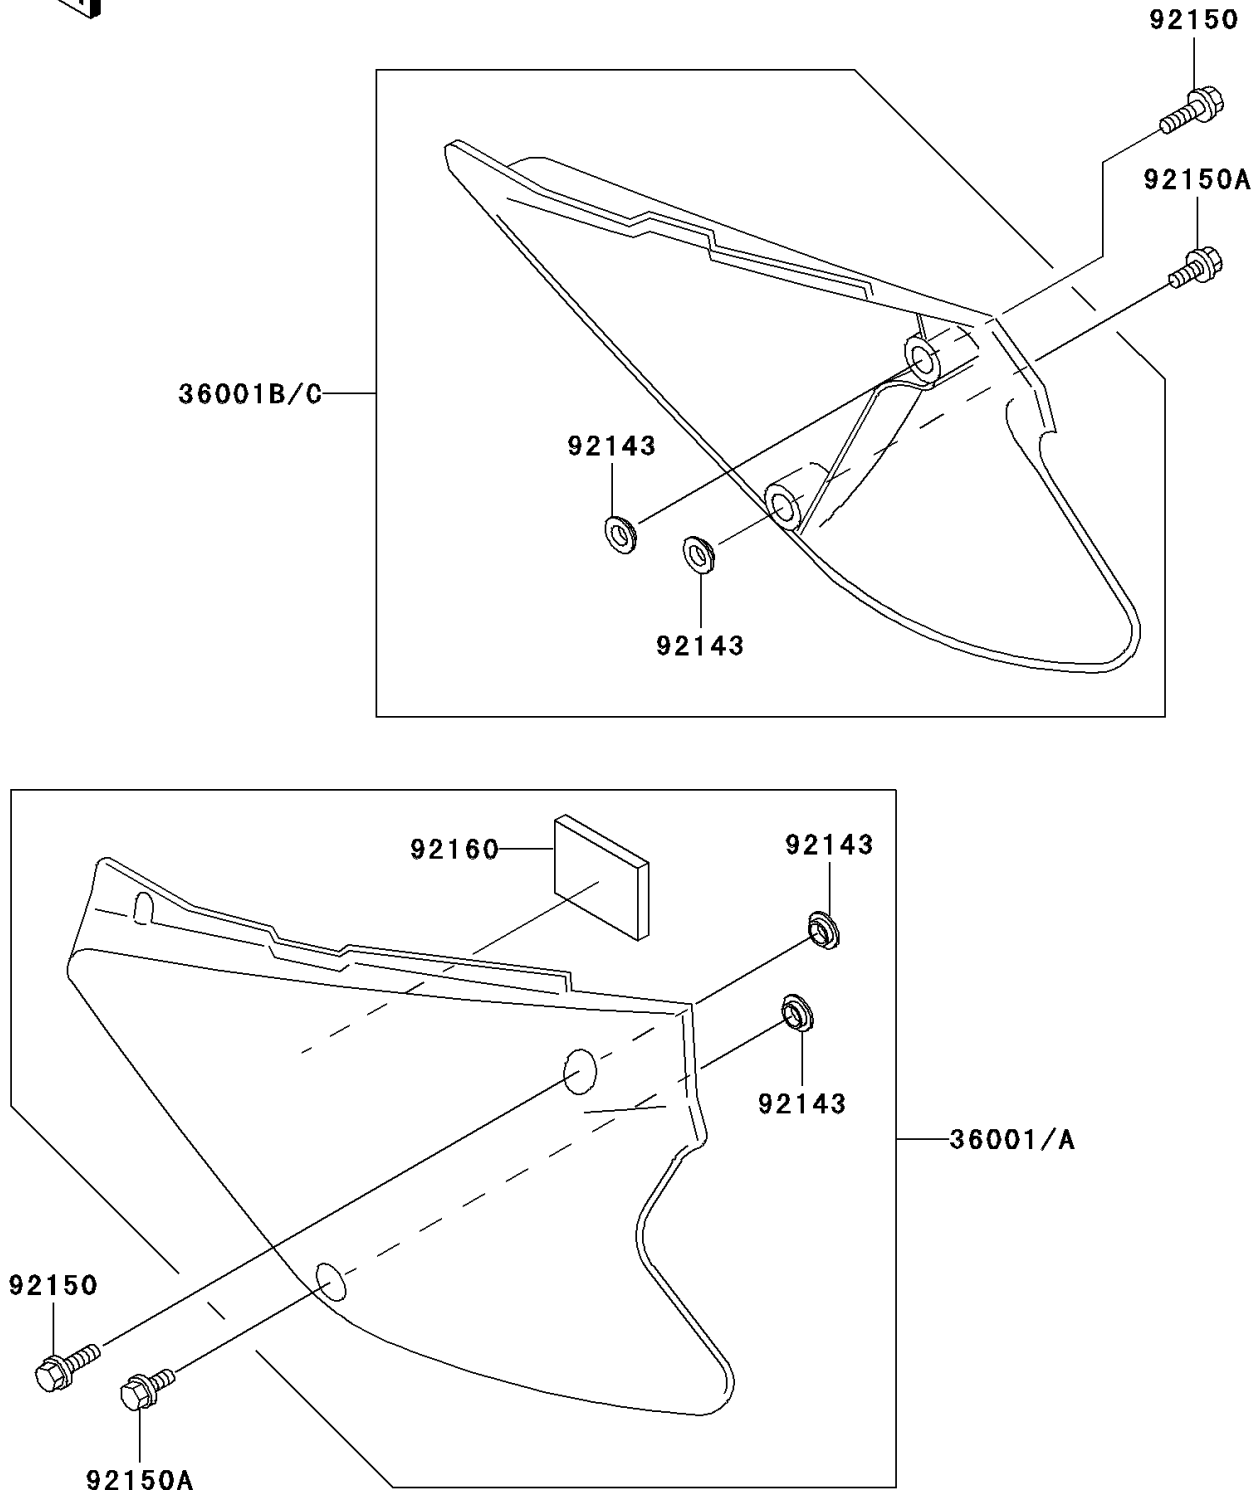

2002 KX100 PARTS DIAGRAM

Side Covers

F2611

2002 KX100 PARTS LIST

Side Covers

ITEM NAME	PART NUMBER	QUANTITY
COVER-SIDE,LH,P.WHITE (Ref # 36001A)	36001-1584-6F	1
COVER-SIDE,RH,P.WHITE (Ref # 36001C)	36001-1585-6F	1
COLLAR (Ref # 92143)	92143-1196	1
BOLT,6X20 (Ref # 92150)	92150-1339	1
BOLT,6X14 (Ref # 92150A)	92150-1340	1
DAMPER (Ref # 92160)	92160-1899	1