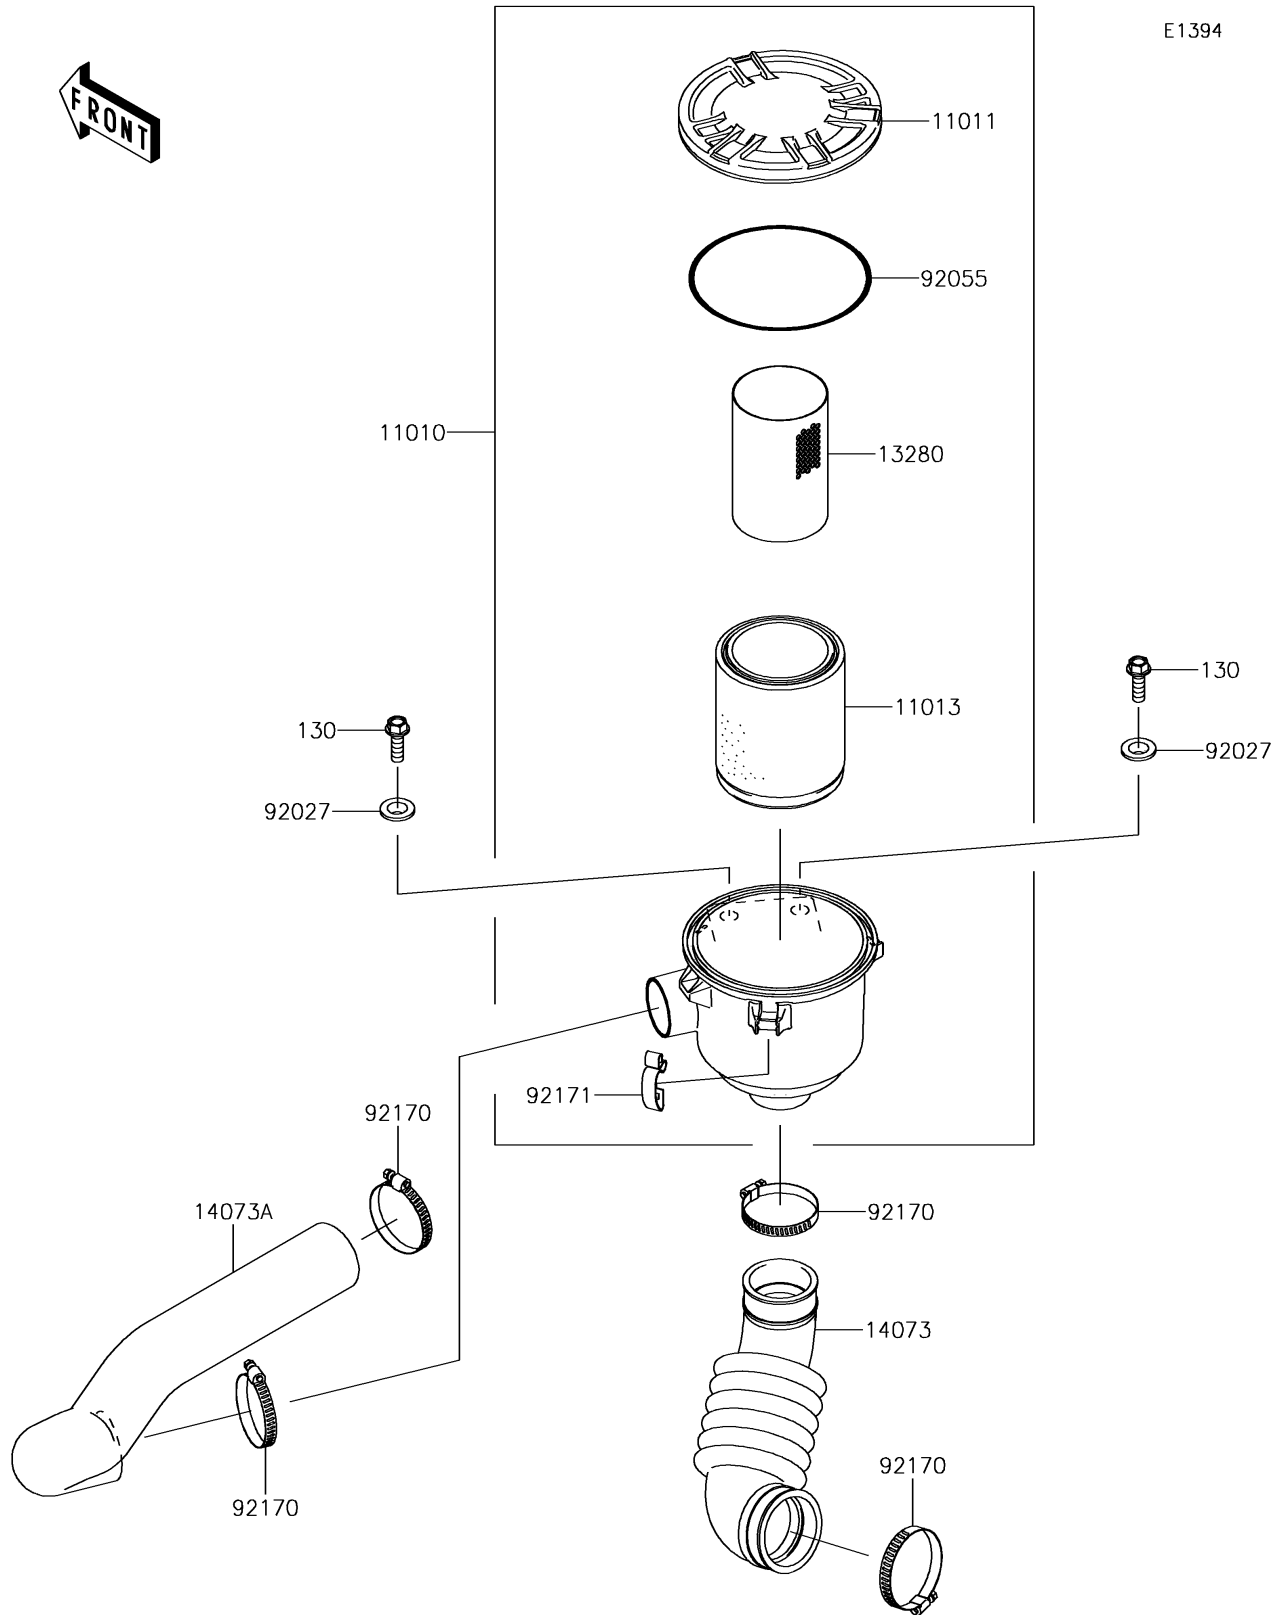

2018 MULE SX™ PARTS DIAGRAM

Air Cleaner-Belt Converter

E1394

2018 MULE SX™ PARTS LIST

Air Cleaner-Belt Converter

ITEM NAME	PART NUMBER	QUANTITY
FILTER-ASSY-AIR (Ref # 11010)	11010-0172	1
CASE-AIR FILTER,CAP (Ref # 11011)	11011-0135	1
ELEMENT-AIR FILTER (Ref # 11013)	11013-0037	1
BOLT-FLANGED,8X25 (Ref # 130)	130BA0825	1
HOLDER (Ref # 13280)	13280-0312	1
DUCT,AIR FILTER-CASE (Ref # 14073)	14073-0061	1
DUCT,BAR-AIR FILTER (Ref # 14073A)	14073-0080	1
COLLAR (Ref # 92027)	92027-1354	1
RING-O,122X4 (Ref # 92055)	92055-0167	1
CLAMP (Ref # 92170)	92170-1674	1
CLAMP (Ref # 92171)	92171-0225	1