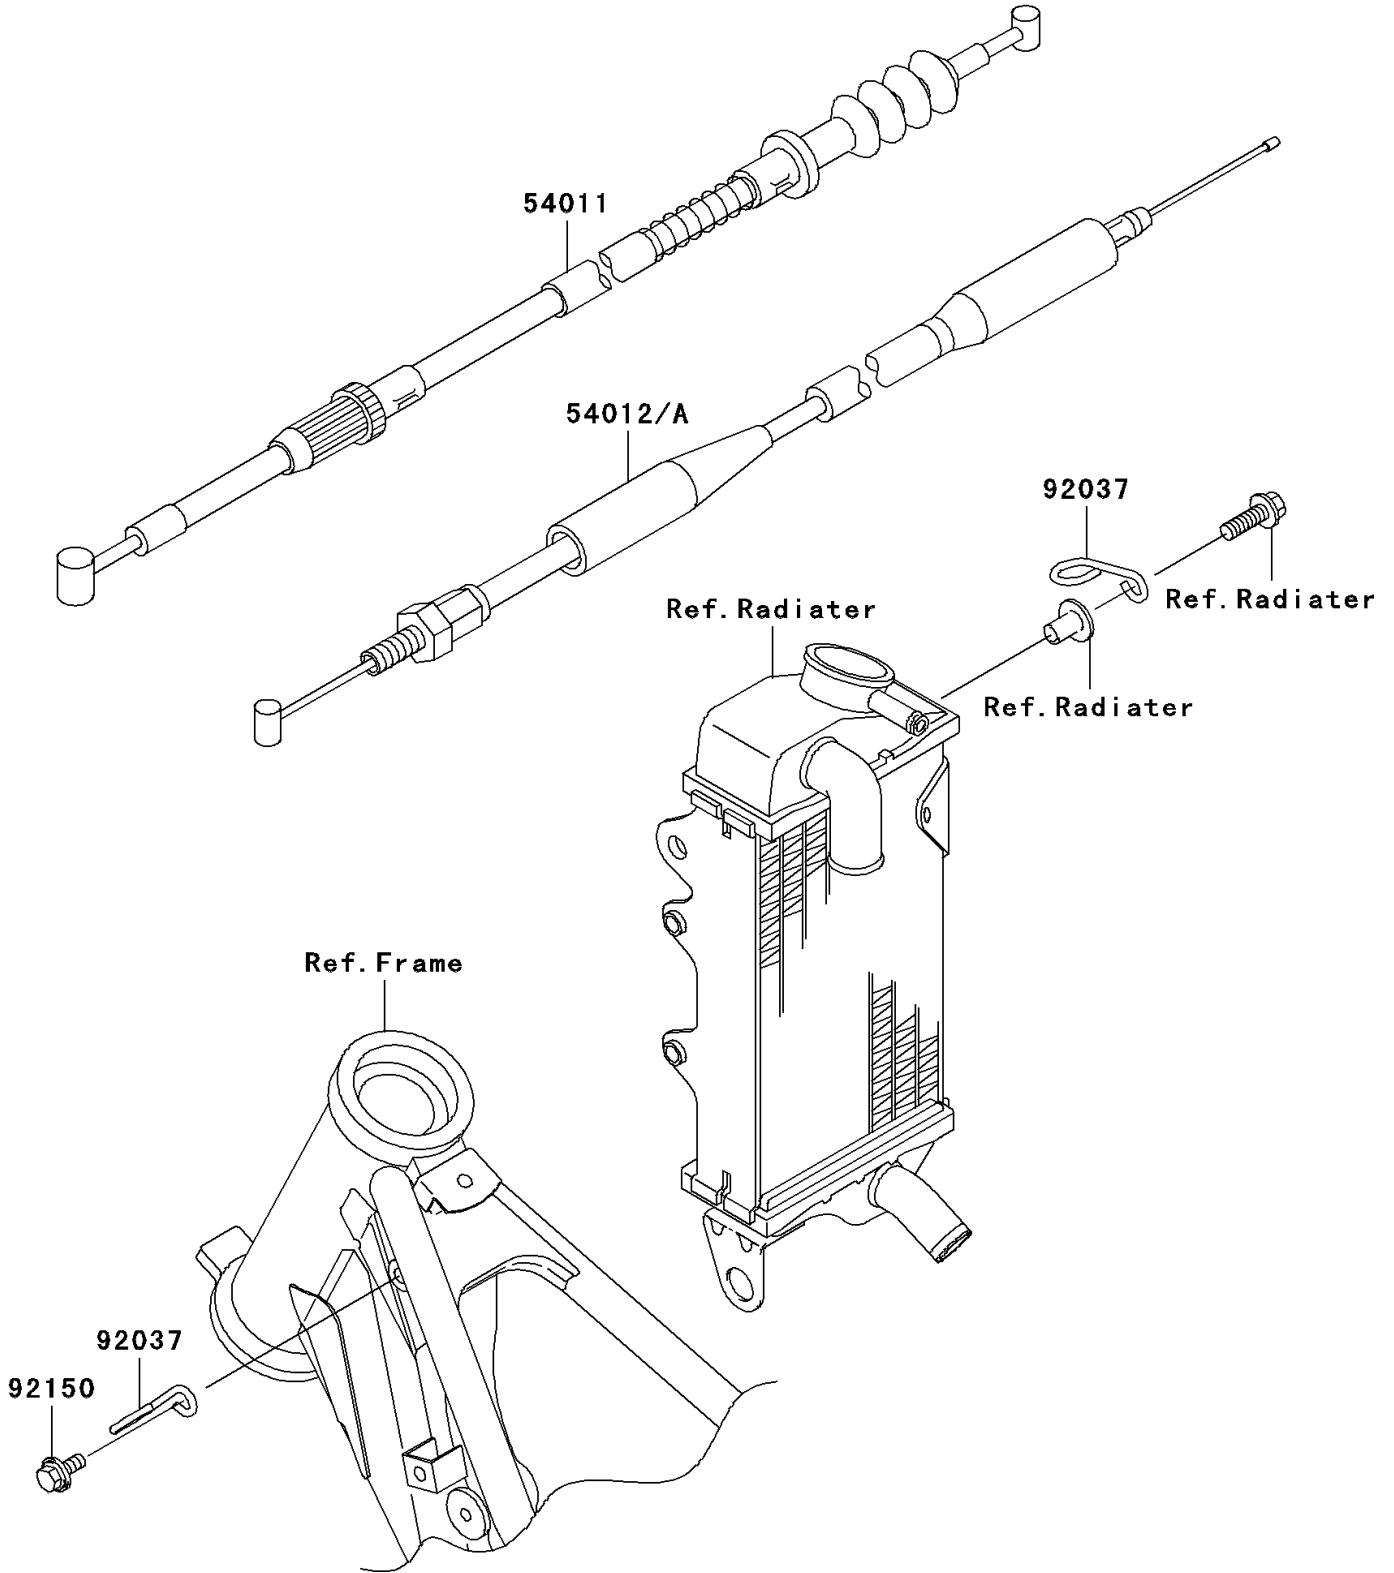

2005 KX100 PARTS DIAGRAM

Cables

F2540

2005 KX100 PARTS LIST

Cables

ITEM NAME	PART NUMBER	QUANTITY
CABLE-CLUTCH (Ref # 54011)	54011-1375	1
CABLE-THROTTLE (Ref # 54012)	54012-0096	1
CLAMP,CABLE (Ref # 92037)	92037-1064	2
BOLT,6X14 (Ref # 92150)	92150-1340	1