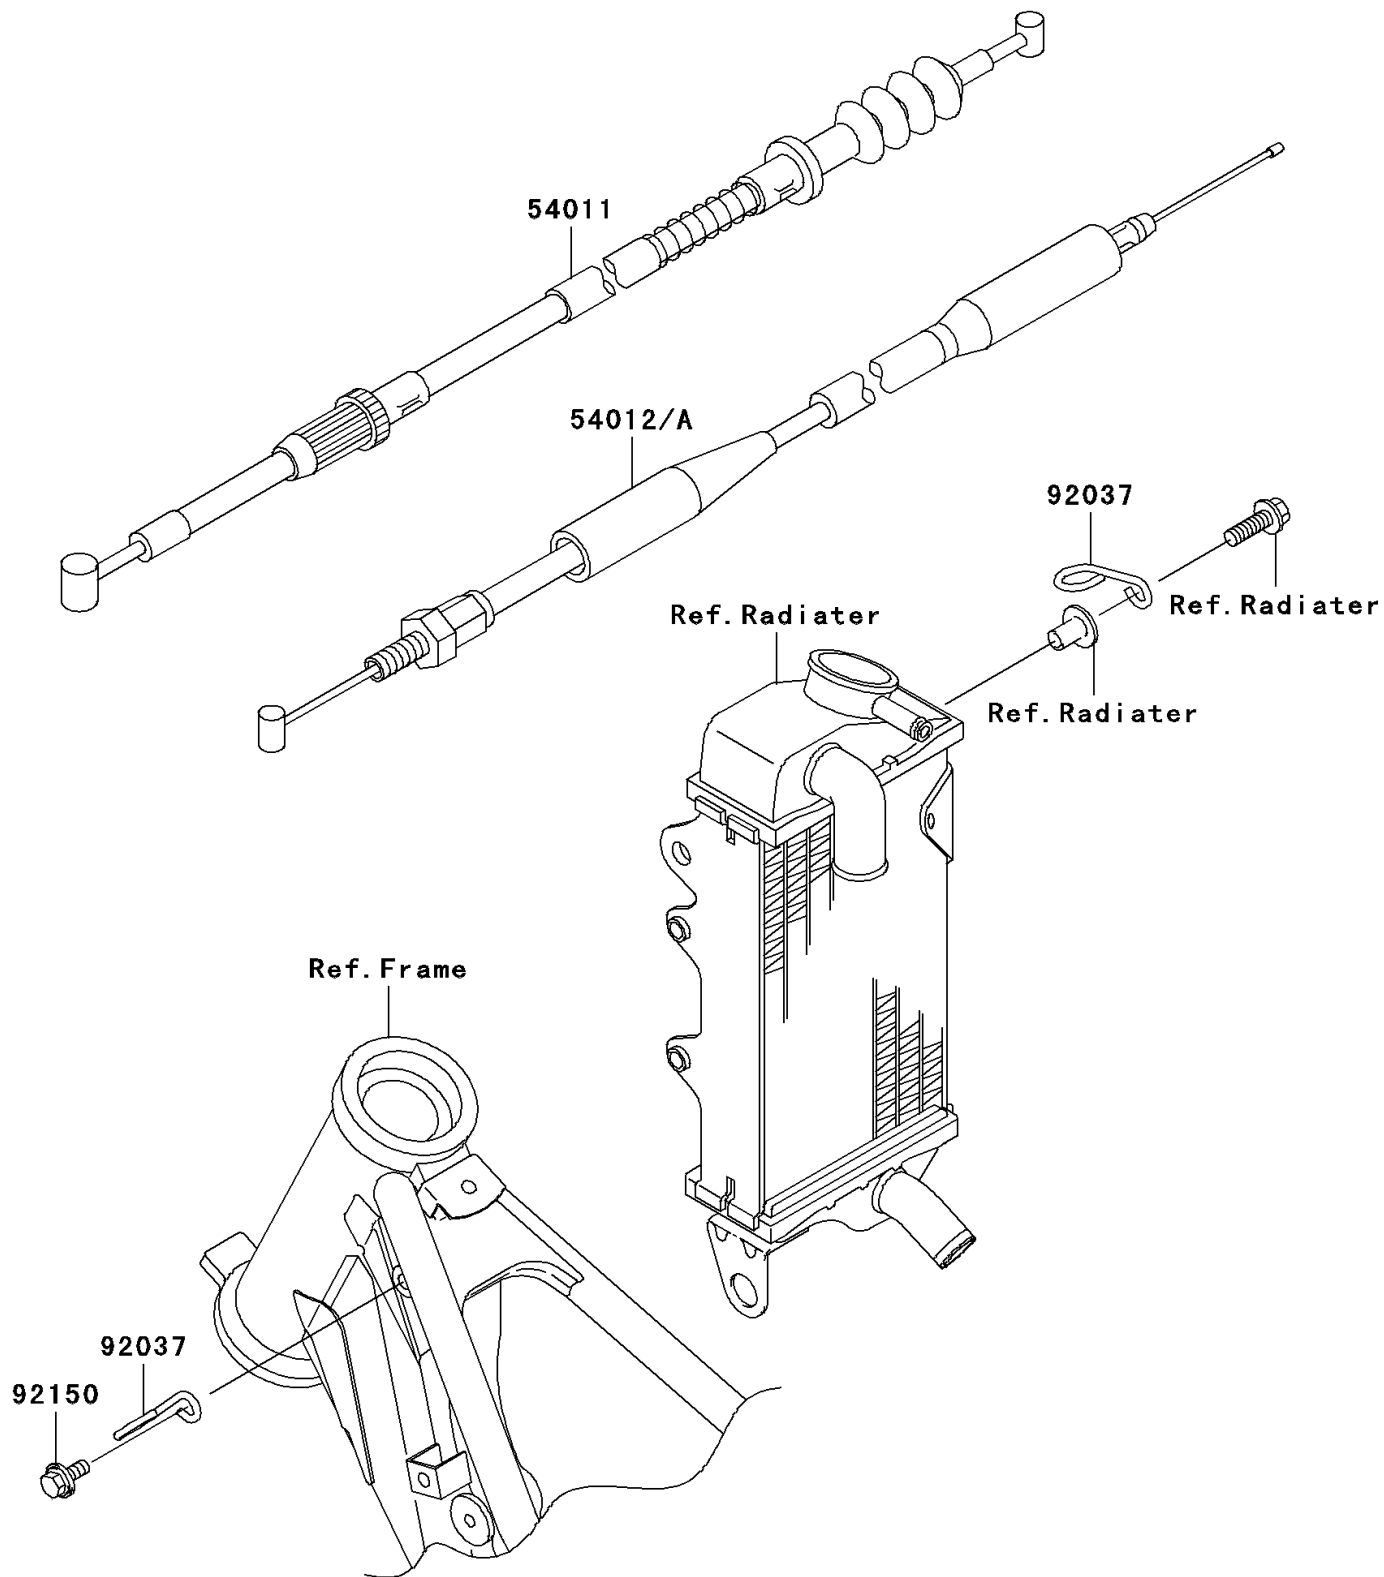

2004 KX100 PARTS DIAGRAM

Cables

F2540

2004 KX100 PARTS LIST

Cables

ITEM NAME	PART NUMBER	QUANTITY
CABLE-CLUTCH (Ref # 54011)	54011-1375	1
CABLE-THROTTLE (Ref # 54012A)	54012-1638	1
CLAMP,CABLE (Ref # 92037)	92037-1064	1
BOLT,6X14 (Ref # 92150)	92150-1340	1