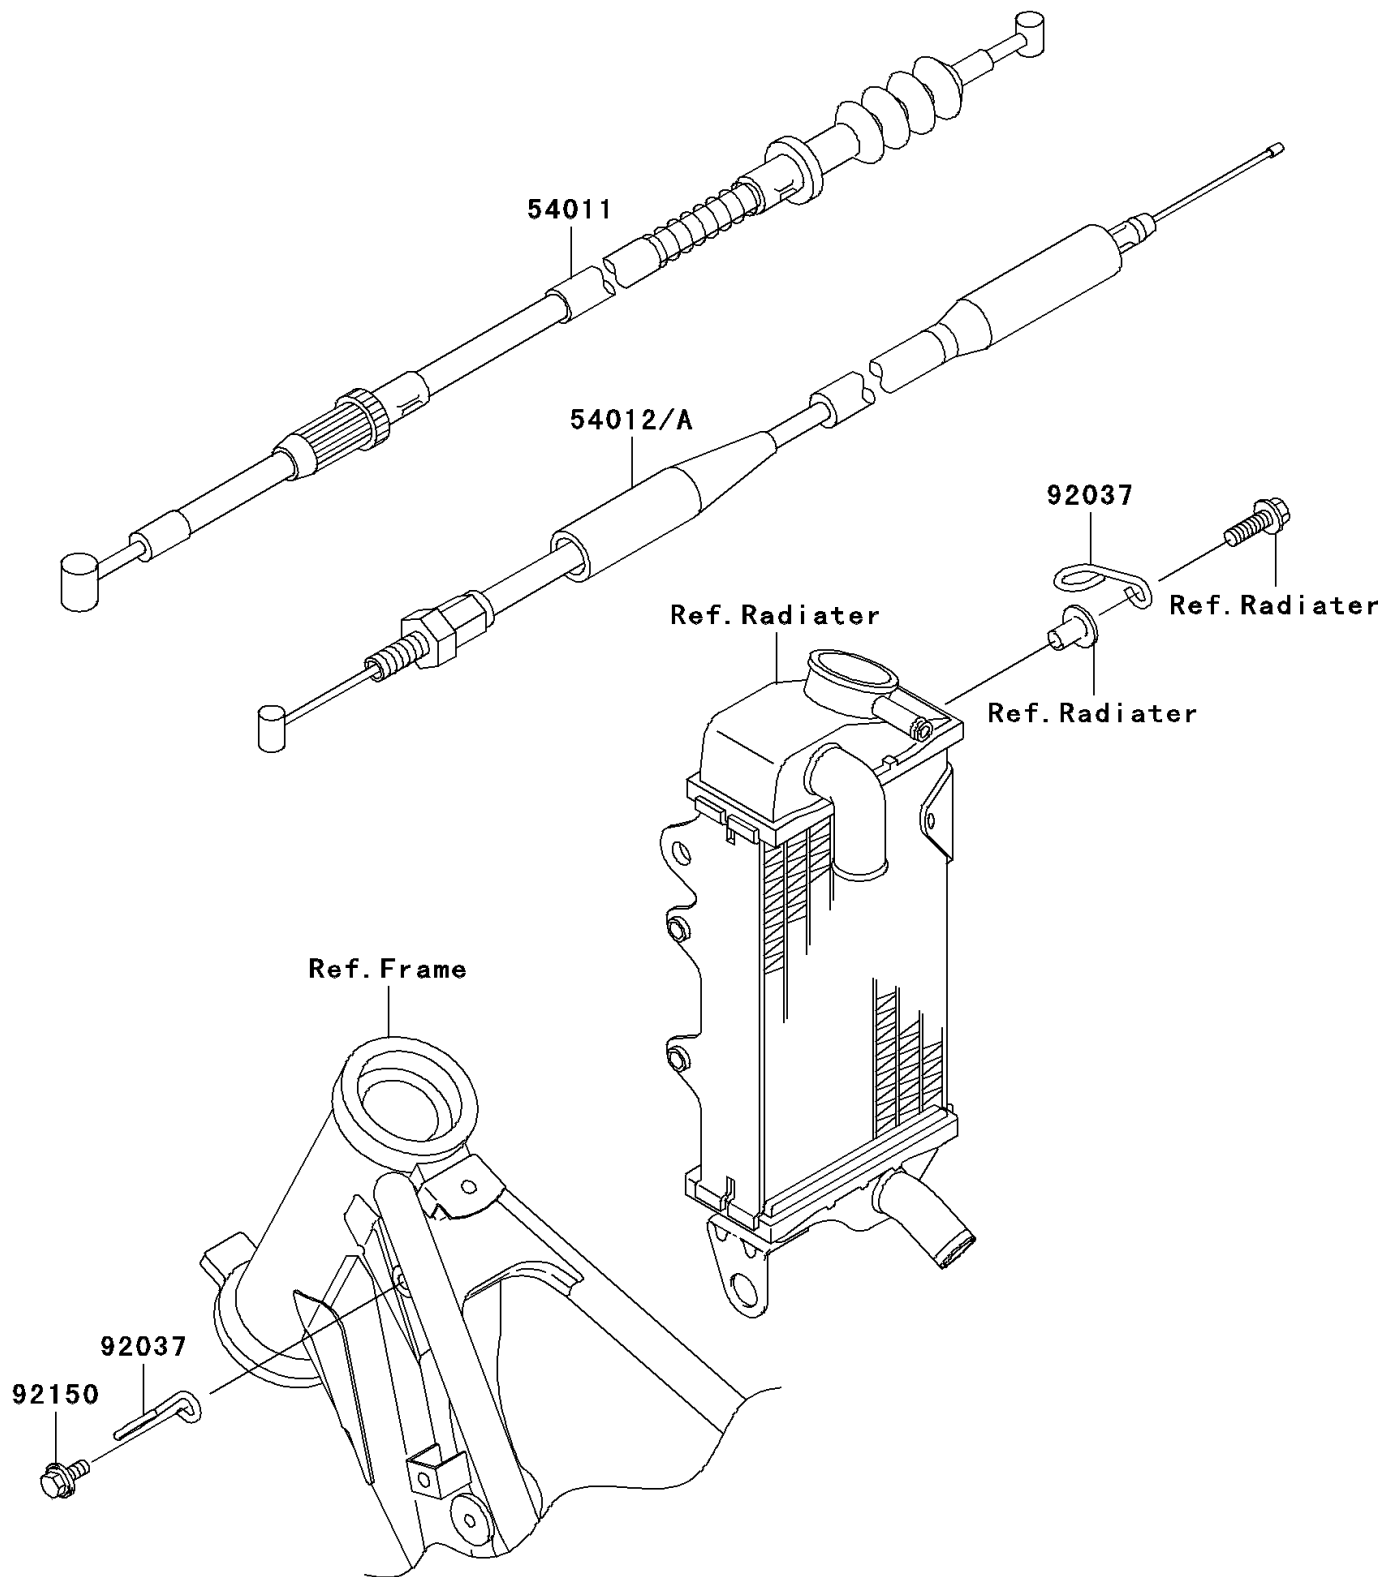

2002 KX100 PARTS DIAGRAM

Cables

F2540

2002 KX100 PARTS LIST

Cables

ITEM NAME	PART NUMBER	QUANTITY
CABLE-CLUTCH (Ref # 54011)	54011-1375	1
CABLE-THROTTLE (Ref # 54012A)	54012-1638	1
CLAMP,CABLE (Ref # 92037)	92037-1064	1
BOLT,6X14 (Ref # 92150)	92150-1340	1