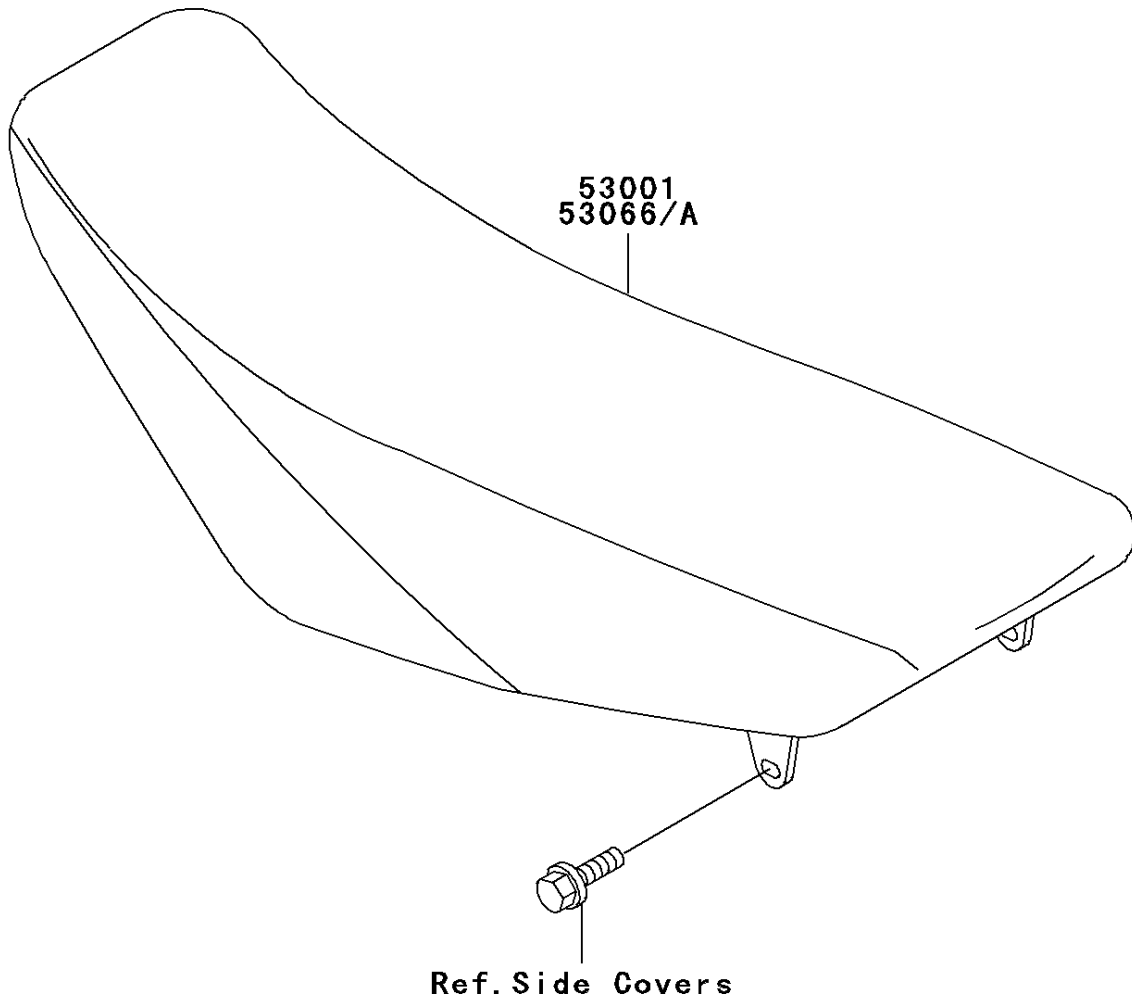

# 2005 KX100 PARTS DIAGRAM

Seat

F2510

## 2005 KX100 PARTS LIST

Seat

ITEM NAME	PART NUMBER	QUANTITY
SEAT-ASSY,GRAY/BLACK (Ref # 53066)	53066-0053-339	1