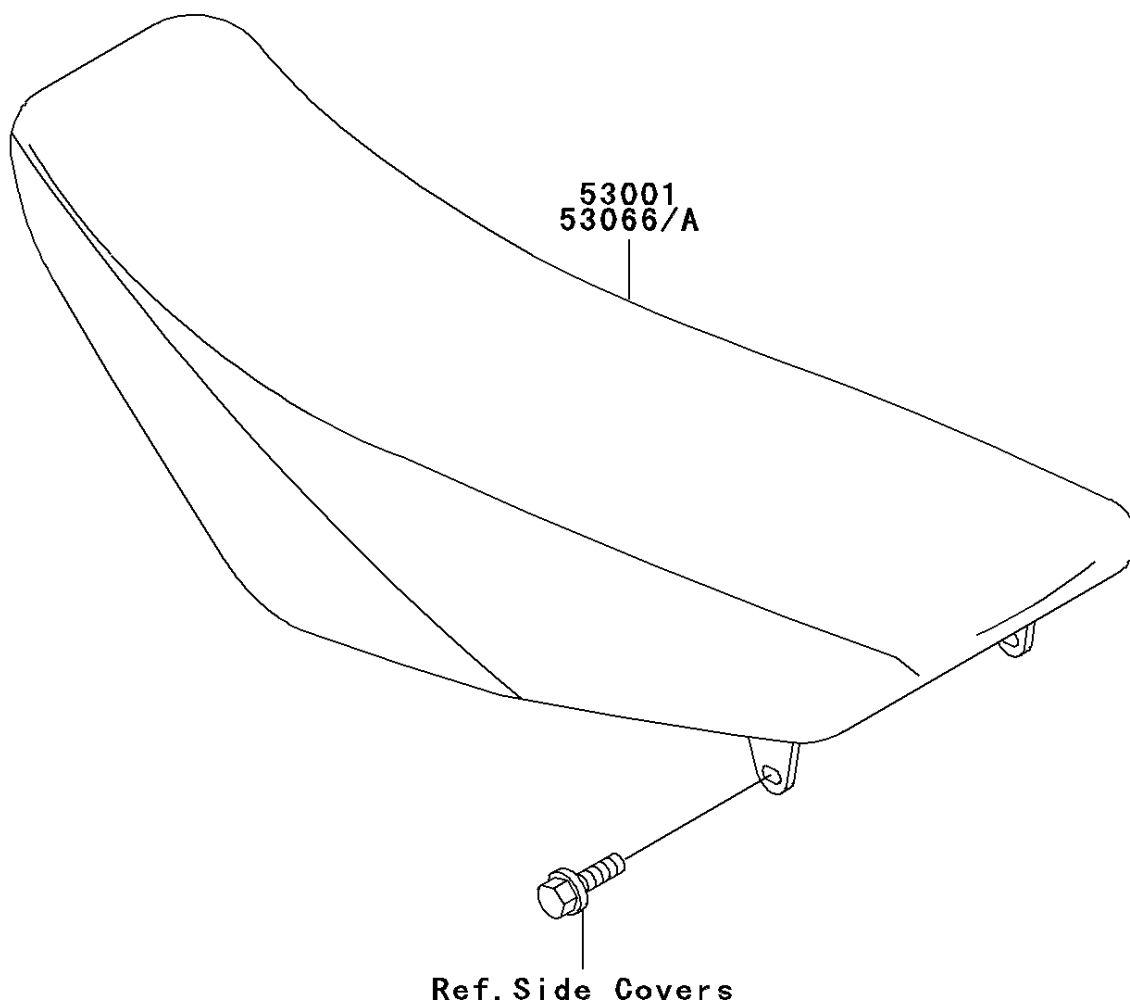

2002 KX100 PARTS DIAGRAM

Seat

F2510

2002 KX100 PARTS LIST

Seat

ITEM NAME	PART NUMBER	QUANTITY
SEAT-ASSY, GREEN/BLACK (Ref # 53001)	53001-1937-MH	1