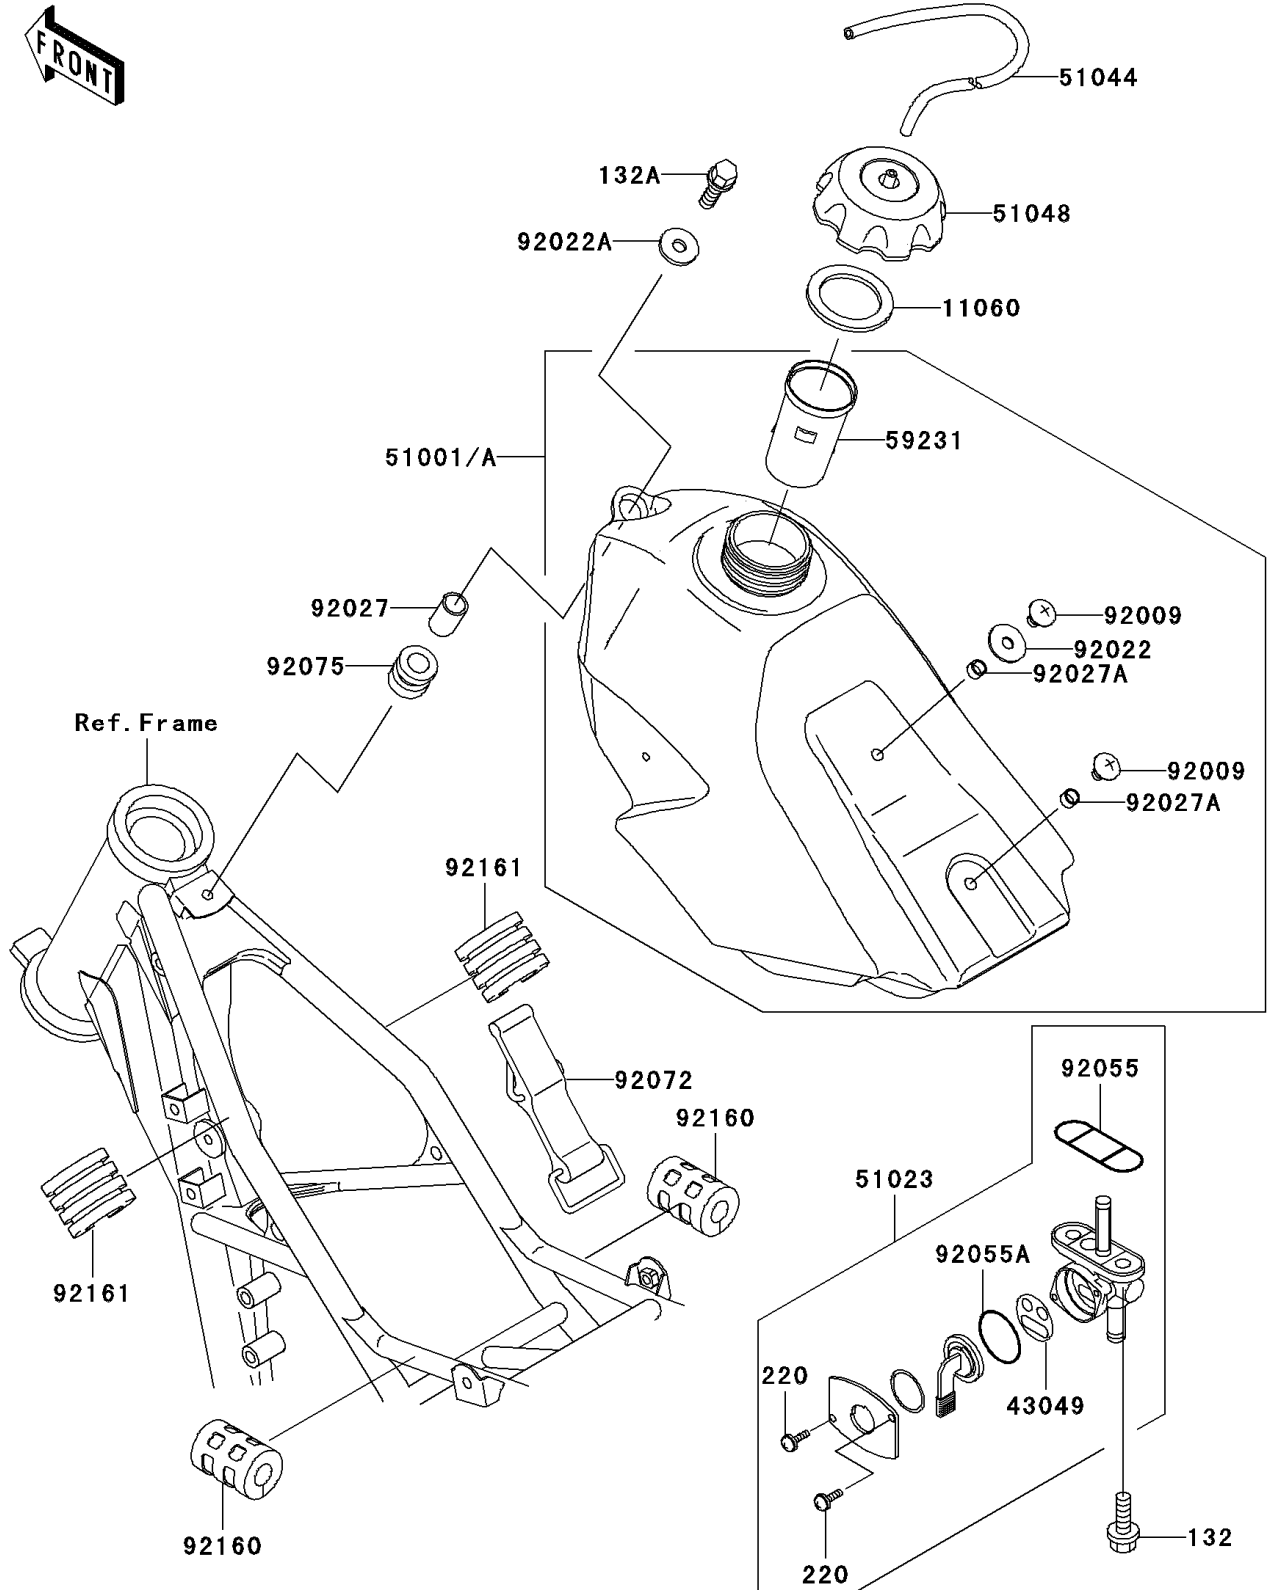

2005 KX100 PARTS DIAGRAM

Fuel Tank

F2410

2005 KX100 PARTS LIST

Fuel Tank

ITEM NAME	PART NUMBER	QUANTITY
BOLT-FLANGED-SMALL (Ref # 132)	132G0612	2
BOLT-FLANGED-SMALL (Ref # 132A)	132G0625	1
SCREW-PAN-CROS (Ref # 220)	220B0308	2
GASKET,FUEL TANK CAP (Ref # 11060)	11060-1340	1
PACKING,TAP VALVE (Ref # 43049)	43049-1091	1
TANK-COMP-FUEL,F.BLACK (Ref # 51001A)	51001-1677-6Z	1
TAP-ASSY,FUEL (Ref # 51023)	51023-1339	1
TUBE-ASSY (Ref # 51044)	51044-1185	1
CAP-ASSY-TANK,FUEL (Ref # 51048)	51048-1124	1
FILLER (Ref # 59231)	59231-1096	1
SCREW,6X10 (Ref # 92009)	92009-1530	2
WASHER,PLAIN,6MM (Ref # 92022)	92022-165	1
WASHER,6.5X24X2 (Ref # 92022A)	92022-1690	1
COLLAR,6.8X10X14 (Ref # 92027)	92027-1966	1
COLLAR,6.2X7.8X5 (Ref # 92027A)	92027-2096	2
RING-O,FUEL TAP PACKING (Ref # 92055)	92055-1348	1
RING-O,TAP LEVER (Ref # 92055A)	92055-1419	1
BAND,FUEL TANK (Ref # 92072)	92072-1229	1
DAMPER (Ref # 92075)	92075-1787	1
DAMPER,FUEL TANK (Ref # 92160)	92160-1236	2
DAMPER,FUEL TANK (Ref # 92161)	92161-1175	2