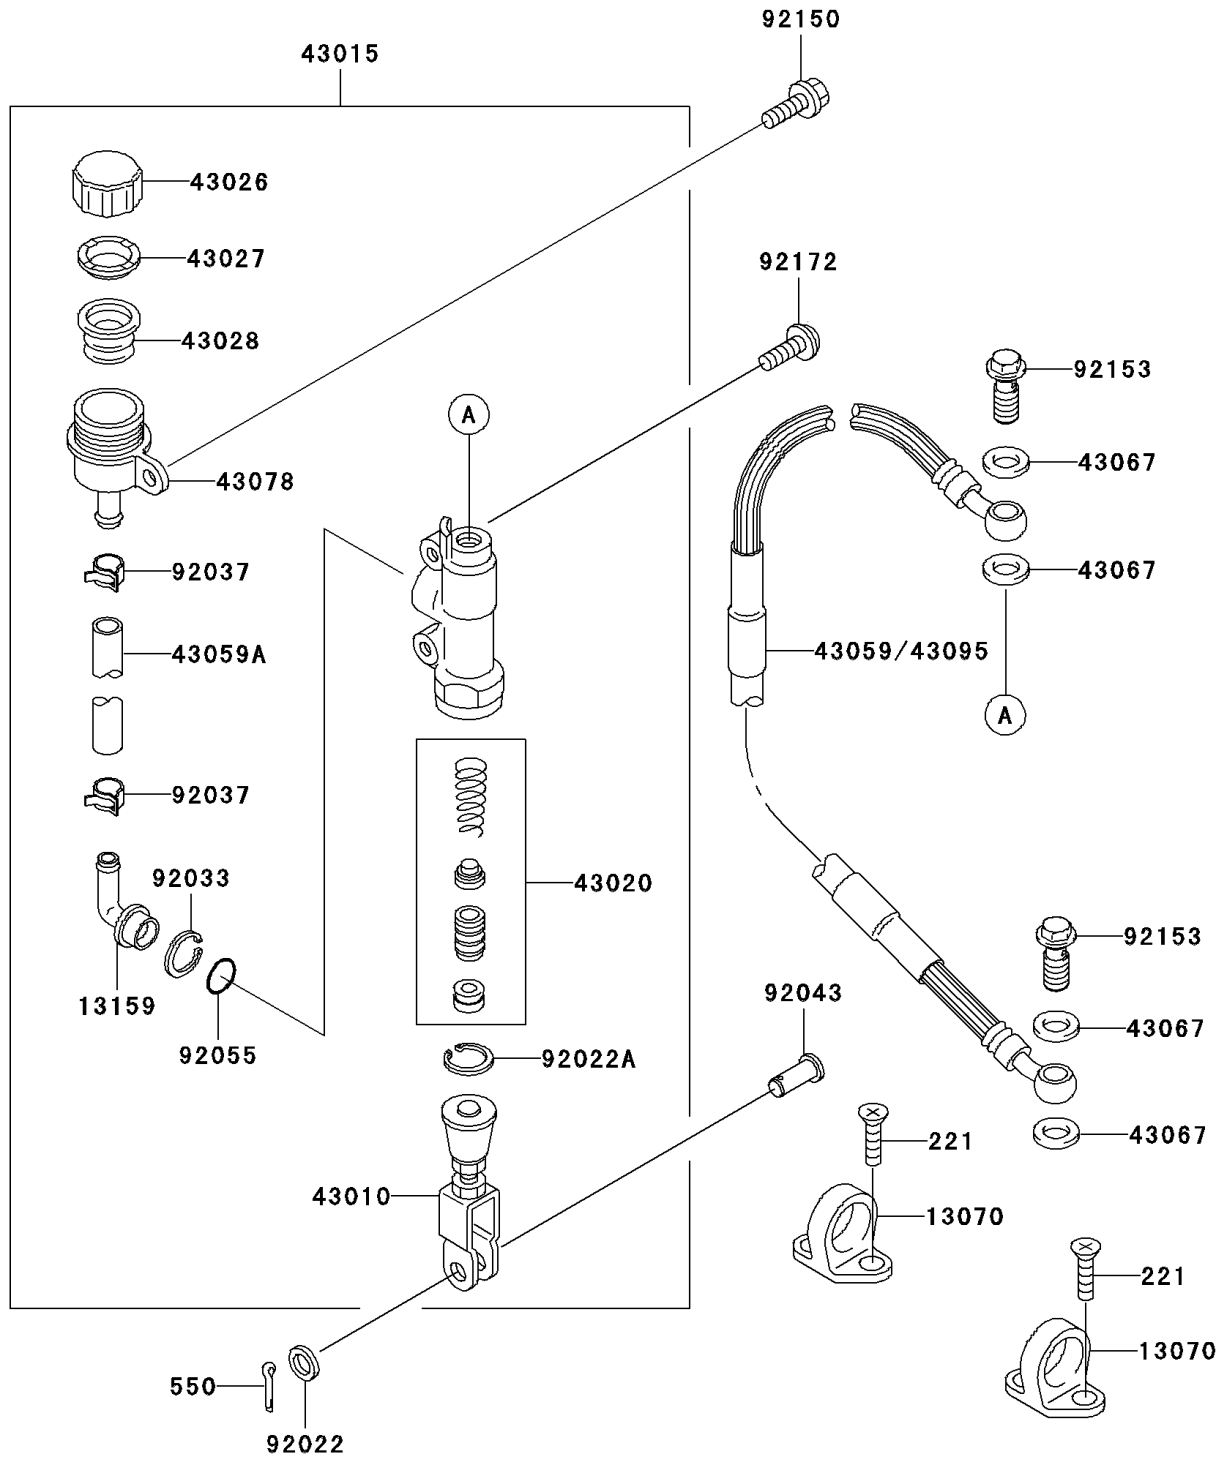

2005 KX100 PARTS DIAGRAM

Rear Master Cylinder

F2293

2005 KX100 PARTS LIST

Rear Master Cylinder

ITEM NAME	PART NUMBER	QUANTITY
SCREW-CSK-CROS (Ref # 221)	221B0510	4
PIN-COTTER,2.0X15 (Ref # 550)	550D2015	1
GUIDE,HOSE (Ref # 13070)	13070-1144	2
CONNECTOR (Ref # 13159)	13159-1056	1
ROD-ASSY-BRAKE (Ref # 43010)	43010-1079	1
CYLINDER-ASSY-MASTER,RR (Ref # 43015)	43015-1606	1
PISTON-COMP-BRAKE (Ref # 43020)	43020-1094	1
CAP-BRAKE (Ref # 43026)	43026-1058	1
PLATE-DIAPHRAGM (Ref # 43027)	43027-1052	1
DIAPHRAGM (Ref # 43028)	43028-1060	1
HOSE-BRAKE,RR MASTER CYLINDER (Ref # 43059A)	43059-1670	1
WASHER,10.5X15X1.5 (Ref # 43067)	43067-001	4
RESERVOIR (Ref # 43078)	43078-1068	1
HOSE-BRAKE,RR,L=567 (Ref # 43095)	43095-1234	1
WASHER,8.5X13X1 (Ref # 92022)	92022-1028	1
WASHER,CIRCRIP (Ref # 92022A)	92022-1601	1
RING-SNAP,20.5MM (Ref # 92033)	92033-1186	1
CLAMP (Ref # 92037)	92037-1710	2
PIN (Ref # 92043)	92043-0004	1
RING-O,MASTER CYLINDER (Ref # 92055)	92055-1251	1
BOLT,6X14 (Ref # 92150)	92150-1340	1
BOLT,OIL,L=23 (Ref # 92153)	92153-0627	2
SCREW,6X14 (Ref # 92172)	92172-0107	2