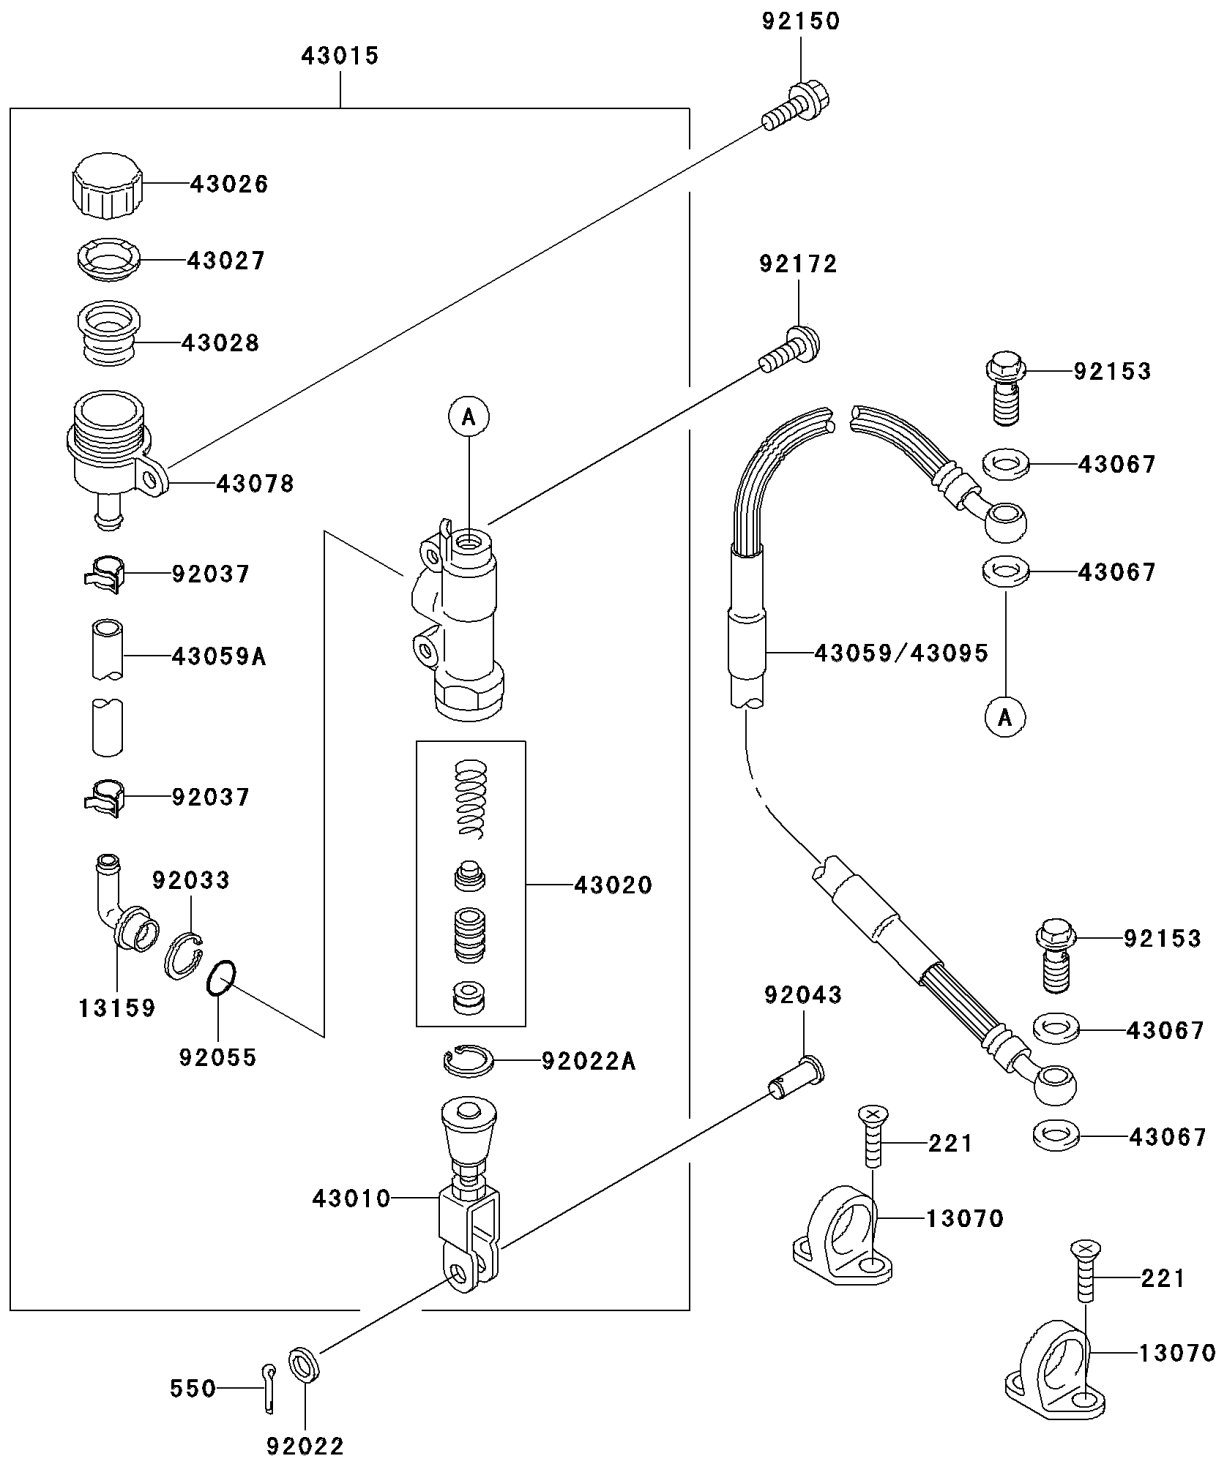

2002 KX100 PARTS DIAGRAM

Rear Master Cylinder

F2293

2002 KX100 PARTS LIST

Rear Master Cylinder

ITEM NAME	PART NUMBER	QUANTITY
SCREW-CSK-CROS (Ref # 221)	221B0510	1
PIN-COTTER,2.0X15 (Ref # 550)	550D2015	1
GUIDE,HOSE (Ref # 13070)	13070-1144	1
CONNECTOR (Ref # 13159)	13159-1056	1
ROD-ASSY-BRAKE (Ref # 43010)	43010-1079	1
CYLINDER-ASSY-MASTER,RR (Ref # 43015)	43015-1606	1
PISTON-COMP-BRAKE (Ref # 43020)	43020-1094	1
CAP-BRAKE (Ref # 43026)	43026-1058	1
PLATE-DIAPHRAGM (Ref # 43027)	43027-1052	1
DIAPHRAGM (Ref # 43028)	43028-1060	1
HOSE-BRAKE,RR,L=565 (Ref # 43059)	43059-1657	1
HOSE-BRAKE,RR MASTER CYLINDER (Ref # 43059A)	43059-1670	1
WASHER,10.5X15X1.5 (Ref # 43067)	43067-001	1
RESERVOIR (Ref # 43078)	43078-1068	1
WASHER,8.5X13X1 (Ref # 92022)	92022-1028	1
WASHER,CIRCRIP (Ref # 92022A)	92022-1601	1
RING-SNAP,20.5MM (Ref # 92033)	92033-1186	1
CLAMP (Ref # 92037)	92037-1710	1
PIN (Ref # 92043)	92043-0004	1
RING-O,MASTER CYLINDER (Ref # 92055)	92055-1251	1
BOLT,6X14 (Ref # 92150)	92150-1340	1
BOLT,OIL,L=23 (Ref # 92153)	92153-0627	1
SCREW,6X14 (Ref # 92172)	92172-0107	1