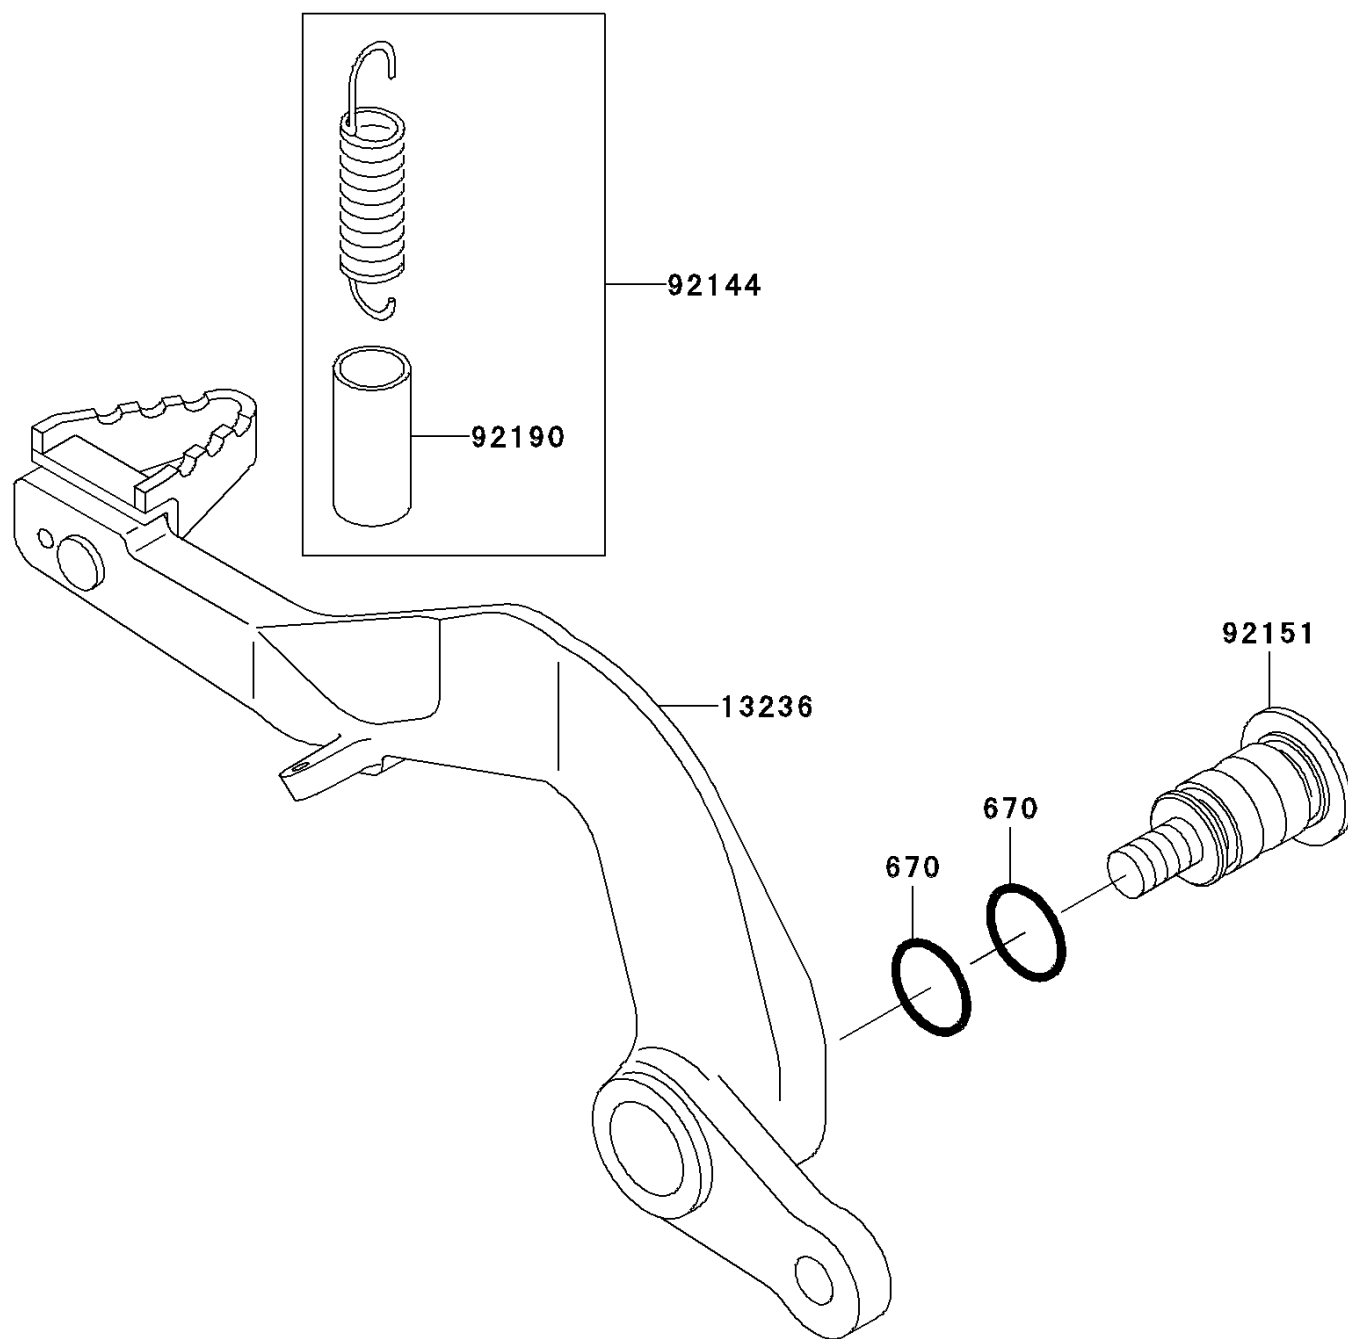

2002 KX100 PARTS DIAGRAM

Brake Pedal

F2260

2002 KX100 PARTS LIST

Brake Pedal

ITEM NAME	PART NUMBER	QUANTITY
O RING,12MM (Ref # 670)	670B2012	1
LEVER-COMP,BRAKE PEDAL,ALUM. (Ref # 13236)	13236-1353	1
SPRING,BRAKE PEDAL RETURN (Ref # 92144)	92144-1752	1
BOLT,BRAKE PEDAL,8MM (Ref # 92151)	92151-1572	1
TUBE,13X16X25 (Ref # 92190)	92190-1488	1