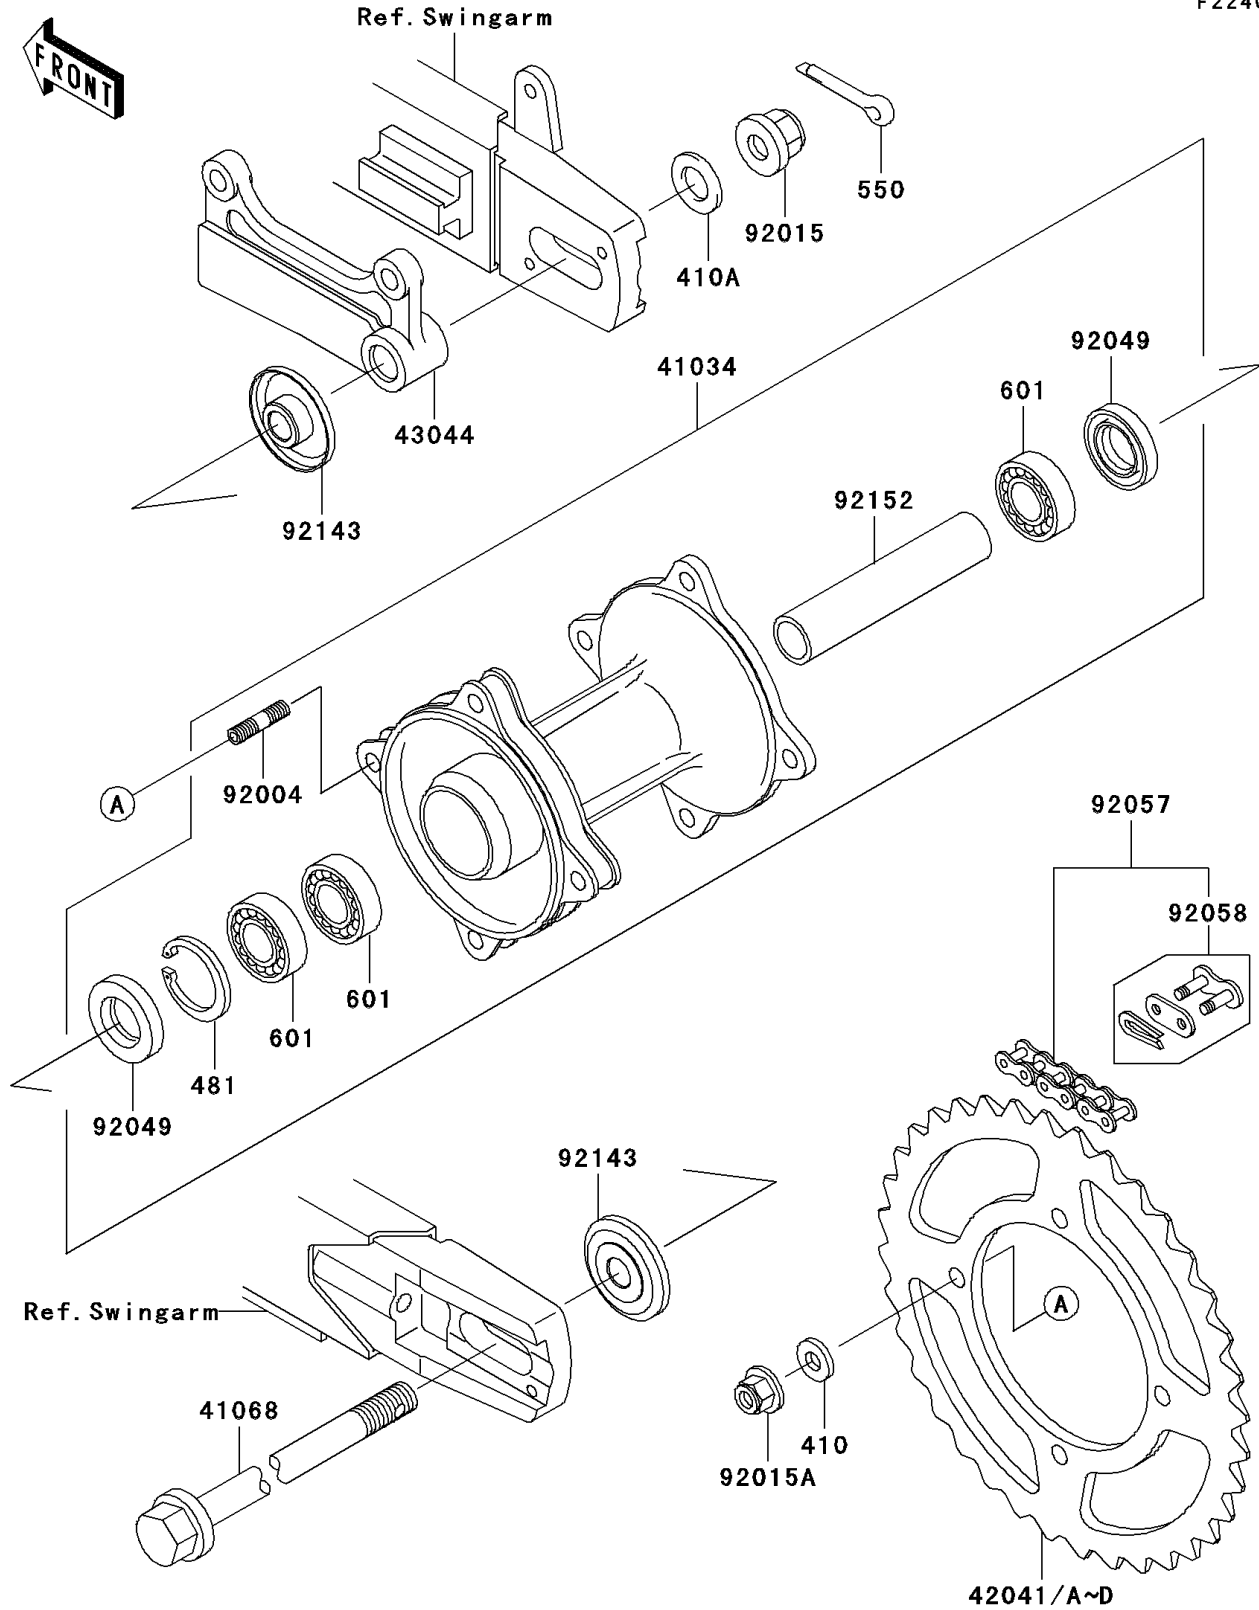

2005 KX100 PARTS DIAGRAM

Rear Hub

F2240

2005 KX100 PARTS LIST

Rear Hub

ITEM NAME	PART NUMBER	QUANTITY
WASHER-PLAIN-SMALL,8MM (Ref # 410)	410B0800	4
WASHER-PLAIN-SMALL,14MM (Ref # 410A)	410B1400	1
CIRCLIP-TYPE-C,35MM (Ref # 481)	481J3500	1
PIN-COTTER,2.5X20 (Ref # 550)	550D2520	1
BEARING-BALL (Ref # 601)	601B6202UU	3
DRUM-ASSY,REAR BRAKE (Ref # 41034)	41034-1323	1
AXLE,RR (Ref # 41068)	41068-1401	1
SPROCKET-HUB,49T (Ref # 42041)	42041-1207	1
SPROCKET-HUB,50T (Ref # 42041A)	42041-1228	1
SPROCKET-HUB,51T (Ref # 42041B)	42041-1229	1
SPROCKET-HUB,52T (Ref # 42041C)	42041-1245	1
SPROCKET-HUB,53T (Ref # 42041D)	42041-1246	1
HOLDER-COMP-CALIPER (Ref # 43044)	43044-1122	1
STUD,8X16 (Ref # 92004)	92004-1183	4
NUT,FLANGED,14MM (Ref # 92015)	92015-1401	1
NUT,8MM (Ref # 92015A)	92015-1432	4
SEAL-OIL (Ref # 92049)	92049-1469	2
CHAIN,DRIVE,DID420DS2X124L (Ref # 92057)	92057-1497	1
JOINT-CHAIN,DRIVE (Ref # 92058)	92058-1086	1
COLLAR,RR AXLE,L=12.5 (Ref # 92143)	92143-1938	2
COLLAR,RR BRAKE DRUM,L=95 (Ref # 92152)	92152-1090	1