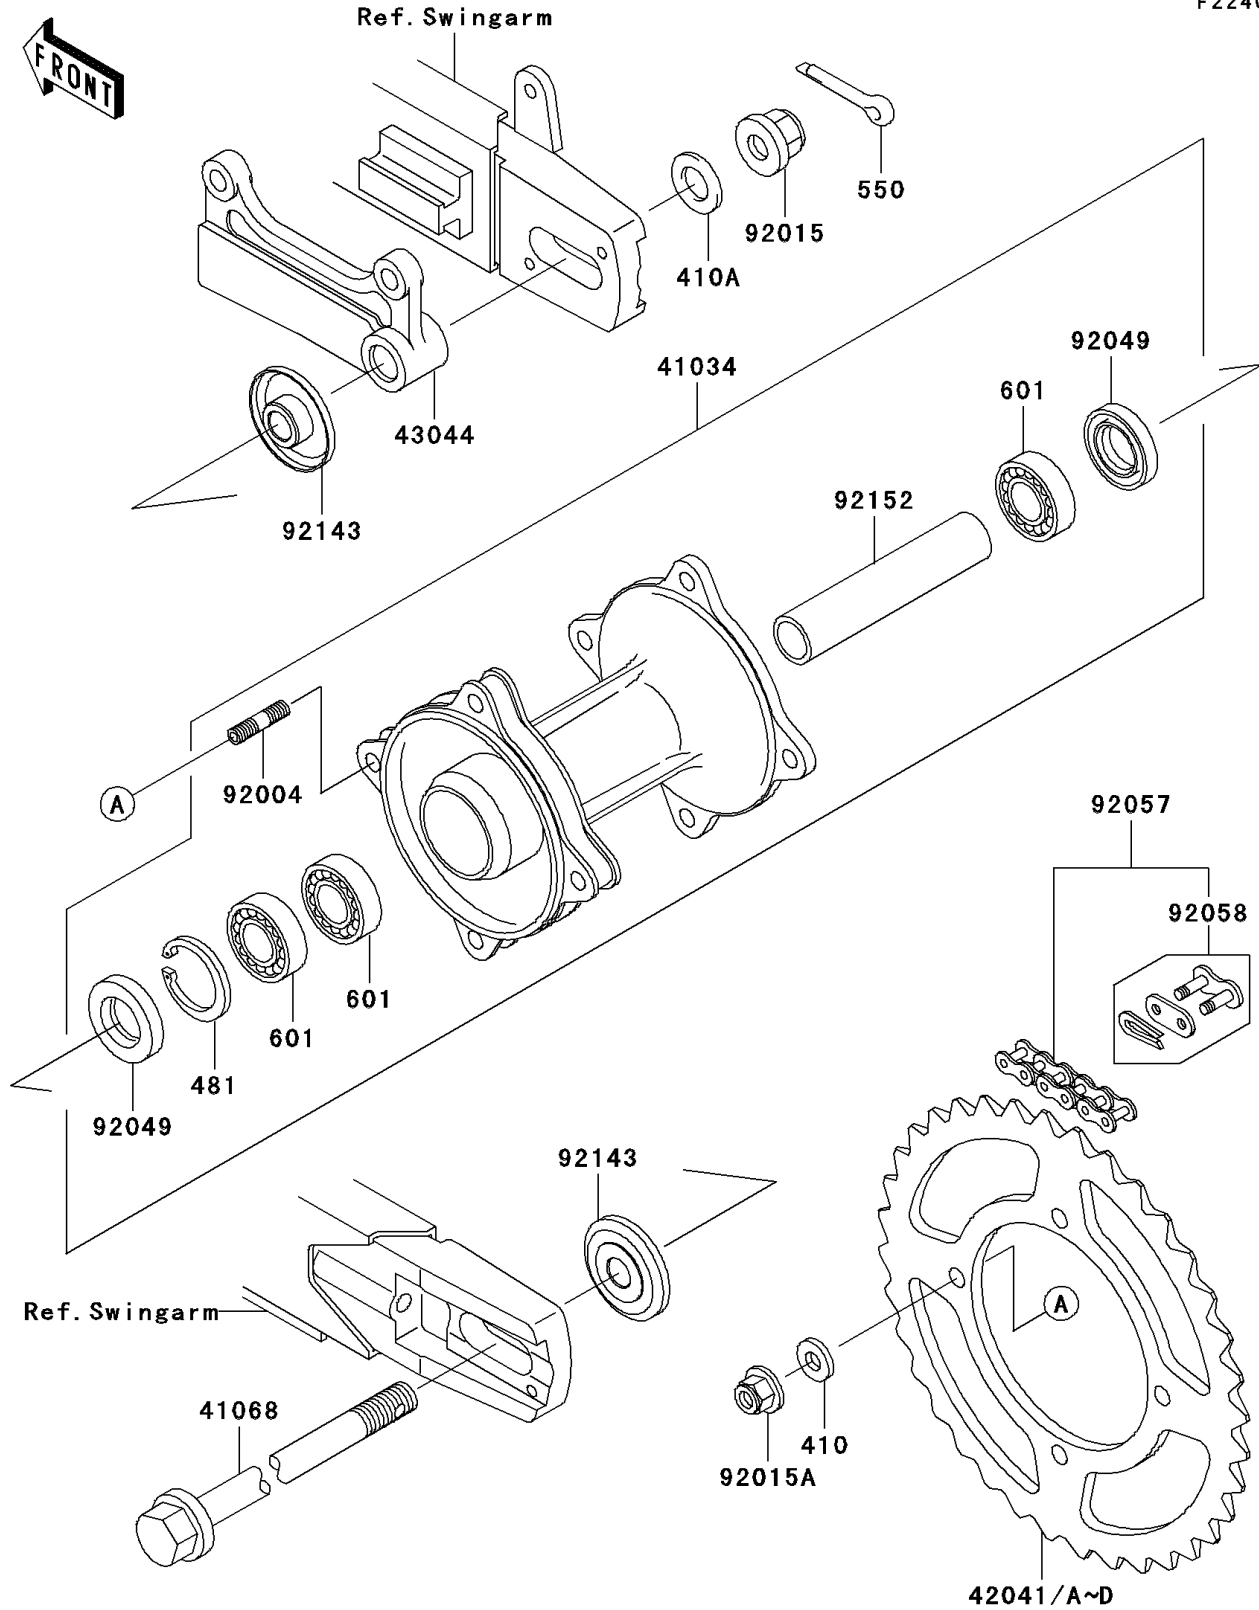

2002 KX100 PARTS DIAGRAM

Rear Hub

F2240

2002 KX100 PARTS LIST

Rear Hub

ITEM NAME	PART NUMBER	QUANTITY
WASHER-PLAIN-SMALL,8MM (Ref # 410)	410B0800	1
WASHER-PLAIN-SMALL,14MM (Ref # 410A)	410B1400	1
CIRCLIP-TYPE-C,35MM (Ref # 481)	481J3500	1
PIN-COTTER,2.5X20 (Ref # 550)	550D2520	1
BEARING-BALL (Ref # 601)	601B6202UU	1
DRUM-ASSY,REAR BRAKE (Ref # 41034)	41034-1323	1
AXLE,RR (Ref # 41068)	41068-1401	1
SPROCKET-HUB,49T (Ref # 42041)	42041-1207	1
SPROCKET-HUB,50T (Ref # 42041A)	42041-1228	1
SPROCKET-HUB,51T (Ref # 42041B)	42041-1229	1
SPROCKET-HUB,52T (Ref # 42041C)	42041-1245	1
SPROCKET-HUB,53T (Ref # 42041D)	42041-1246	1
HOLDER-COMP-CALIPER (Ref # 43044)	43044-1122	1
STUD,8X16 (Ref # 92004)	92004-1183	1
NUT,FLANGED,14MM (Ref # 92015)	92015-1401	1
NUT,8MM (Ref # 92015A)	92015-1432	1
SEAL-OIL (Ref # 92049)	92049-1469	1
CHAIN,DRIVE,DID420DS2X124L (Ref # 92057)	92057-1497	1
JOINT-CHAIN,DRIVE (Ref # 92058)	92058-1086	1
COLLAR,RR AXLE,L=12.5 (Ref # 92143)	92143-1938	1
COLLAR,RR BRAKE DRUM,L=95 (Ref # 92152)	92152-1090	1