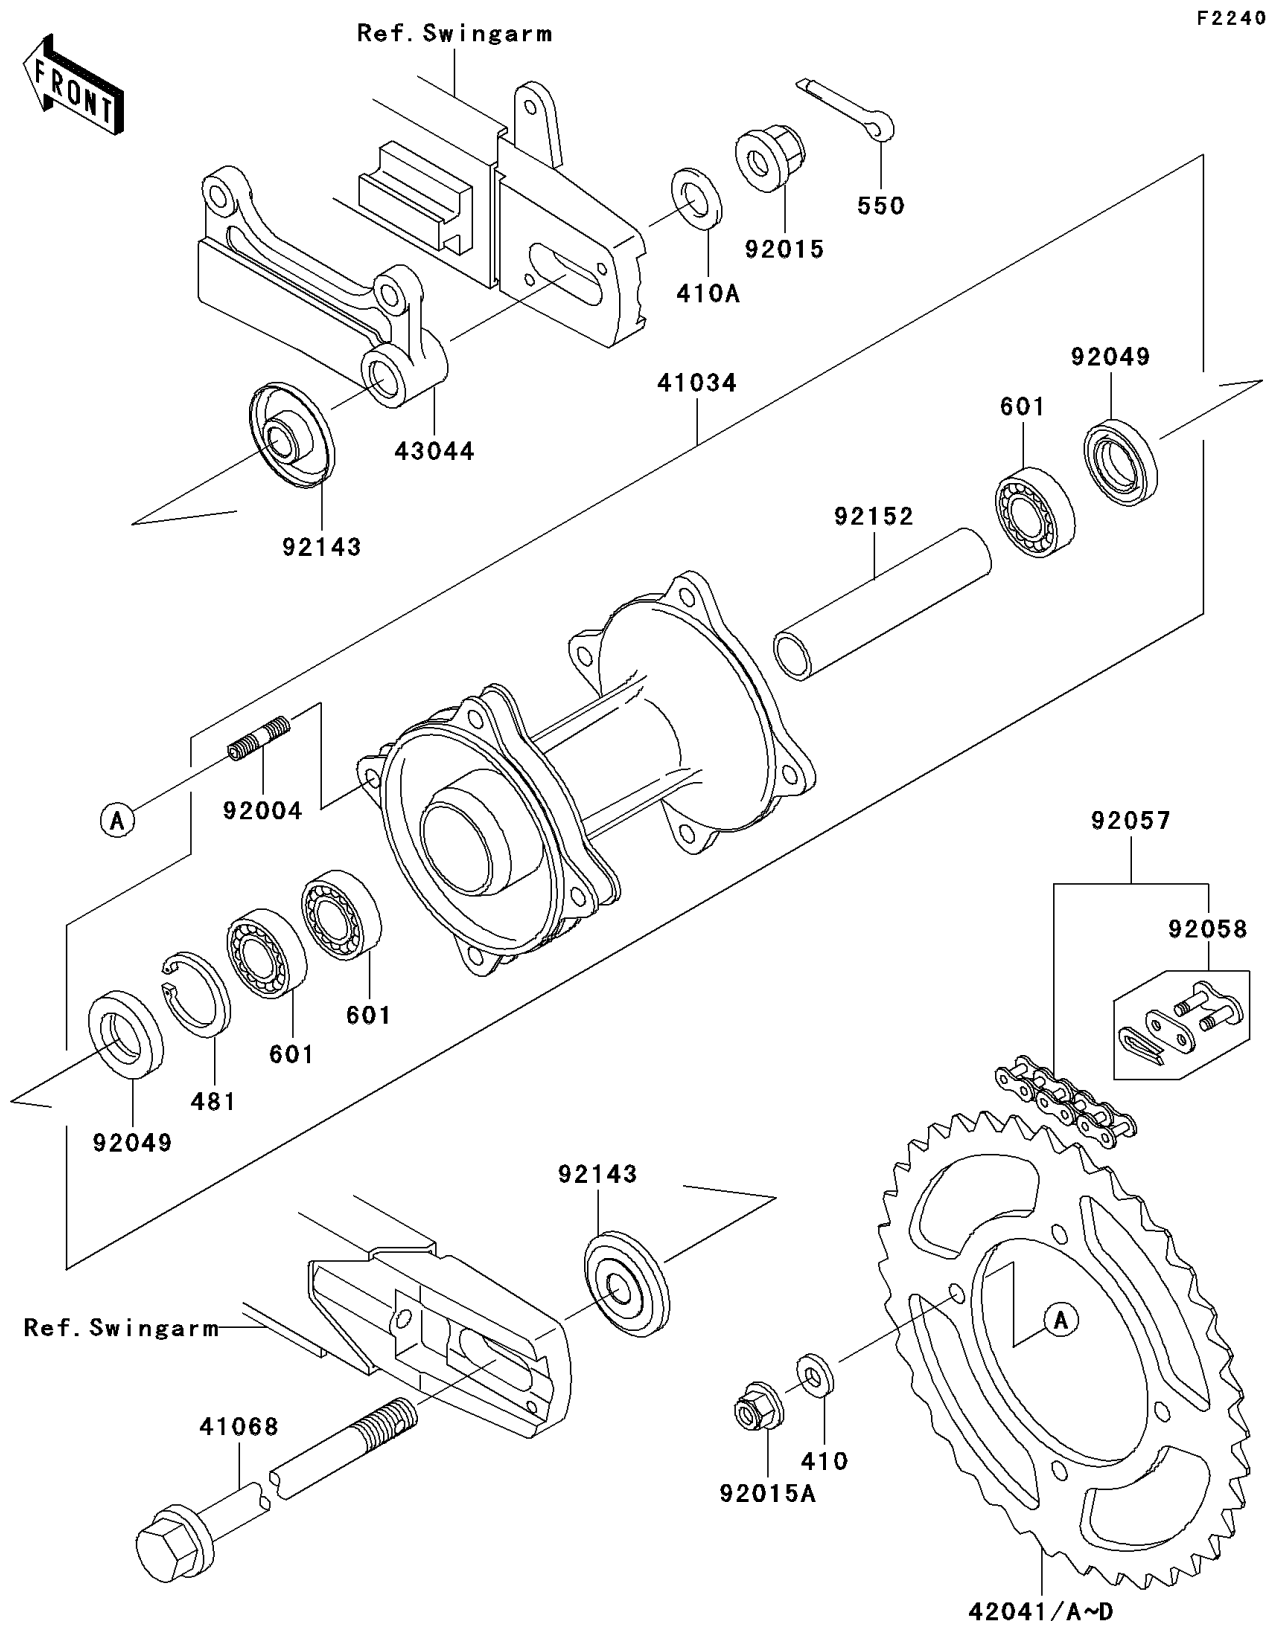

2002 KX100

PARTS DIAGRAM

Rear Hub

2002 KX100

PARTS LIST

Rear Hub

Kawasaki

Let the Good Times Roll®

ITEM NAME	PART NUMBER	QUANTITY
WASHER-PLAIN-SMALL,8MM (Ref # 410)	410B0800	4
WASHER-PLAIN-SMALL,14MM (Ref # 410A)	410B1400	1
CIRCLIP-TYPE-C,35MM (Ref # 481)	481J3500	1
PIN-COTTER,2.5X20 (Ref # 550)	550D2520	1
BEARING-BALL (Ref # 601)	601B6202UU	3
DRUM-ASSY,REAR BRAKE (Ref # 41034)	41034-1323	1
AXLE,RR (Ref # 41068)	41068-1401	1
SPROCKET-HUB,49T (Ref # 42041)	42041-1207	1
SPROCKET-HUB,50T (Ref # 42041A)	42041-1228	1
SPROCKET-HUB,51T (Ref # 42041B)	42041-1229	1
SPROCKET-HUB,52T (Ref # 42041C)	42041-1245	1
SPROCKET-HUB,53T (Ref # 42041D)	42041-1246	1
HOLDER-COMP-CALIPER (Ref # 43044)	43044-1122	1
STUD,8X16 (Ref # 92004)	92004-1183	4
NUT,FLANGED,14MM (Ref # 92015)	92015-1401	1
NUT,8MM (Ref # 92015A)	92015-1432	4
SEAL-OIL (Ref # 92049)	92049-1469	2
CHAIN,DRIVE,DID420DS2X124L (Ref # 92057)	92057-1497	1
JOINT-CHAIN,DRIVE (Ref # 92058)	92058-1086	1
COLLAR,RR AXLE,L=12.5 (Ref # 92143)	92143-1938	2
COLLAR,RR BRAKE DRUM,L=95 (Ref # 92152)	92152-1090	1