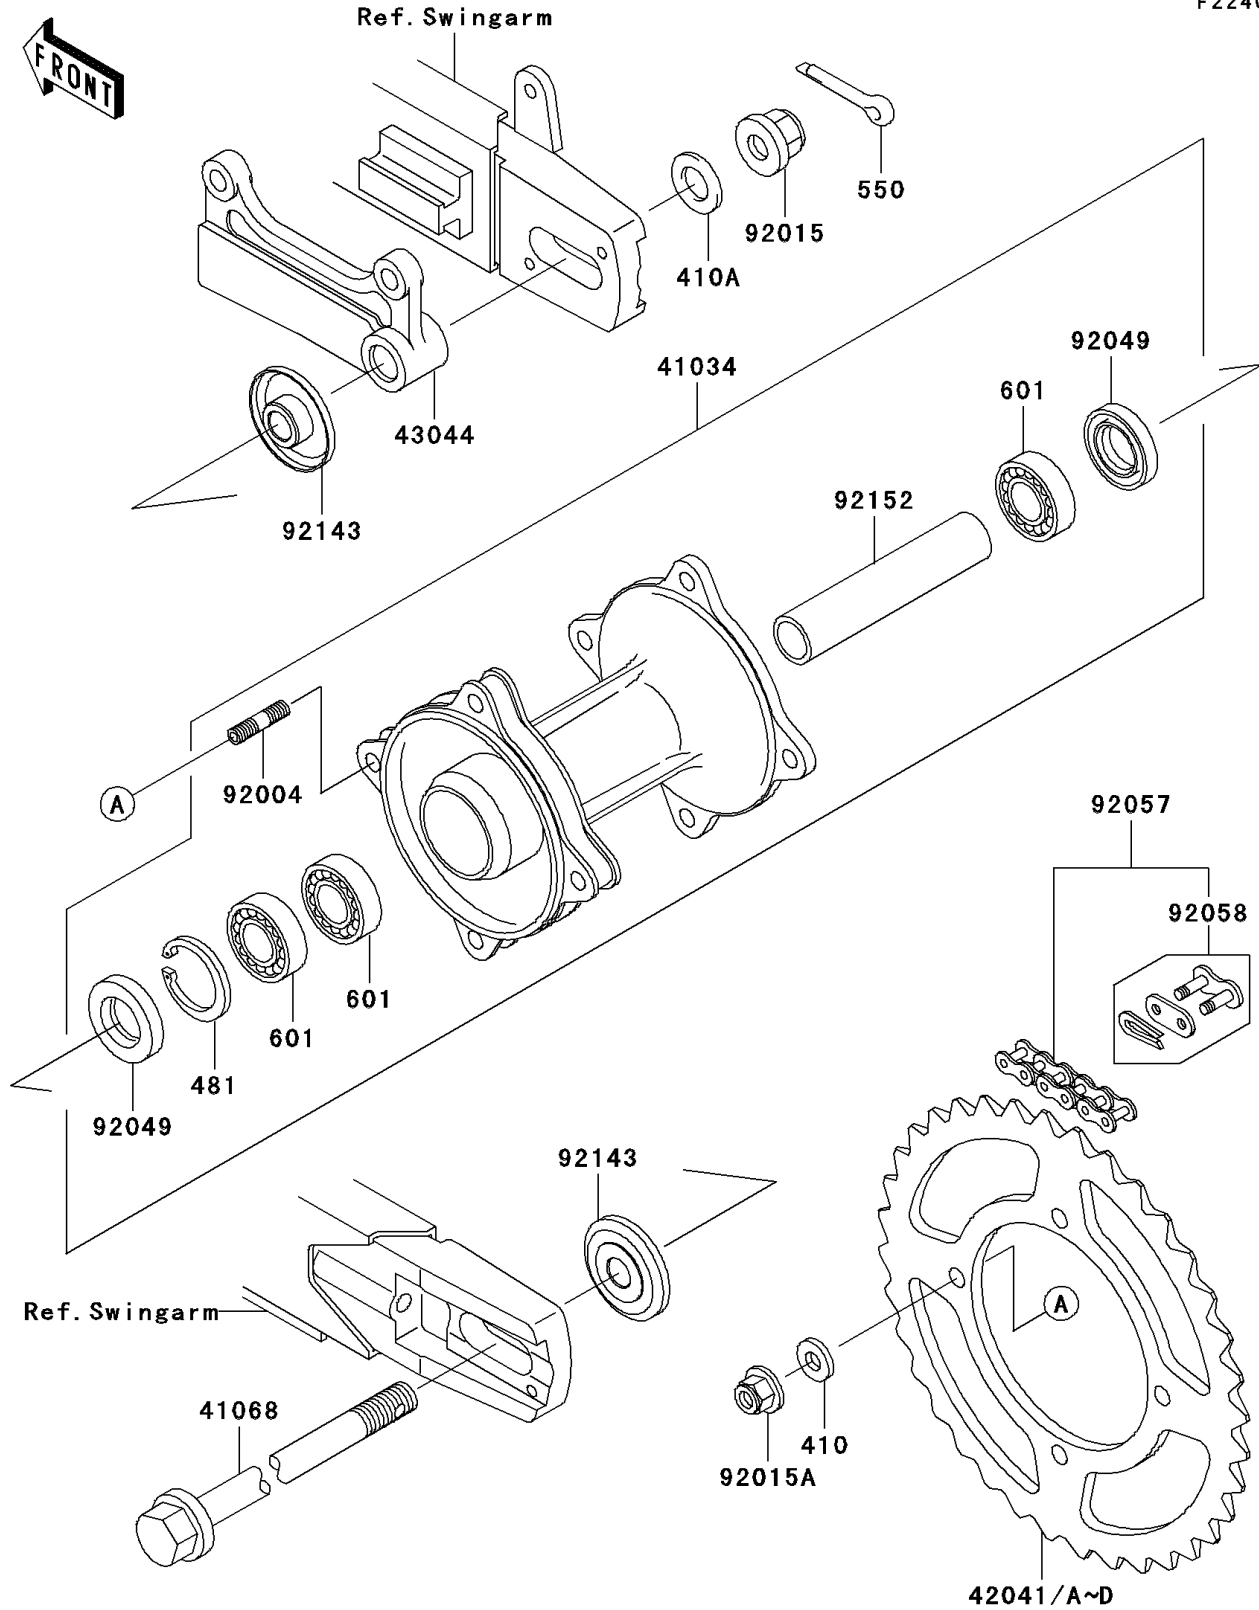

2001 KX100 PARTS DIAGRAM

Rear Hub

F2240

2001 KX100 PARTS LIST

Rear Hub

ITEM NAME	PART NUMBER	QUANTITY
WASHER-PLAIN-SMALL,8MM (Ref # 410)	410B0800	4
WASHER-PLAIN-SMALL,14MM (Ref # 410A)	410B1400	1
CIRCLIP-TYPE-C,35MM (Ref # 481)	481J3500	1
PIN-COTTER,2.5X20 (Ref # 550)	550D2520	1
BEARING-BALL (Ref # 601)	601B6202UU	3
DRUM-ASSY,REAR BRAKE (Ref # 41034)	41034-1323	1
AXLE,RR (Ref # 41068)	41068-1401	1
SPROCKET-HUB,49T (Ref # 42041)	42041-1207	1
SPROCKET-HUB,50T (Ref # 42041A)	42041-1228	1
SPROCKET-HUB,51T (Ref # 42041B)	42041-1229	1
SPROCKET-HUB,52T (Ref # 42041C)	42041-1245	1
SPROCKET-HUB,53T (Ref # 42041D)	42041-1246	1
HOLDER-COMP-CALIPER (Ref # 43044)	43044-1122	1
STUD,8X16 (Ref # 92004)	92004-1183	4
NUT,FLANGED,14MM (Ref # 92015)	92015-1401	1
NUT,8MM (Ref # 92015A)	92015-1432	4
SEAL-OIL (Ref # 92049)	92049-1469	2
CHAIN,DRIVE,DID420DS2X124L (Ref # 92057)	92057-1497	1
JOINT-CHAIN,DRIVE (Ref # 92058)	92058-1086	1
COLLAR,RR AXLE,L=12.5 (Ref # 92143)	92143-1938	2
COLLAR,RR BRAKE DRUM,L=95 (Ref # 92152)	92152-1090	1