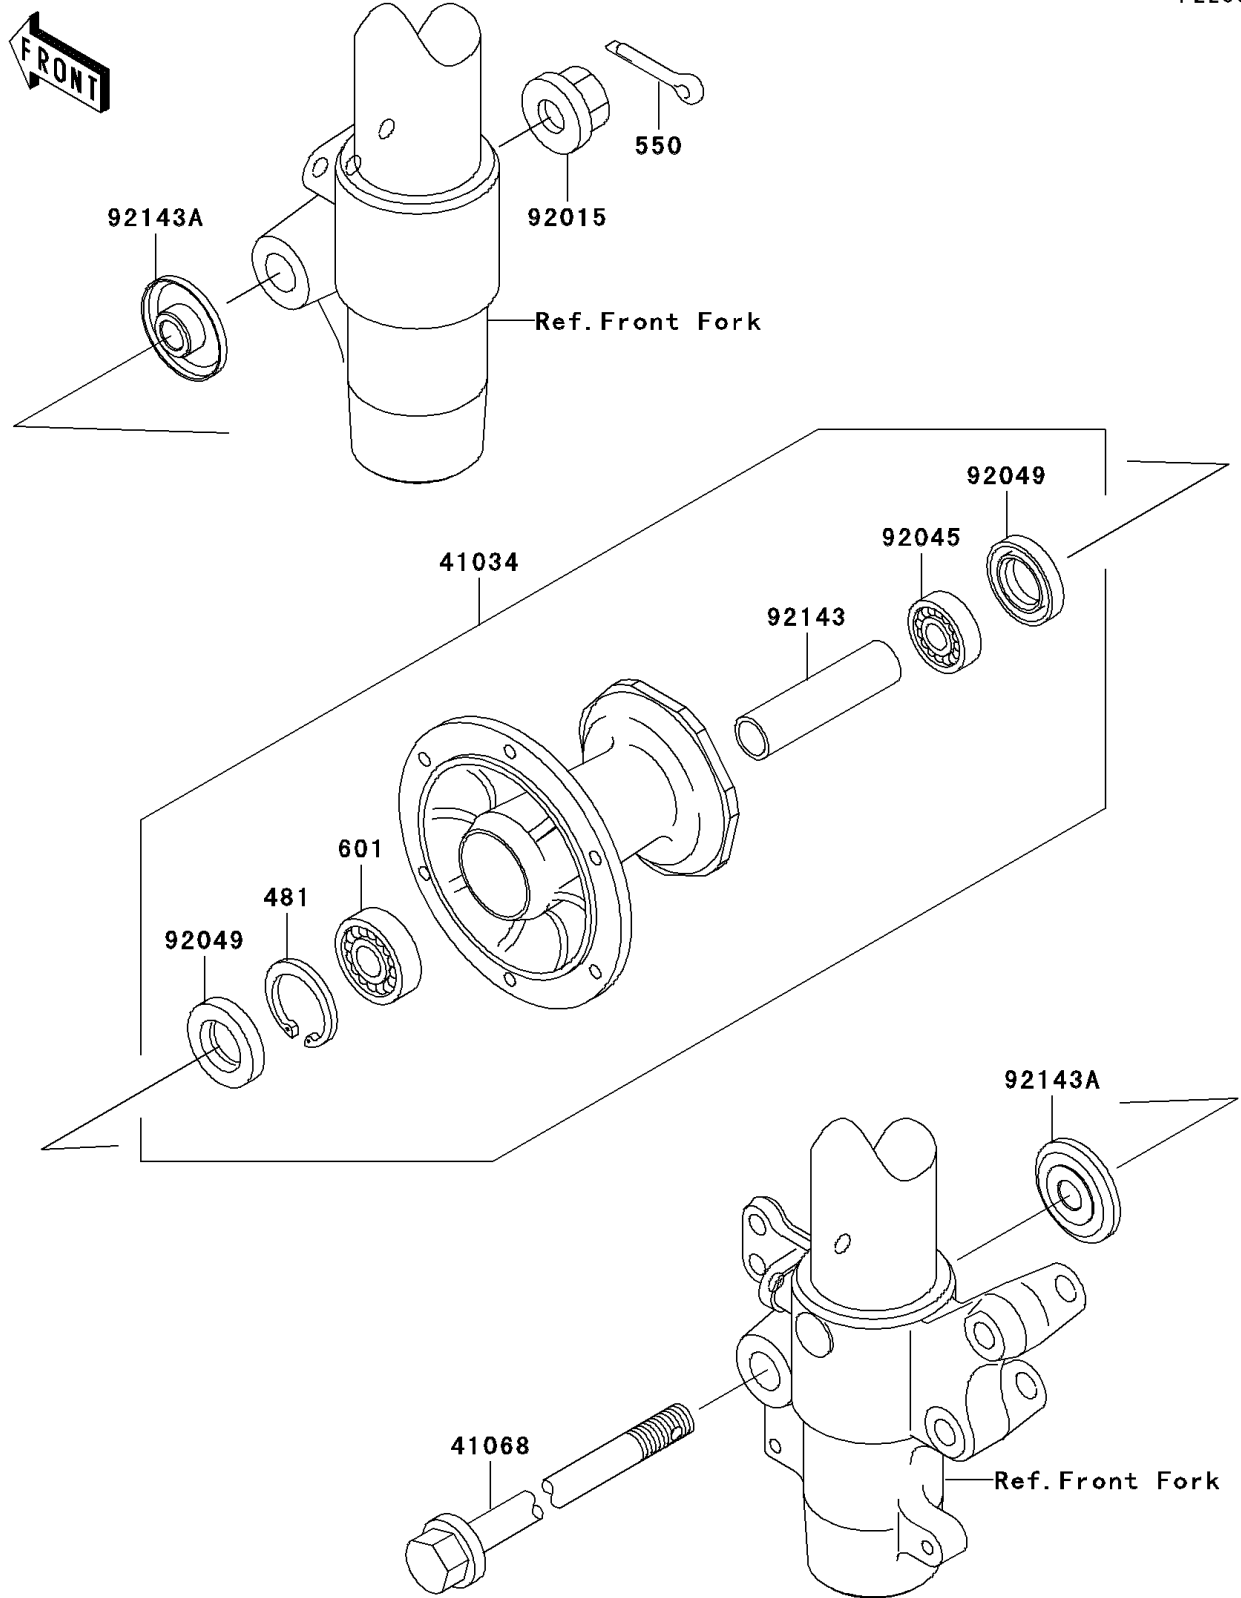

2005 KX100 PARTS DIAGRAM

Front Hub

F2230

2005 KX100 PARTS LIST

Front Hub

ITEM NAME	PART NUMBER	QUANTITY
CIRCLIP-TYPE-C,37MM (Ref # 481)	481J3700	1
PIN-COTTER,2.5X20 (Ref # 550)	550D2520	1
BEARING-BALL,#6201UUC3 (Ref # 601)	601B6301UU	1
DRUM-ASSY,FRONT BRAKE (Ref # 41034)	41034-1310	1
AXLE,FR (Ref # 41068)	41068-1333	1
NUT,FLANGED,12MM (Ref # 92015)	92015-1433	1
BEARING-BALL,TMB201LLUC3/2A (Ref # 92045)	92045-1062	1
SEAL-OIL,TC20376.5 (Ref # 92049)	92049-1257	2
COLLAR,FR BRAKE DRUM,L=76 (Ref # 92143)	92143-1935	1
COLLAR,FR AXLE,L=12 (Ref # 92143A)	92143-1936	2