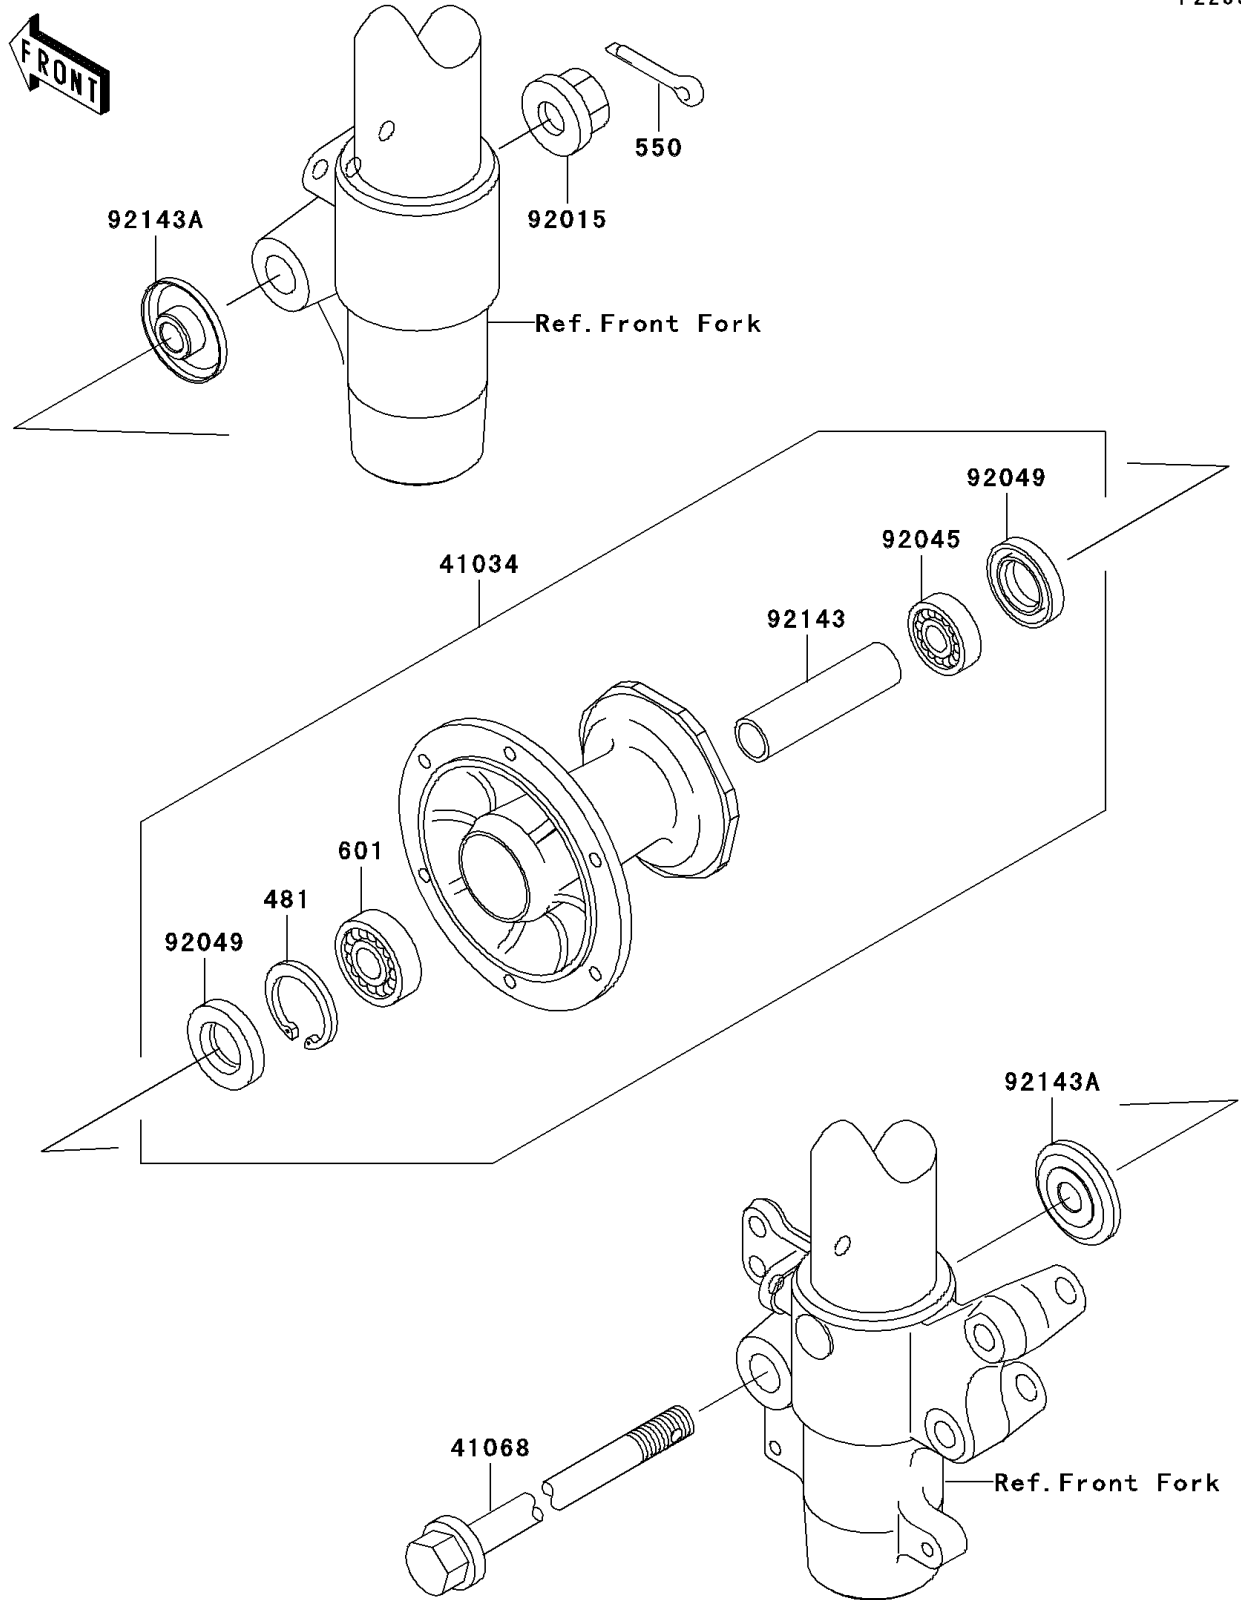

2003 KX100 PARTS DIAGRAM

Front Hub

F2230

2003 KX100 PARTS LIST

Front Hub

ITEM NAME	PART NUMBER	QUANTITY
CIRCLIP-TYPE-C,37MM (Ref # 481)	481J3700	1
PIN-COTTER,2.5X20 (Ref # 550)	550D2520	1
BEARING-BALL,#6201UUC3 (Ref # 601)	601B6301UU	1
DRUM-ASSY,FRONT BRAKE (Ref # 41034)	41034-1310	1
AXLE,FR (Ref # 41068)	41068-1333	1
NUT,FLANGED,12MM (Ref # 92015)	92015-1433	1
BEARING-BALL,TMB201LLUC3/2A (Ref # 92045)	92045-1062	1
SEAL-OIL,TC20376.5 (Ref # 92049)	92049-1257	2
COLLAR,FR BRAKE DRUM,L=76 (Ref # 92143)	92143-1935	1
COLLAR,FR AXLE,L=12 (Ref # 92143A)	92143-1936	2