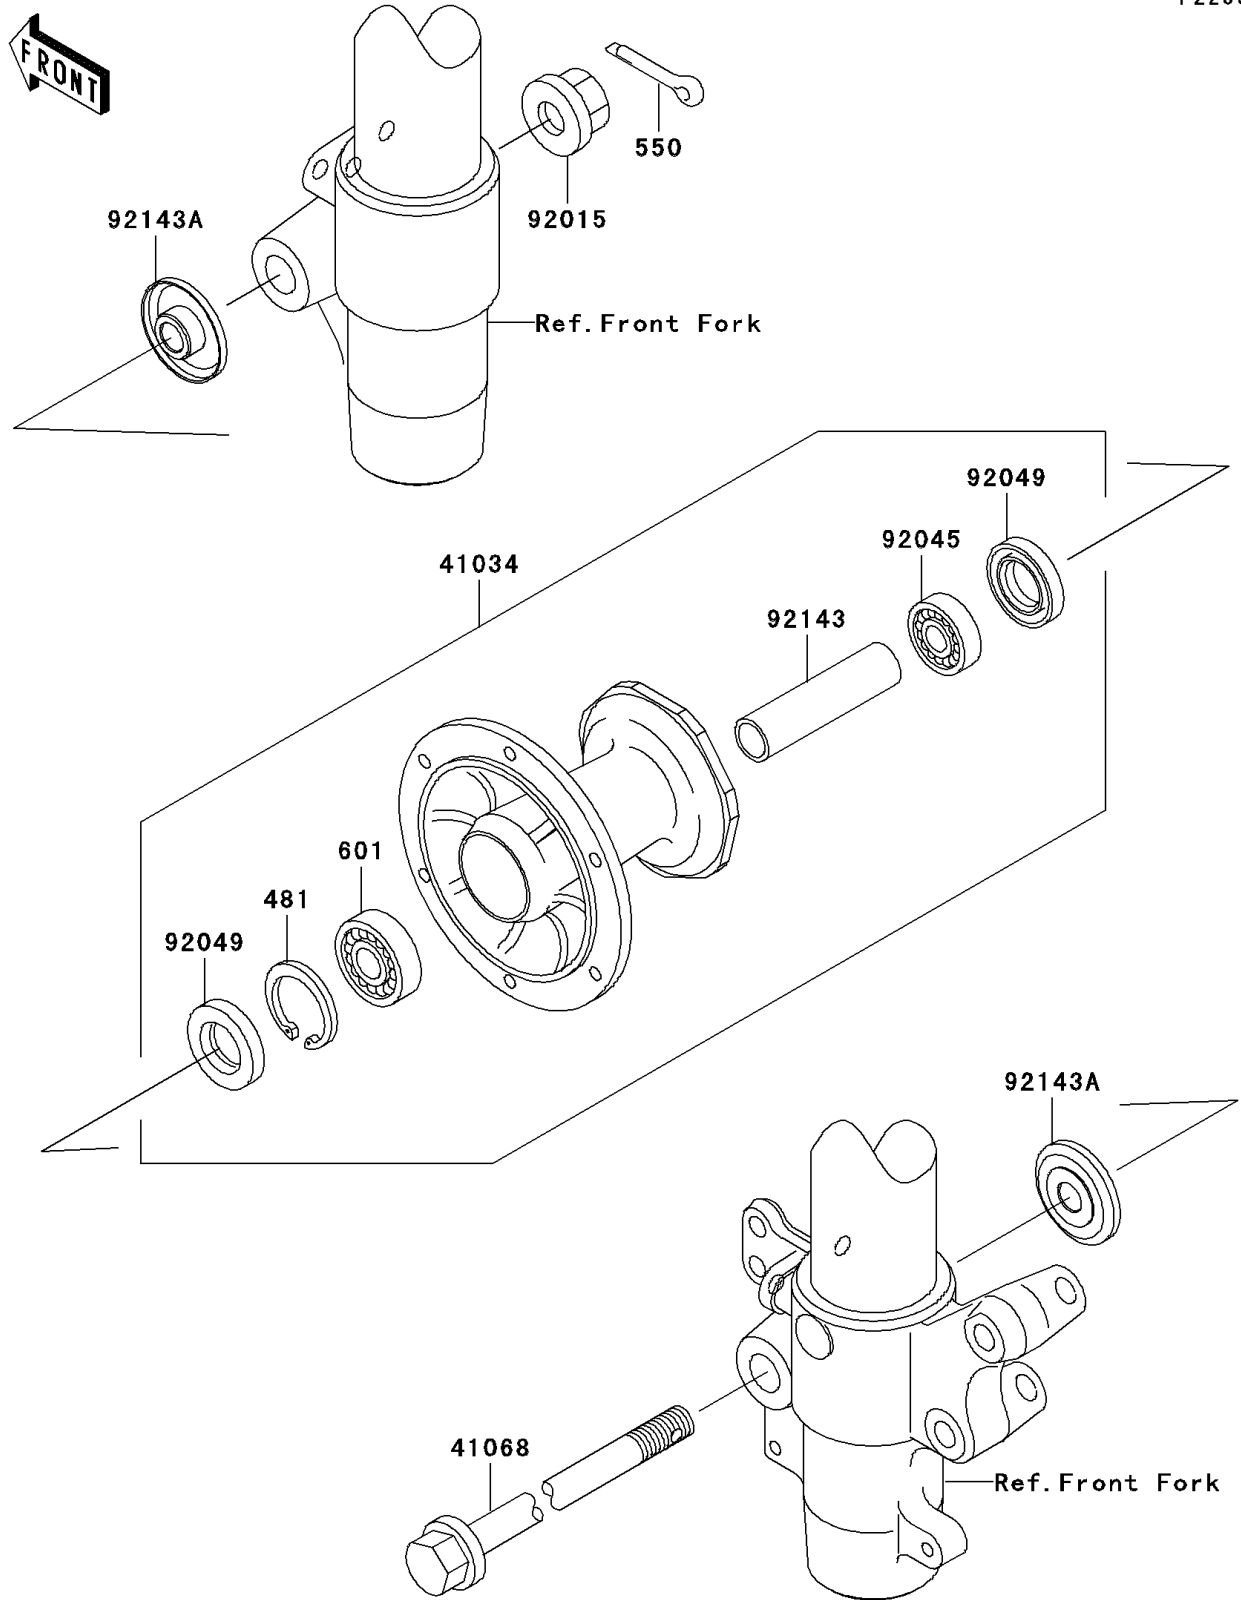

2001 KX100 PARTS DIAGRAM

Front Hub

F2230

2001 KX100 PARTS LIST

Front Hub

ITEM NAME	PART NUMBER	QUANTITY
CIRCLIP-TYPE-C,37MM (Ref # 481)	481J3700	1
PIN-COTTER,2.5X20 (Ref # 550)	550D2520	1
BEARING-BALL,#6201UUC3 (Ref # 601)	601B6301UU	1
DRUM-ASSY,FRONT BRAKE (Ref # 41034)	41034-1310	1
AXLE,FR (Ref # 41068)	41068-1333	1
NUT,FLANGED,12MM (Ref # 92015)	92015-1433	1
BEARING-BALL,TMB201LLUC3/2A (Ref # 92045)	92045-1062	1
SEAL-OIL,TC20376.5 (Ref # 92049)	92049-1257	2
COLLAR,FR BRAKE DRUM,L=76 (Ref # 92143)	92143-1935	1
COLLAR,FR AXLE,L=12 (Ref # 92143A)	92143-1936	2