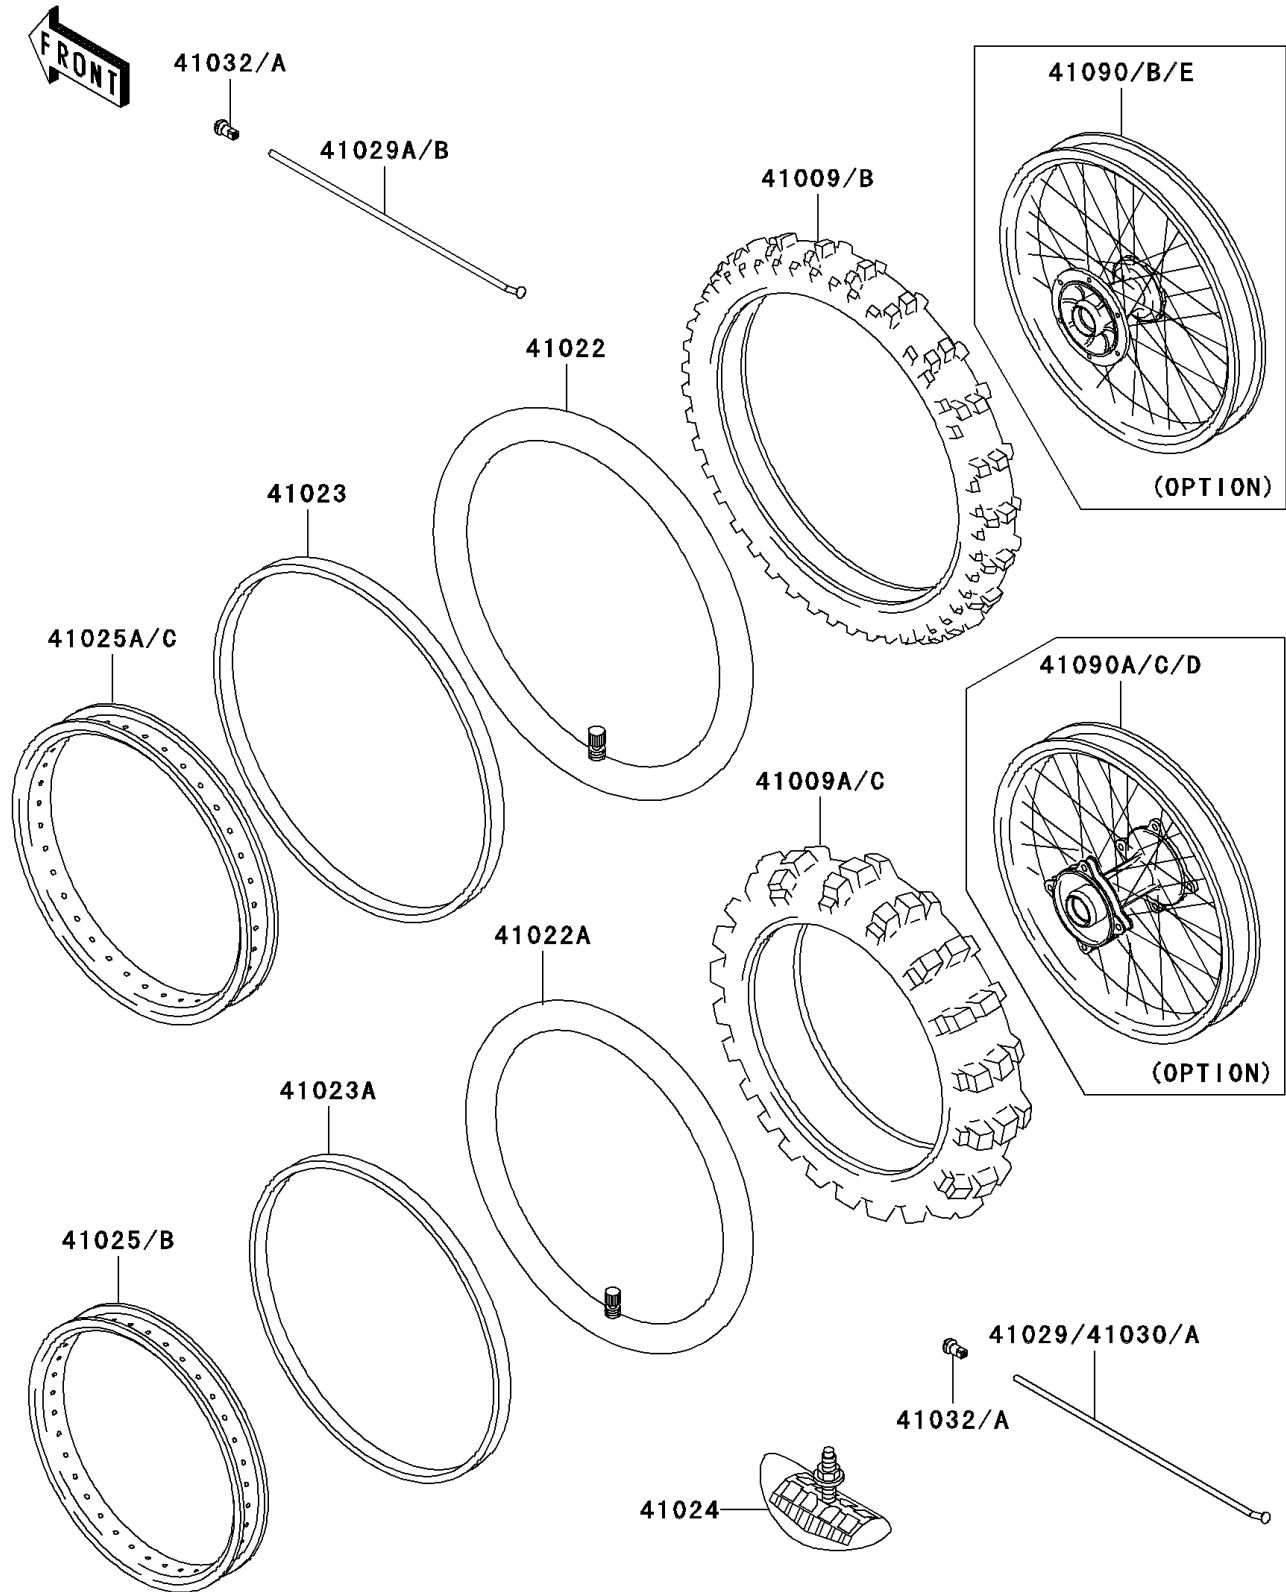

## 2002 KX100 PARTS DIAGRAM

Wheels/Tires

F2210

## 2002 KX100 PARTS LIST

### Wheels/Tires

ITEM NAME	PART NUMBER	QUANTITY
TIRE,FR,70/100-19 42M,M61(BS) (Ref # 41009B)	41009-1207	1
TIRE,RR,90/100-16 52M,M58(BS) (Ref # 41009C)	41009-1208	1
TUBE-TIRE,70/100-19(BS) (Ref # 41022)	41022-1203	1
TUBE-TIRE,90/100-16(BS) (Ref # 41022A)	41022-1204	1
BAND-RIM,X-19(BS) (Ref # 41023)	41023-1122	1
BAND-RIM,X-16A(BS) (Ref # 41023A)	41023-1123	1
STOPPER-RIM,1.85-M(DUNLOP) (Ref # 41024)	41024-011	1
RIM,RR,1.85X16 (Ref # 41025)	41025-1347	1
RIM,FR,1.40X19 (Ref # 41025A)	41025-1356	1
SPOKE-INNER,RR,179MMX170D (Ref # 41029)	41029-1278	1
SPOKE-INNER,FR,RH,211MMX165D (Ref # 41029A)	41029-1288	1
SPOKE-INNER,FR,LH,207MMX165D (Ref # 41029B)	41029-1289	1
SPOKE-OUTER,RR,RH,171MMX170D (Ref # 41030)	41030-1151	1
SPOKE-OUTER,RR,LH,175MMX170D (Ref # 41030A)	41030-1161	1
NIPPLE-SPOKE (Ref # 41032)	41032-1054	1
WHEEL-SUB ASSY,FR (Ref # 41090B)	41090-1140	1
WHEEL-SUB ASSY,RR (Ref # 41090C)	41090-1141	1