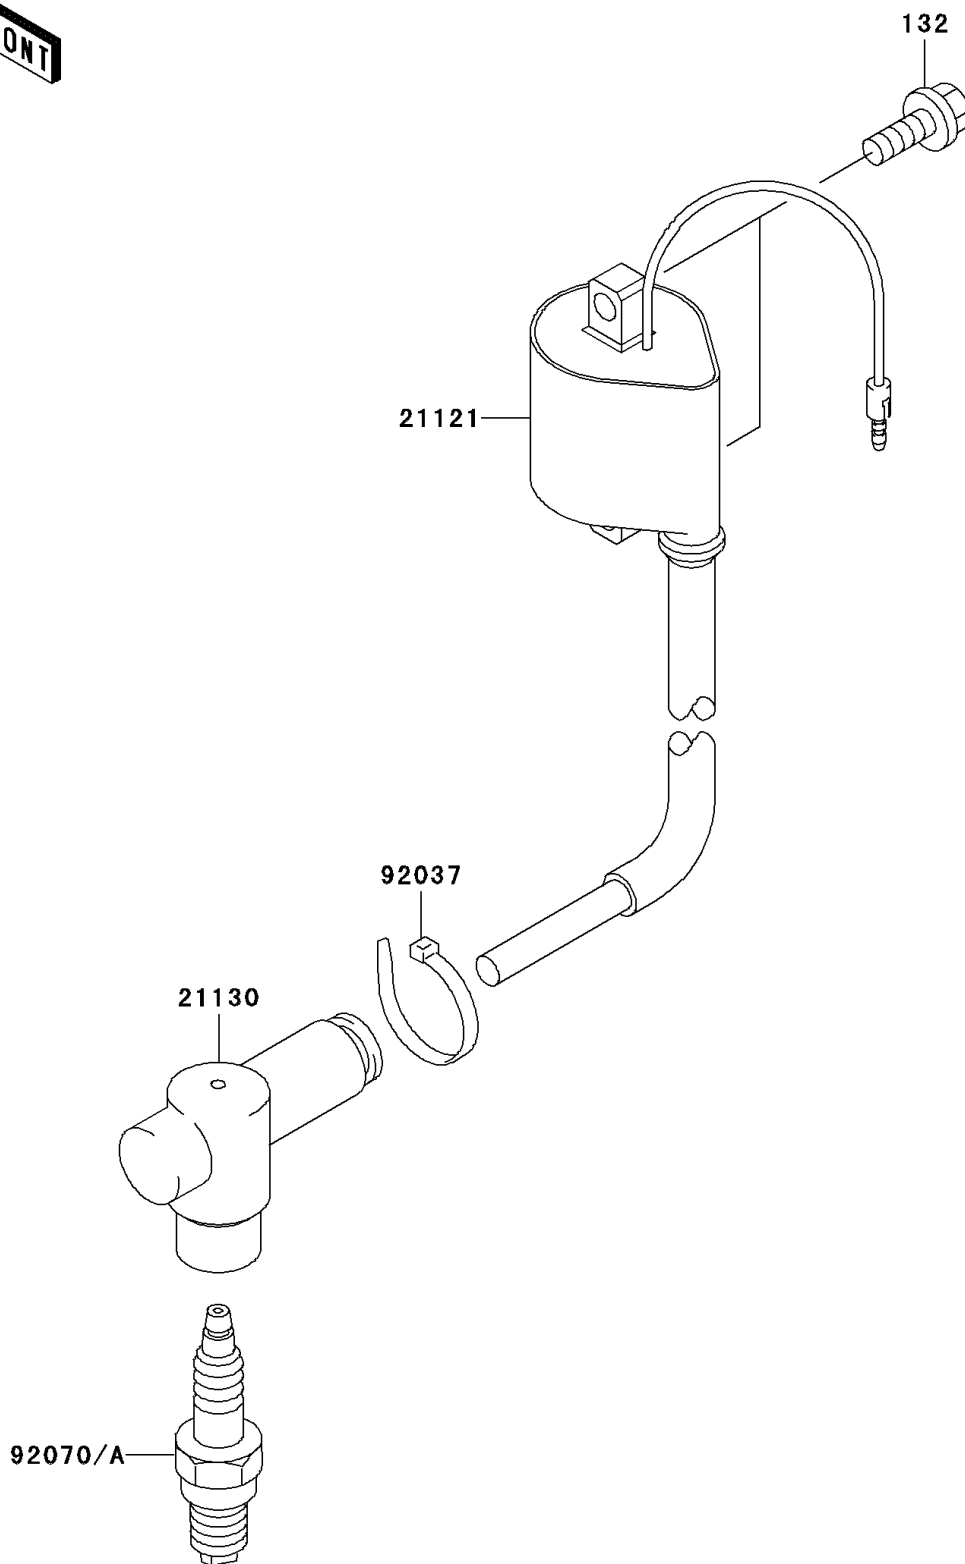

2002 KX100 PARTS DIAGRAM

Ignition System

E1830

2002 KX100 PARTS LIST

Ignition System

ITEM NAME	PART NUMBER	QUANTITY
BOLT-FLANGED-SMALL (Ref # 132)	132G0616	1
COIL-IGNITION (Ref # 21121)	21121-1296	1
CAP-SPARK PLUG (Ref # 21130)	21130-1077	1
CLAMP (Ref # 92037)	92037-1173	1
PLUG-SPARK,BR9EVX(NGK),SOLID (Ref # 92070)	92070-1228	1
PLUG-SPARK,R6252K-105NGK,SOLID (Ref # 92070A)	92070-1241	1