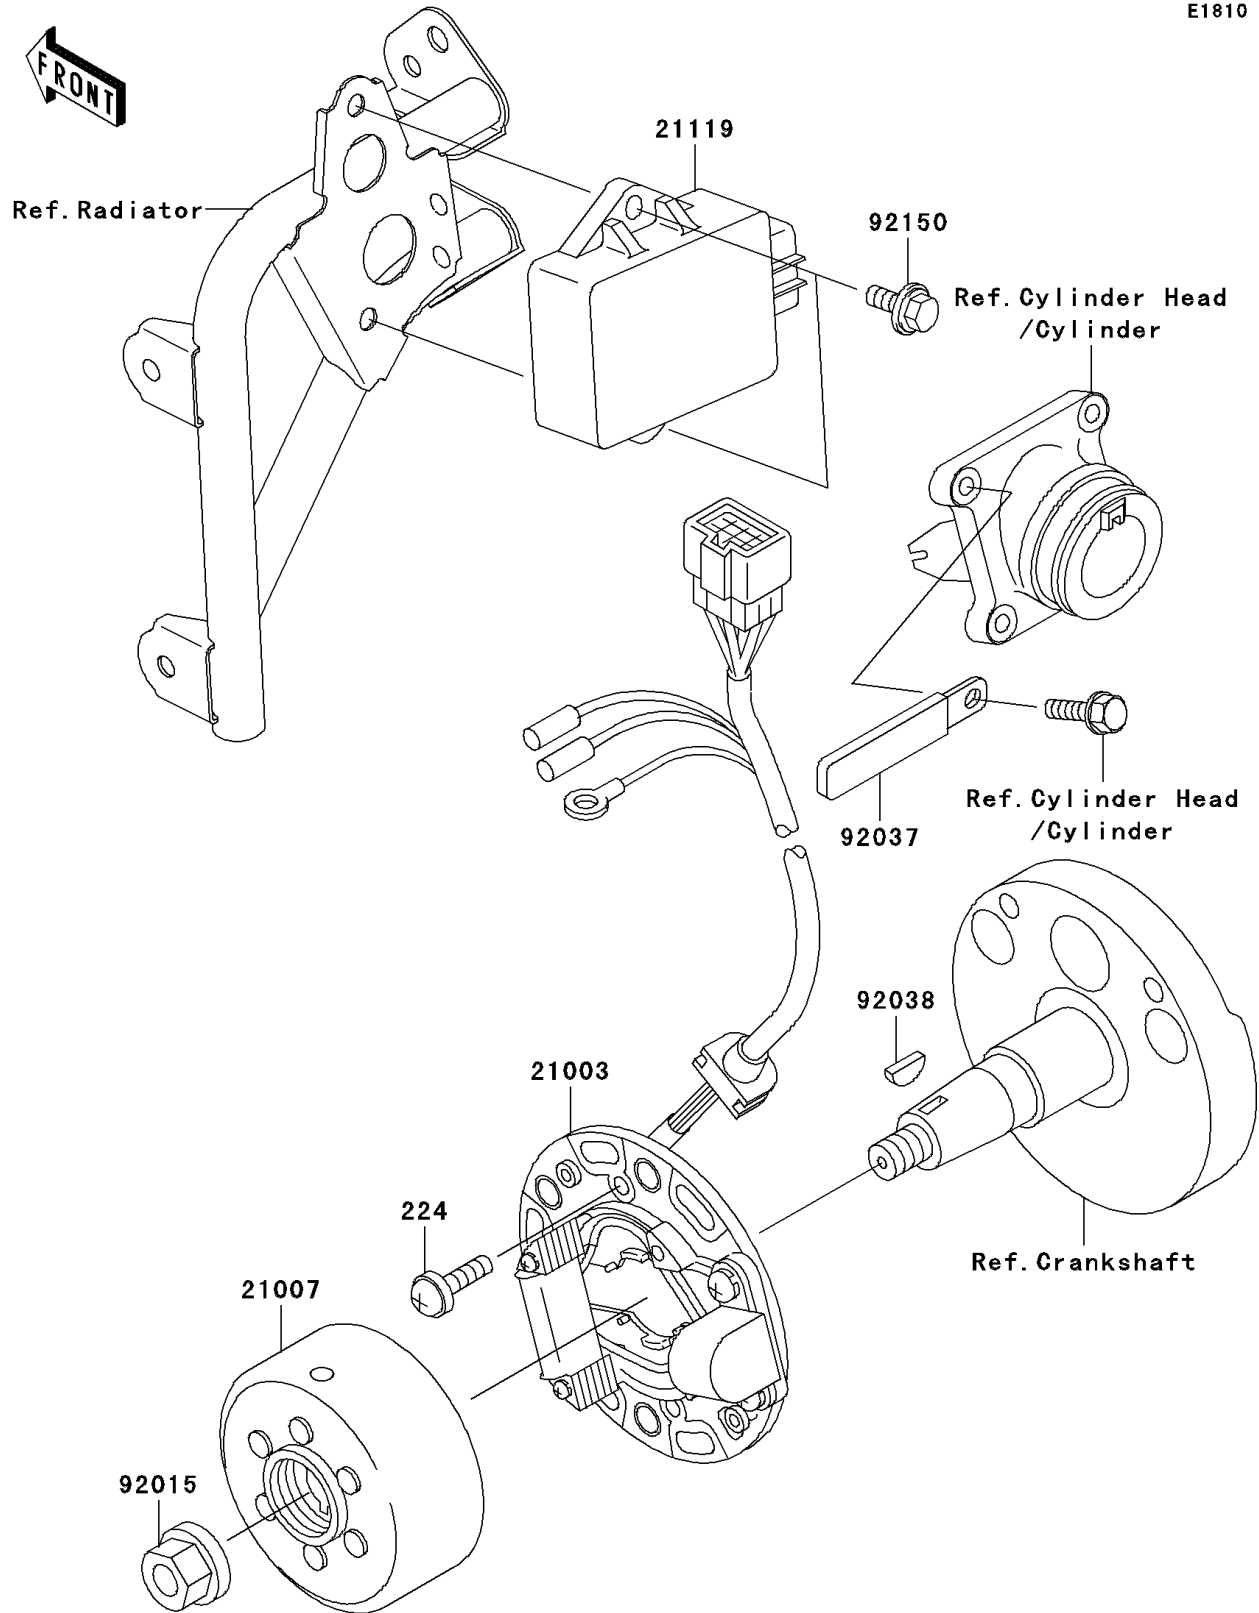

## 2002 KX100 PARTS DIAGRAM

Generator

E1810

## 2002 KX100 PARTS LIST

Generator

ITEM NAME	PART NUMBER	QUANTITY
SCREW-PAN-WP-CROS (Ref # 224)	224B0614	1
STATOR (Ref # 21003)	21003-1366	1
ROTOR,MAGNETO (Ref # 21007)	21007-1239	1
IGNITER (Ref # 21119)	21119-1589	1
NUT,FLANGED,10MM (Ref # 92015)	92015-077	1
CLAMP,L=60 (Ref # 92037)	92037-1069	1
KEY,WOODRUFF (Ref # 92038)	92038-001	1
BOLT,FLANGED,6X16 (Ref # 92150)	92150-1506	1