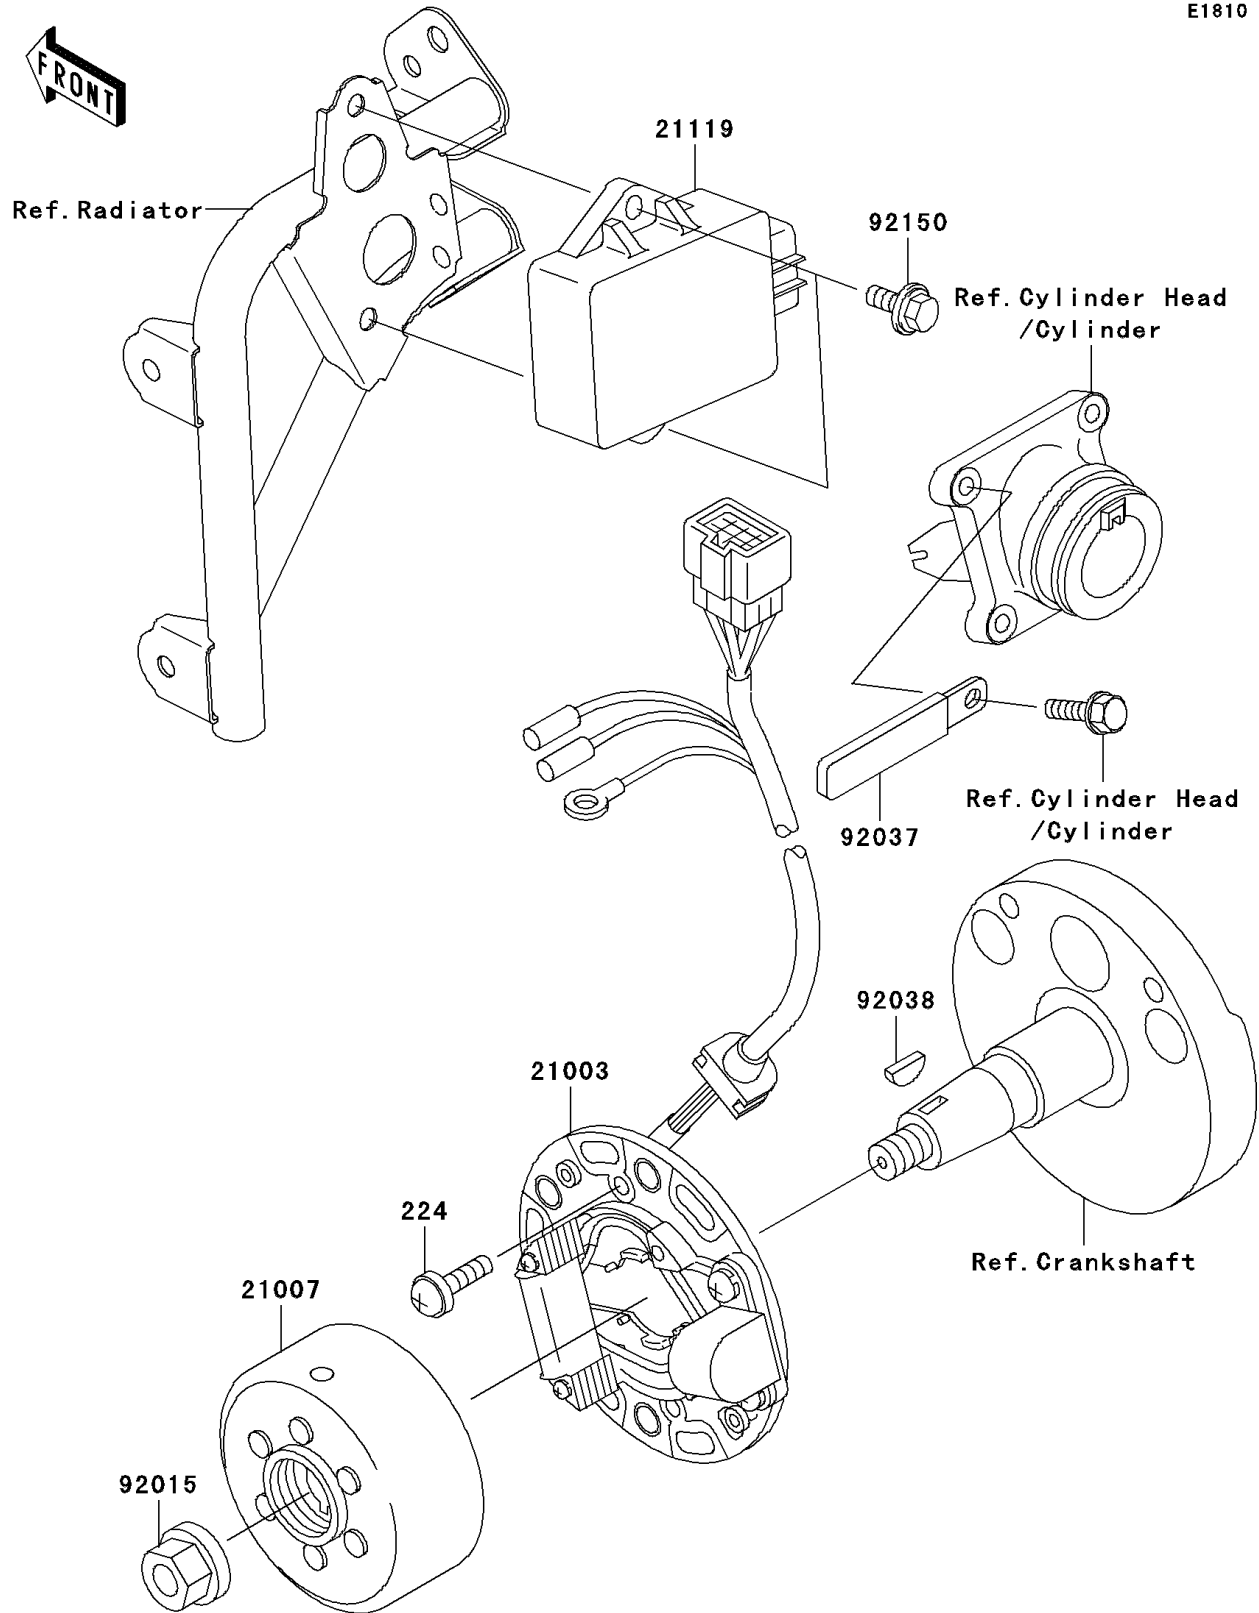

2001 KX100 PARTS DIAGRAM

Generator

E1810

2001 KX100 PARTS LIST

Generator

ITEM NAME	PART NUMBER	QUANTITY
SCREW-PAN-WP-CROS (Ref # 224)	224B0614	2
STATOR (Ref # 21003)	21003-1366	1
ROTOR,MAGNETO (Ref # 21007)	21007-1239	1
IGNITER (Ref # 21119)	21119-1589	1
NUT,FLANGED,10MM (Ref # 92015)	92015-077	1
CLAMP,L=60 (Ref # 92037)	92037-1069	1
KEY,WOODRUFF (Ref # 92038)	92038-001	1
BOLT,FLANGED,6X16 (Ref # 92150)	92150-1506	2