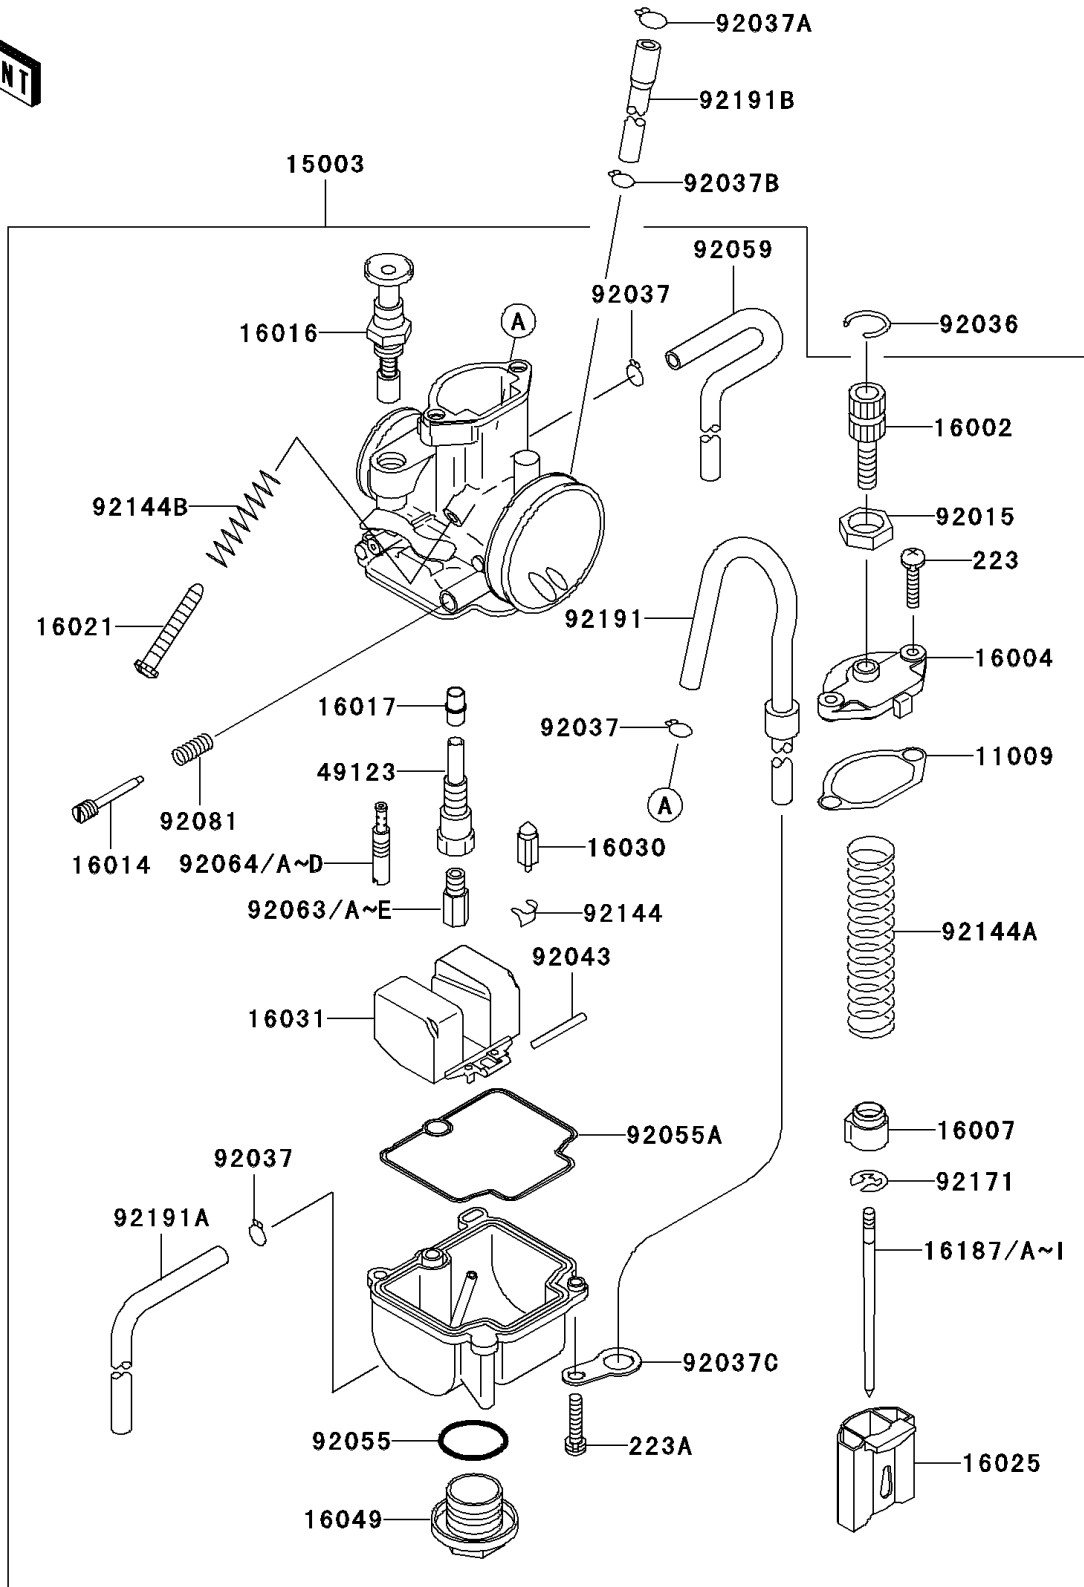

## 2002 KX100 PARTS LIST

Carburetor

ITEM NAME	PART NUMBER	QUANTITY
GASKET,MIXING CHAMBER (Ref # 11009)	11009-1759	1
CARBURETOR-ASSY (Ref # 15003)	15003-1643	1
ADJUSTER-CABLE (Ref # 16002)	16002-1056	1
CAP-CHAMBER,MIXING (Ref # 16004)	16004-1065	1
SEAT-SPRING,THROTTLE VALVE (Ref # 16007)	16007-1155	1
SCREW-PILOT AIR (Ref # 16014)	16014-1058	1
PLUNGER,STARTER (Ref # 16016)	16016-1075	1
JET-NEEDLE (Ref # 16017)	16017-1431	1
SCREW-THROTTLE STOP (Ref # 16021)	16021-1161	1
VALVE-THROTTLE,CA3.5 (Ref # 16025)	16025-1220	1
VALVE-FLOAT (Ref # 16030)	16030-1064	1
FLOAT (Ref # 16031)	16031-1065	1
COVER-MAIN JET (Ref # 16049)	16049-1051	1
NEEDLE-JET,NAPD (Ref # 16187)	16187-1177	1
NEEDLE-JET,NAPE (Ref # 16187A)	16187-1178	1
NEEDLE-JET,NAPF (Ref # 16187B)	16187-1179	1
NEEDLE-JET,NAPG (Ref # 16187C)	16187-1180	1
NEEDLE-JET,NAPH (Ref # 16187D)	16187-1181	1
NEEDLE-JET,NAQD (Ref # 16187E)	16187-1183	1
NEEDLE-JET,NAQE (Ref # 16187F)	16187-1184	1
NEEDLE-JET,NAQF (Ref # 16187G)	16187-1185	1
NEEDLE-JET,NAQG (Ref # 16187H)	16187-1186	1
NEEDLE-JET,NAQH (Ref # 16187I)	16187-1187	1
HOLDER-MAIN JET (Ref # 49123)	49123-1054	1
NUT,CABLE ADJUST LOCK (Ref # 92015)	92015-1574	1
RING-SNAP (Ref # 92036)	92036-018	1
CLAMP,TUBE (Ref # 92037)	92037-1396	1
CLAMP,TUBE (Ref # 92037A)	92037-147	1
CLAMP (Ref # 92037B)	92037-1712	1