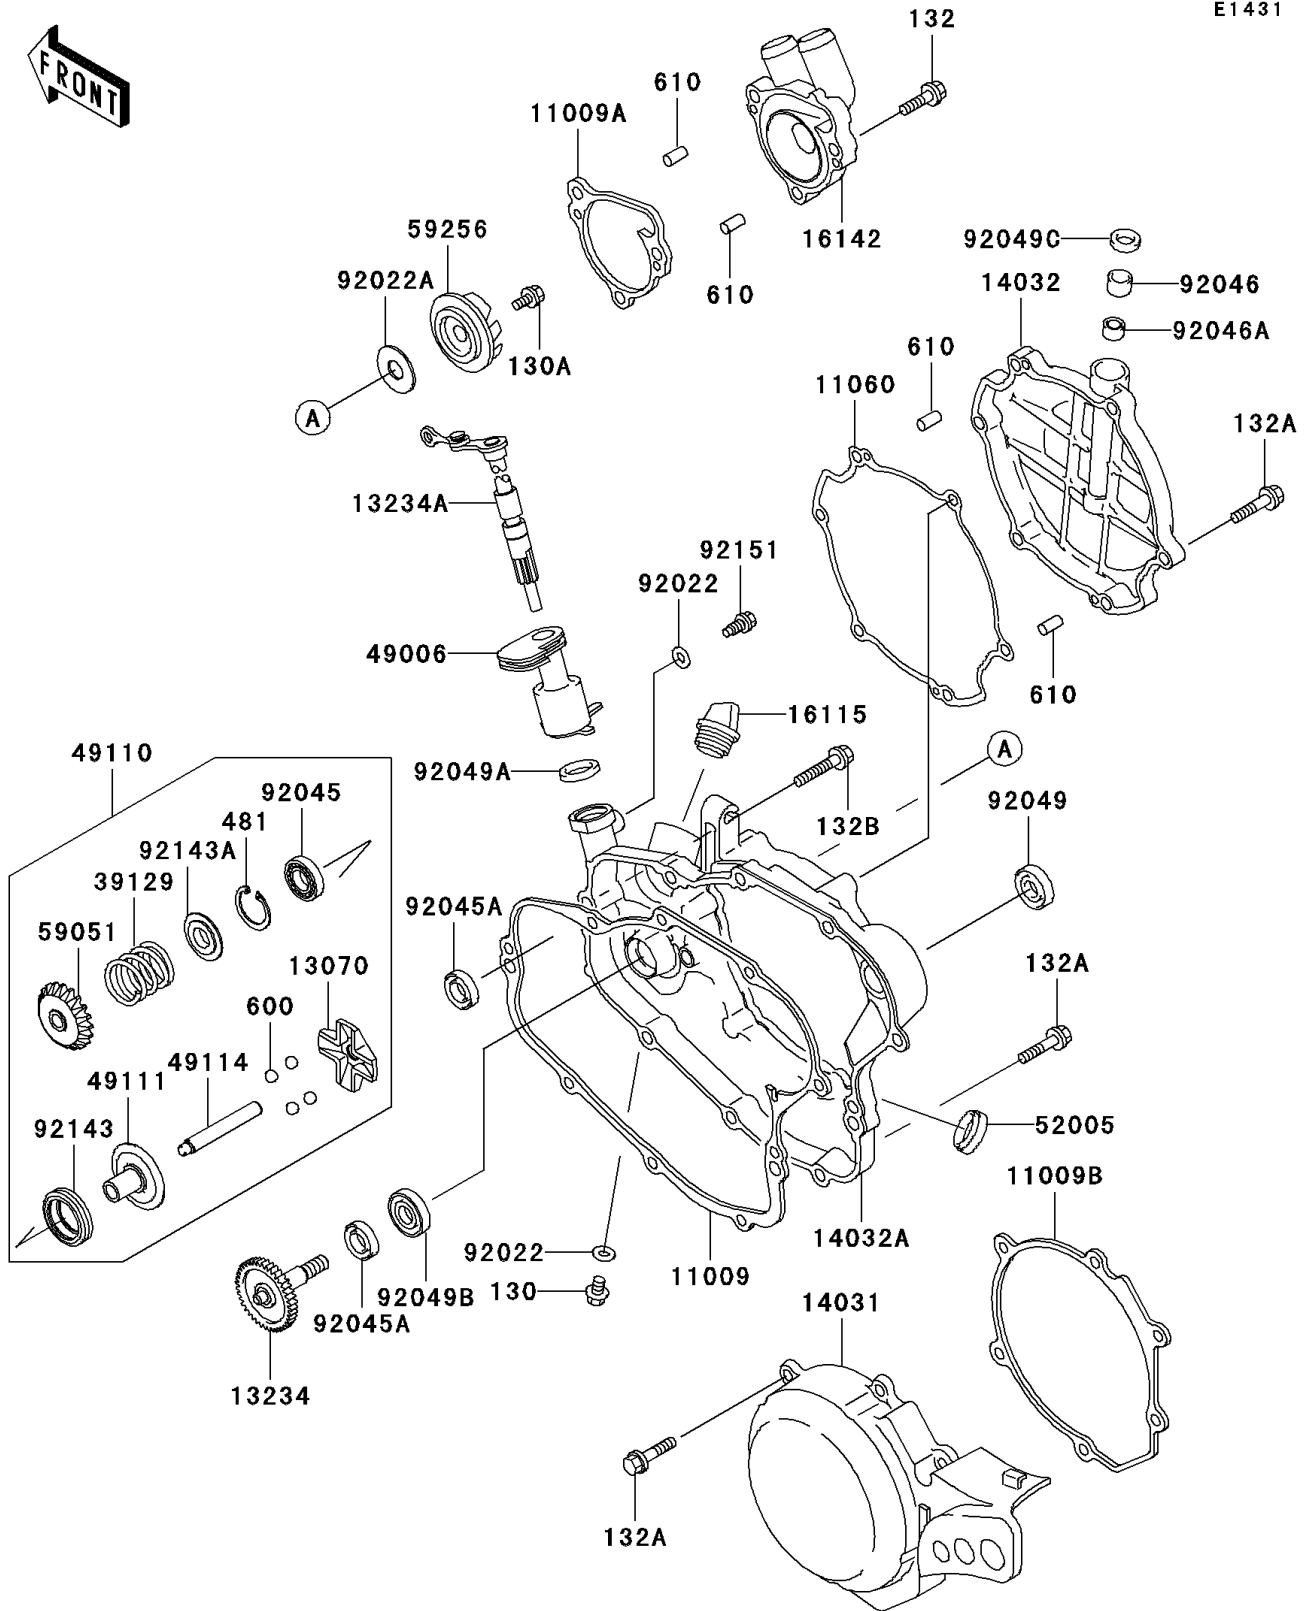

## 2002 KX100 PARTS DIAGRAM

Engine Cover(s)(D1/D2)

E1431

## 2002 KX100 PARTS LIST

Engine Cover(s)(D1/D2)

ITEM NAME	PART NUMBER	QUANTITY
BOLT-FLANGED,6X8 (Ref # 130)	130B0608	1
BOLT-FLANGED (Ref # 130A)	130P0510	1
BOLT-FLANGED-SMALL (Ref # 132)	132G0620	1
BOLT-FLANGED-SMALL (Ref # 132A)	132G0625	1
BOLT-FLANGED-SMALL (Ref # 132B)	132G0630	1
CIRCLIP (Ref # 481)	481J2400	1
BALL-STEEL,5/16" (Ref # 600)	600A1000	1
GASKET,CLUTCH COVER (Ref # 11009)	11009-1971	1
GASKET,PUMP COVER (Ref # 11009A)	11009-1972	1
GASKET,GENERATOR COVER (Ref # 11009B)	11009-1973	1
GASKET,CLUTCH COVER (Ref # 11060)	11060-1795	1
GUIDE,GOVERNOR (Ref # 13070)	13070-1309	1
SHAFT-COMP,WATER PUMP (Ref # 13234)	13234-1103	1
SHAFT-COMP,GOVERNOR (Ref # 13234A)	13234-1104	1
COVER-GENERATOR (Ref # 14031)	14031-1241	1
COVER-CLUTCH,OUTSIDE (Ref # 14032)	14032-1463	1
COVER-CLUTCH,INSIDE (Ref # 14032A)	14032-1514	1
CAP-OIL FILLER (Ref # 16115)	16115-018	1
COVER-PUMP,WATER (Ref # 16142)	16142-1144	1
SPRING-GOVERNOR (Ref # 39129)	39129-1022	1
BOOT,GOVERNOR (Ref # 49006)	49006-1313	1
GOVERNOR-ASSY (Ref # 49110)	49110-1101	1
HOLDER-GOVERNOR WEIGHT (Ref # 49111)	49111-1064	1
SHAFT-GOVERNOR (Ref # 49114)	49114-1101	1
GAUGE,OIL LEVEL (Ref # 52005)	52005-1055	1
GEAR-SPUR,GOVERNOR (Ref # 59051)	59051-1331	1
IMPELLER (Ref # 59256)	59256-1064	1
WASHER,6.1X12X1 (Ref # 92022)	92022-077	1
WASHER,5.2X13X1 (Ref # 92022A)	92022-1380	1

## 2002 KX100 PARTS LIST

Engine Cover(s)(D1/D2)

ITEM NAME	PART NUMBER	QUANTITY
BEARING-BALL,6901 (Ref # 92045)	92045-1246	1
BEARING-BALL,608MC3 (Ref # 92045A)	92045-1305	1
BEARING-NEEDLE,HK1010 (Ref # 92046)	92046-1160	1
BEARING-NEEDLE,6BTM109 (Ref # 92046A)	92046-1217	1
SEAL-OIL,SB16244 (Ref # 92049)	92049-002	1
SEAL-OIL (Ref # 92049A)	92049-1262	1
SEAL-OIL,MHSD8X18X10J-1 (Ref # 92049B)	92049-1366	1
SEAL-OIL,BG1408F0 (Ref # 92049C)	92049-1414	1
COLLAR (Ref # 92143)	92143-1932	1
COLLAR (Ref # 92143A)	92143-1933	1
BOLT (Ref # 92151)	92151-1180	1
ROLLER,4X8 (Ref # 610)	610A0408	1