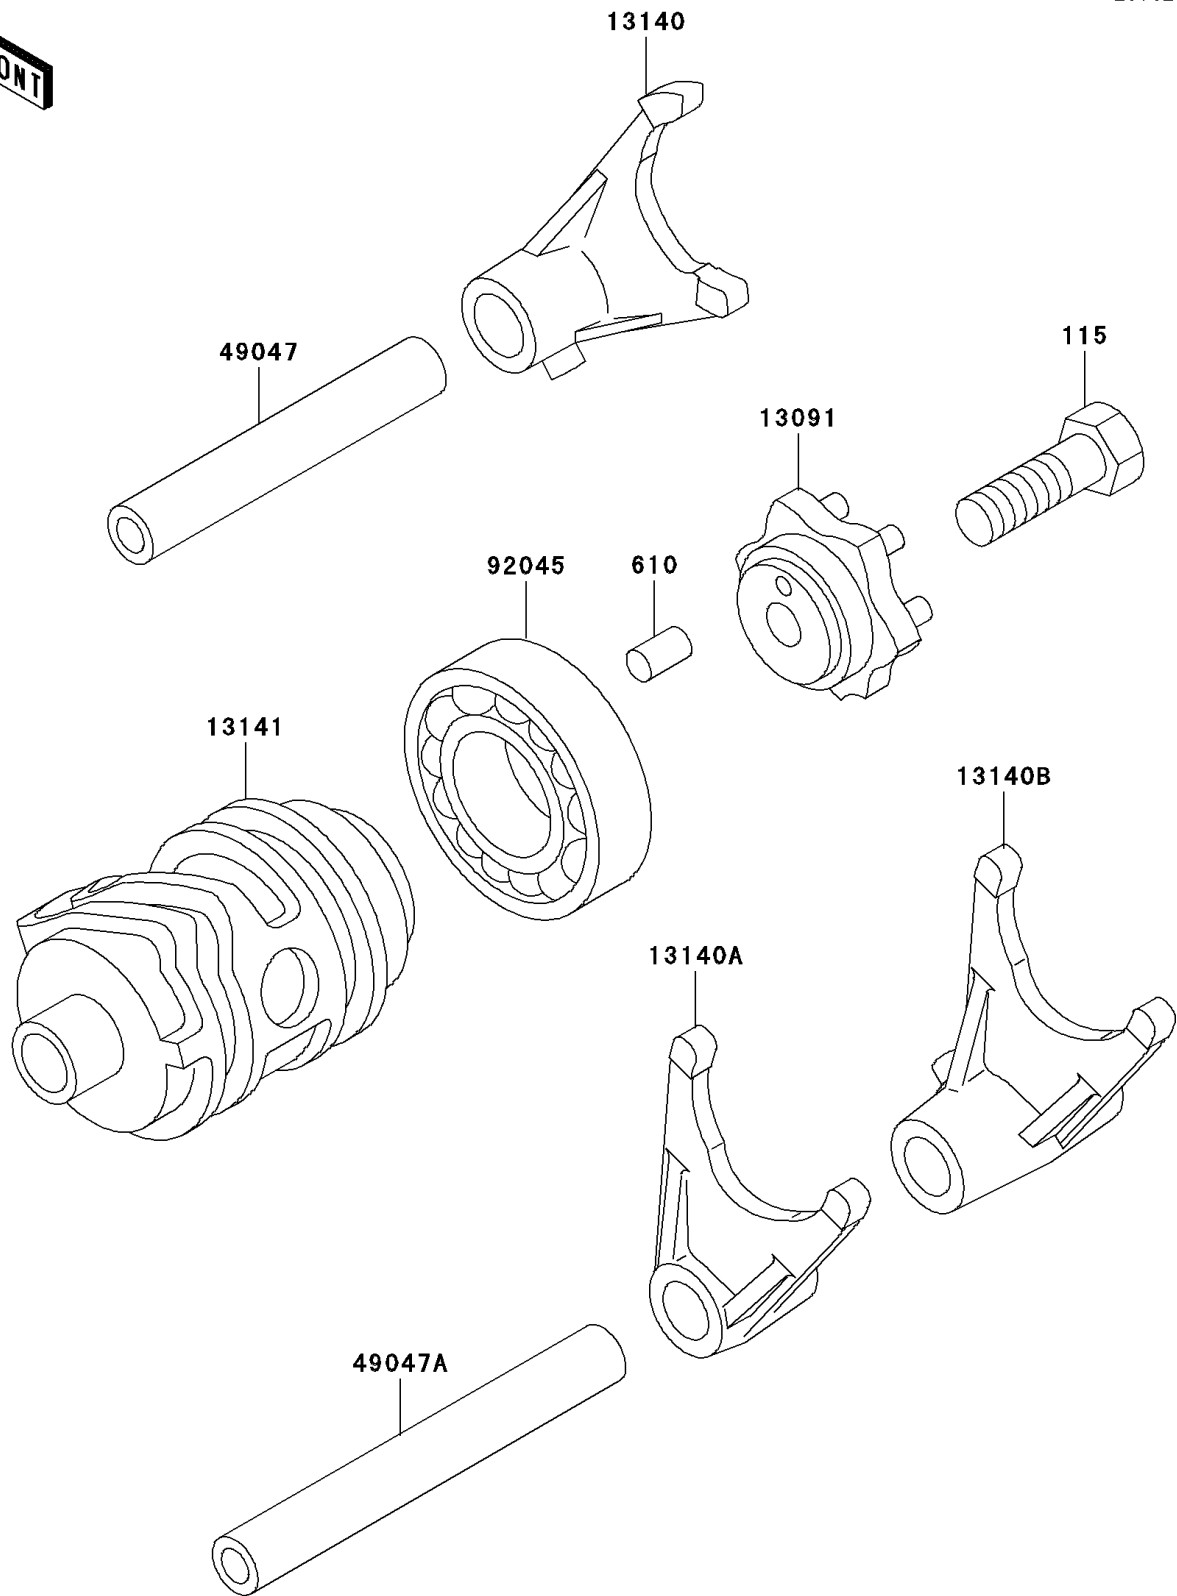

2002 KX100 PARTS DIAGRAM

Gear Change Drum/Shift Fork(s)

E1362

2002 KX100 PARTS LIST

Gear Change Drum/Shift Fork(s)

ITEM NAME	PART NUMBER	QUANTITY
BOLT-SMALL-UPSET (Ref # 115)	115G0825	1
ROLLER,4X8 (Ref # 610)	610A0408	1
HOLDER,CHANGE DRUM (Ref # 13091)	13091-1390	1
FORK-SHIFT,5TH&6TH (Ref # 13140)	13140-1302	1
FORK-SHIFT,2ND&3RD (Ref # 13140A)	13140-1303	1
FORK-SHIFT,LOW&4TH (Ref # 13140B)	13140-1304	1
DRUM-CHANGE (Ref # 13141)	13141-1120	1
ROD-SHIFT,5.9X10X64.5 (Ref # 49047)	49047-1063	1
ROD-SHIFT,5.9X10X81 (Ref # 49047A)	49047-1064	1
BEARING-BALL,6905Z (Ref # 92045)	92045-1058	1