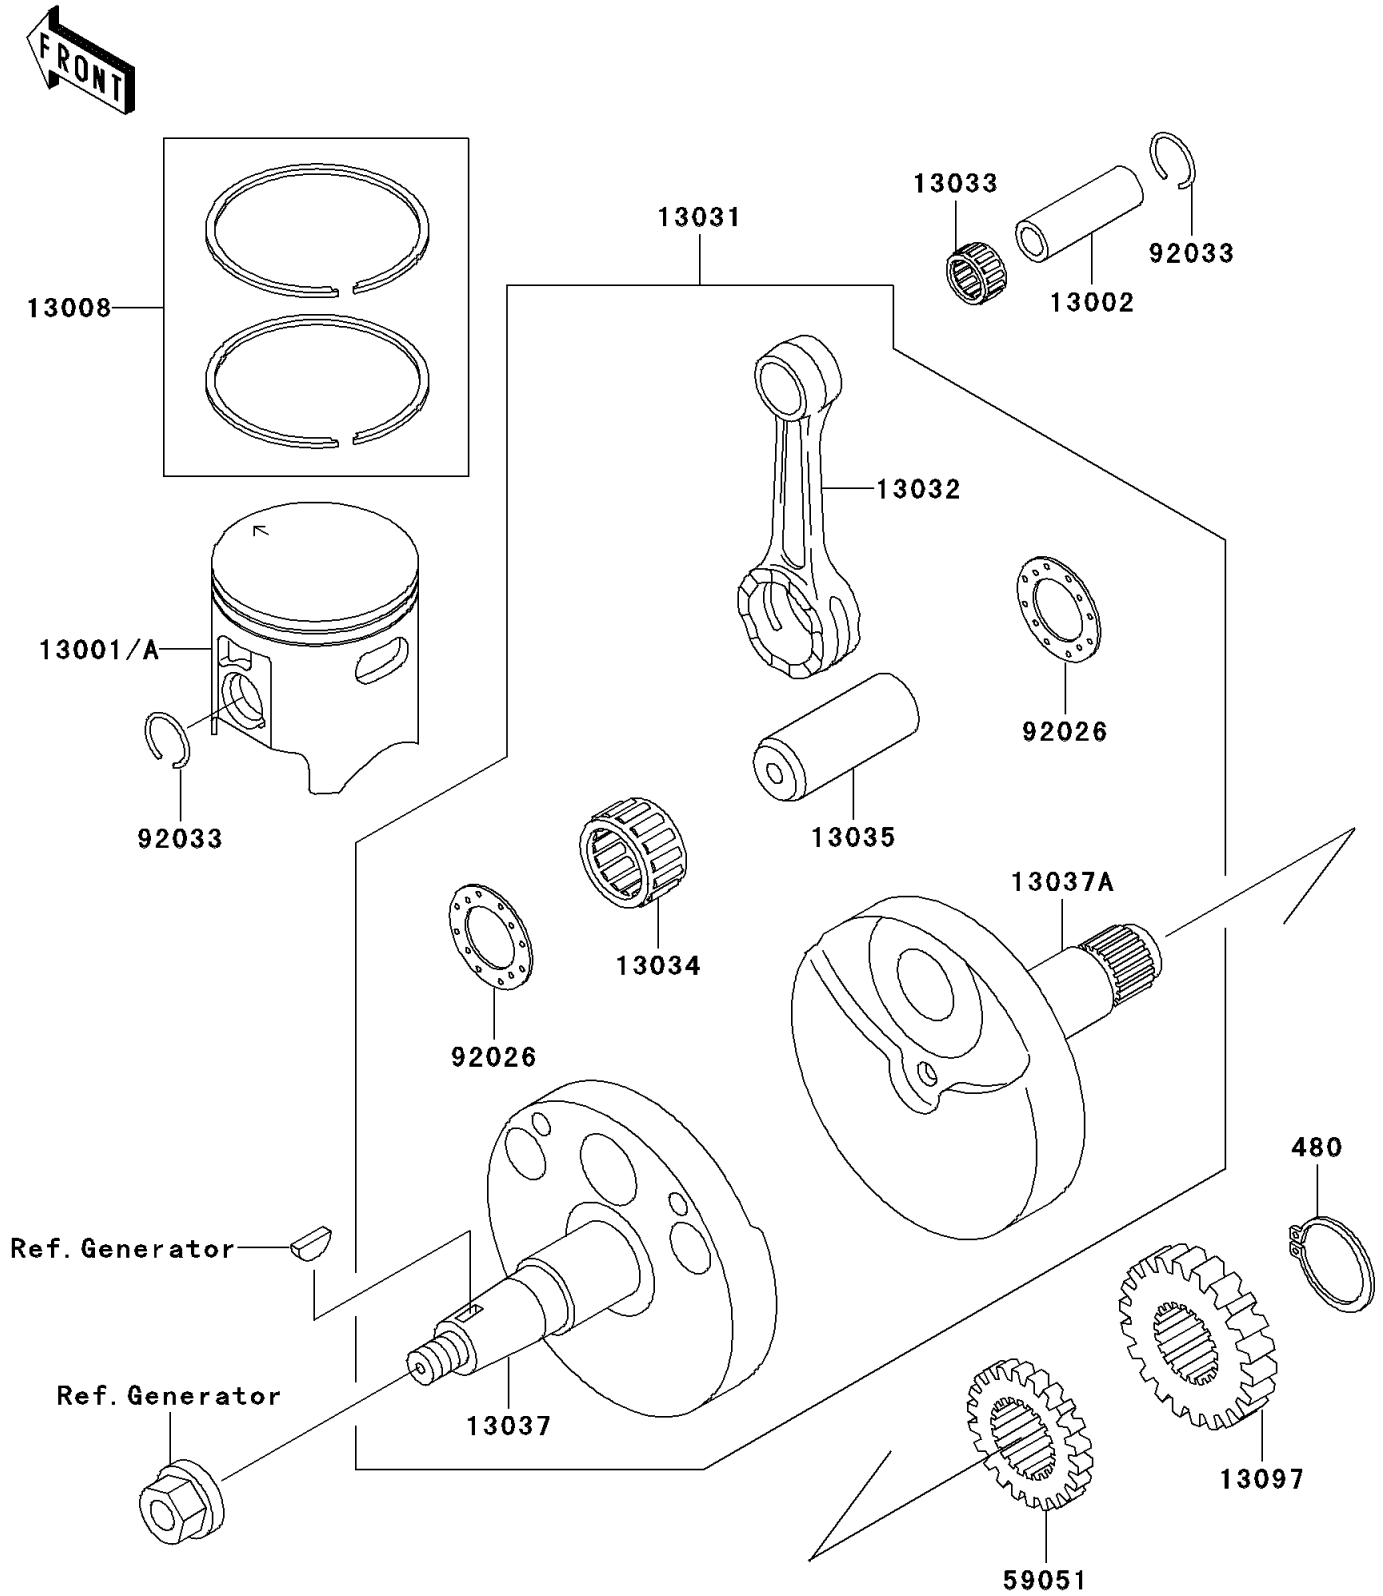

2004 KX100 PARTS DIAGRAM

Crankshaft/Piston(s)

E1320

2004 KX100 PARTS LIST

Crankshaft/Piston(s)

ITEM NAME	PART NUMBER	QUANTITY
CIRCLIP-TYPE-C,16MM (Ref # 480)	480J1600	1
PISTON-ENGINE (Ref # 13001A)	13001-1503	1
PIN-PISTON (Ref # 13002)	13002-1018	1
RING-SET-PISTON (Ref # 13008)	13008-1107	1
CRANKSHAFT-COMP (Ref # 13031)	13031-1481	1
ROD-CONNECTING (Ref # 13032)	13032-1230	1
BEARING-SMALL END,14R1818AP-1 (Ref # 13033)	13033-1053	1
BEARING-BIG END,B4 (Ref # 13034)	13034-1104	1
PIN-CRANK (Ref # 13035)	13035-1054	1
CRANKSHAFT,LH (Ref # 13037)	13037-1634	1
CRANKSHAFT,RH (Ref # 13037A)	13037-1635	1
GEAR-PRIMARY SPUR,20T (Ref # 13097)	13097-1148	1
GEAR-SPUR,PUMP,23T (Ref # 59051)	59051-1146	1
SPACER,22.2X37X1.0 (Ref # 92026)	92026-1136	1
RING-SNAP (Ref # 92033)	92033-1050	1