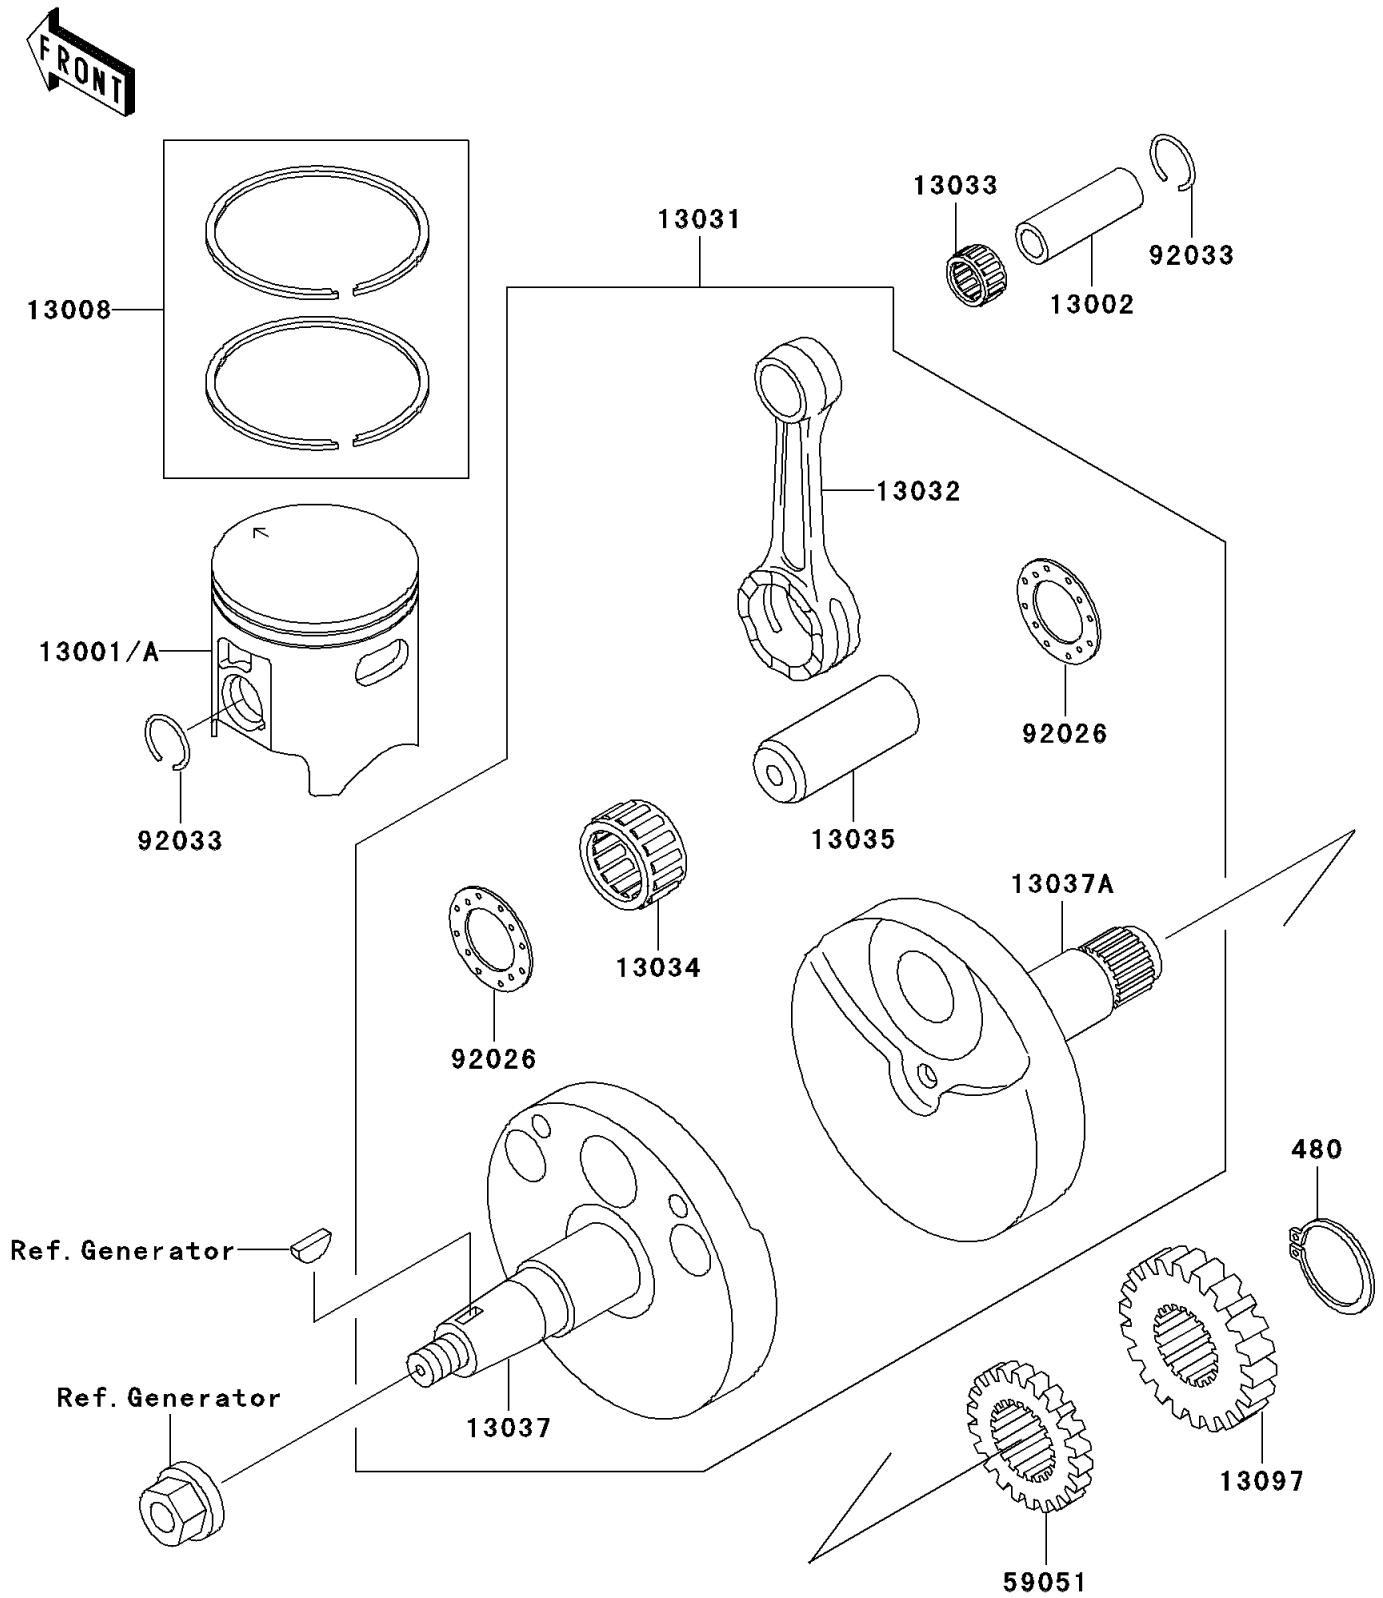

2002 KX100 PARTS DIAGRAM

Crankshaft/Piston(s)

E1320

2002 KX100 PARTS LIST

Crankshaft/Piston(s)

ITEM NAME	PART NUMBER	QUANTITY
CIRCLIP-TYPE-C,16MM (Ref # 480)	480J1600	1
PISTON-ENGINE (Ref # 13001A)	13001-1503	1
PIN-PISTON (Ref # 13002)	13002-1018	1
RING-SET-PISTON (Ref # 13008)	13008-1107	1
CRANKSHAFT-COMP (Ref # 13031)	13031-1481	1
ROD-CONNECTING (Ref # 13032)	13032-1230	1
BEARING-SMALL END,14R1818AP-1 (Ref # 13033)	13033-1053	1
BEARING-BIG END,B4 (Ref # 13034)	13034-1104	1
PIN-CRANK (Ref # 13035)	13035-1054	1
CRANKSHAFT,LH (Ref # 13037)	13037-1634	1
CRANKSHAFT,RH (Ref # 13037A)	13037-1635	1
GEAR-PRIMARY SPUR,20T (Ref # 13097)	13097-1148	1
GEAR-SPUR,PUMP,23T (Ref # 59051)	59051-1146	1
SPACER,22.2X37X1.0 (Ref # 92026)	92026-1136	1
RING-SNAP (Ref # 92033)	92033-1050	1