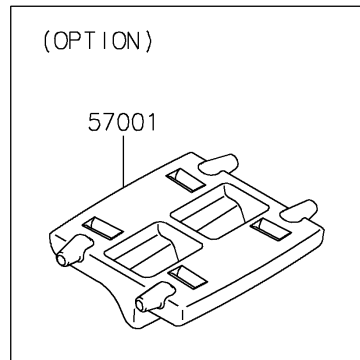

2020 NINJA® 1000SX PARTS DIAGRAM

Accessory(Wheel Rim Tape)

F2910J

2020 NINJA® 1000SX PARTS LIST

Accessory(Wheel Rim Tape)

ITEM NAME	PART NUMBER	QUANTITY
RIM STRIPE APPLICATOR (Ref # 57001)	57001-1752	AR
WHEEL RIM TAPE, GREEN (Ref # 99994)	99994-0932	1
WHEEL RIM TAPE, SILVER (Ref # 99994A)	99994-0933	1