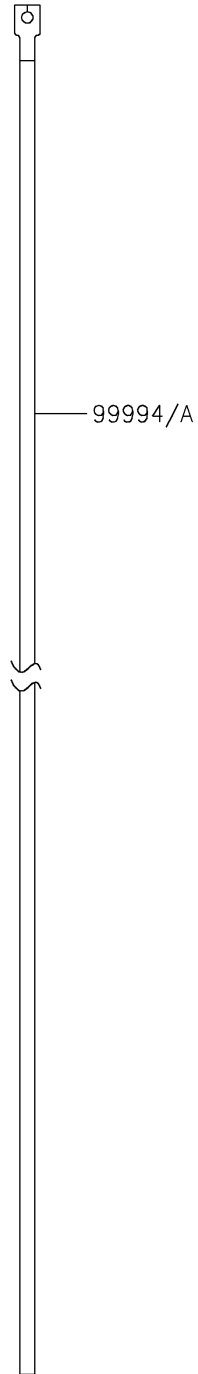

2020 NINJA® 1000SX PARTS DIAGRAM

Accessory(Wheel Rim Tape)

F2910J

2020 NINJA® 1000SX PARTS LIST

Accessory(Wheel Rim Tape)

ITEM NAME	PART NUMBER	QUANTITY
RIM STRIPE APPLICATOR (Ref # 57001)	57001-1752	AR
WHEEL RIM TAPE, GREEN (Ref # 99994)	99994-0932	1
WHEEL RIM TAPE, SILVER (Ref # 99994A)	99994-0933	1