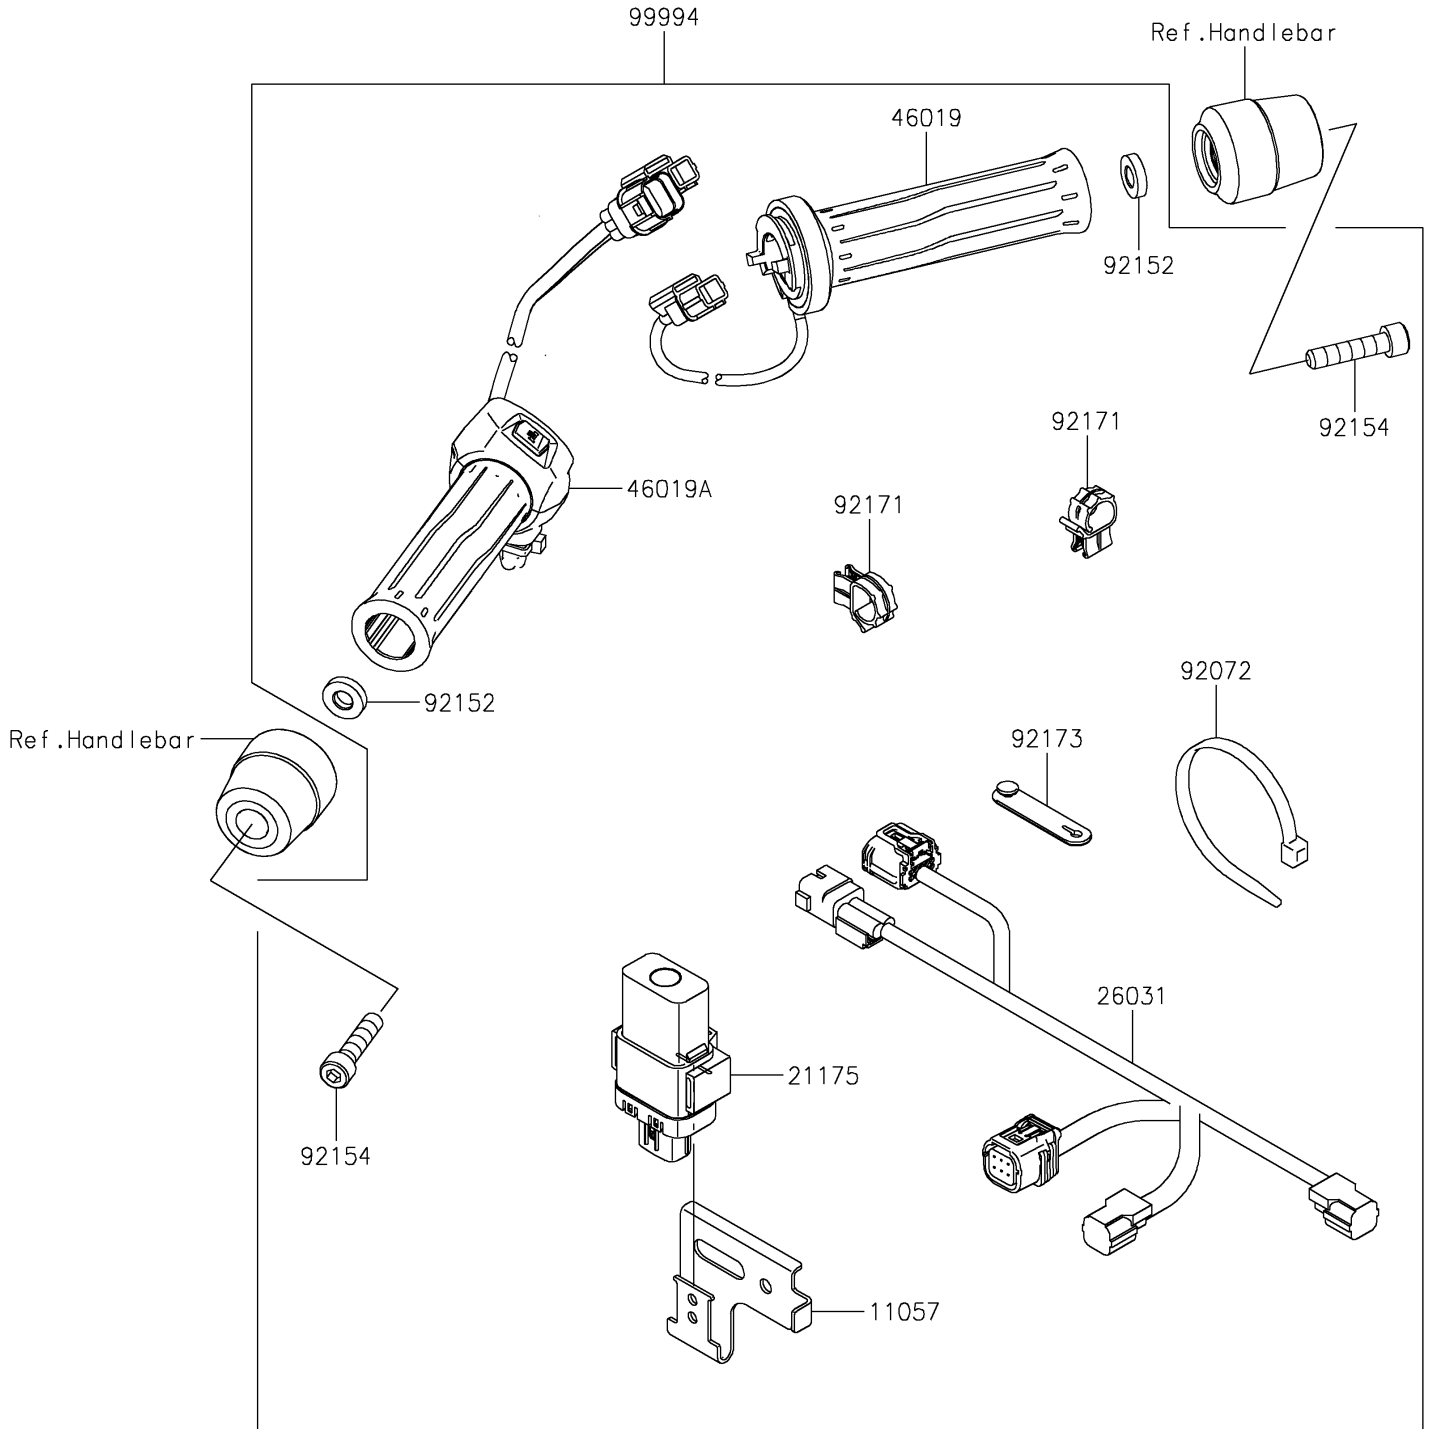

# 2020 NINJA® 1000SX PARTS DIAGRAM

Accessory(Grip Heater)

F2910F

## 2020 NINJA® 1000SX PARTS LIST

Accessory(Grip Heater)

ITEM NAME	PART NUMBER	QUANTITY
BRACKET (Ref # 11057)	11057-2960	1
CONTROL UNIT-ELECTRONIC,GH (Ref # 21175)	21175-1329	1
HARNESS,GRIP HEATER (Ref # 26031)	26031-2722	1
GRIP-ASSY,HEATER,RH (Ref # 46019)	46019-0096	1
GRIP-ASSY,HEATER,LH (Ref # 46019A)	46019-0097	1
BAND (Ref # 92072)	92072-3851	5
COLLAR (Ref # 92152)	92152-2663	2
BOLT,SOCKET,8X35 (Ref # 92154)	92154-4053	2
CLAMP,EDGE CLIP (Ref # 92171)	92171-1722	2
CLAMP (Ref # 92173)	92173-2198	3
GRIP HEATER (Ref # 99994)	99994-1412	1