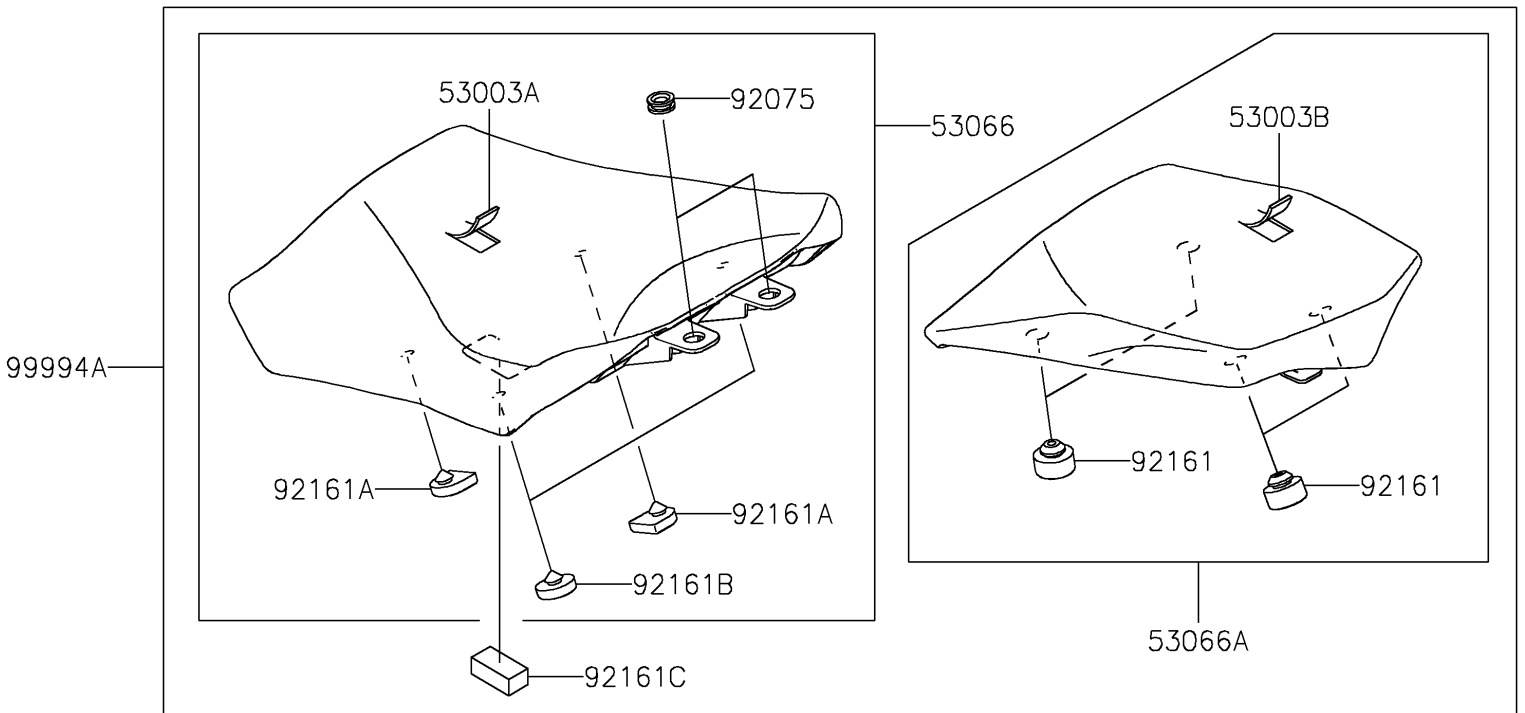

2020 NINJA® 1000SX PARTS DIAGRAM

Accessory(Seat)

F2910E

2020 NINJA® 1000SX PARTS LIST

Accessory(Seat)

ITEM NAME	PART NUMBER	QUANTITY
LEATHER,BLACK (Ref # 53003)	53003-0441-MA	1
LEATHER,FR SEAT,V.BLACK+BLK (Ref # 53003A)	53003-0511-64N	1
LEATHER,RR SEAT,V.BLACK+BLK (Ref # 53003B)	53003-0512-64N	1
SEAT-ASSY,FR,V.BLACK+BLK (Ref # 53066)	53066-0677-64N	1
SEAT-ASSY,RR,V.BLACK+BLK (Ref # 53066A)	53066-0678-64N	1
DAMPER (Ref # 92075)	92075-1634	2
DAMPER,RR SEAT (Ref # 92161)	92161-0930	4
DAMPER,FR SEAT,FR (Ref # 92161A)	92161-0954	2
DAMPER,FR SEAT,RR (Ref # 92161B)	92161-0955	2
DAMPER,20X40X15 (Ref # 92161C)	92161-1608	1
KIT-ACCESSORY,LOW SEAT (Ref # 99994)	99994-0892	1
COMFORT SEAT KIT(STITCH) (Ref # 99994A)	99994-1410	1