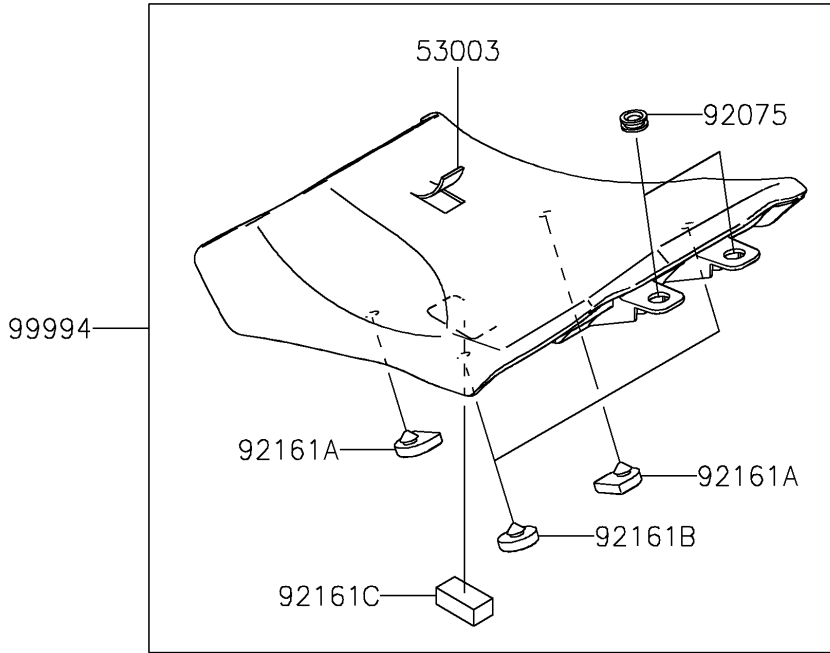

2020 NINJA® 1000SX PARTS DIAGRAM

Accessory(Seat)

F2910E

2020 NINJA® 1000SX PARTS LIST

Accessory(Seat)

ITEM NAME	PART NUMBER	QUANTITY
LEATHER,BLACK (Ref # 53003)	53003-0441-MA	1
LEATHER,FR SEAT,V.BLACK+BLK (Ref # 53003A)	53003-0511-64N	1
LEATHER,RR SEAT,V.BLACK+BLK (Ref # 53003B)	53003-0512-64N	1
SEAT-ASSY,FR,V.BLACK+BLK (Ref # 53066)	53066-0677-64N	1
SEAT-ASSY,RR,V.BLACK+BLK (Ref # 53066A)	53066-0678-64N	1
DAMPER (Ref # 92075)	92075-1634	2
DAMPER,RR SEAT (Ref # 92161)	92161-0930	4
DAMPER,FR SEAT,FR (Ref # 92161A)	92161-0954	2
DAMPER,FR SEAT,RR (Ref # 92161B)	92161-0955	2
DAMPER,20X40X15 (Ref # 92161C)	92161-1608	1
KIT-ACCESSORY,LOW SEAT (Ref # 99994)	99994-0892	1
COMFORT SEAT KIT(STITCH) (Ref # 99994A)	99994-1410	1