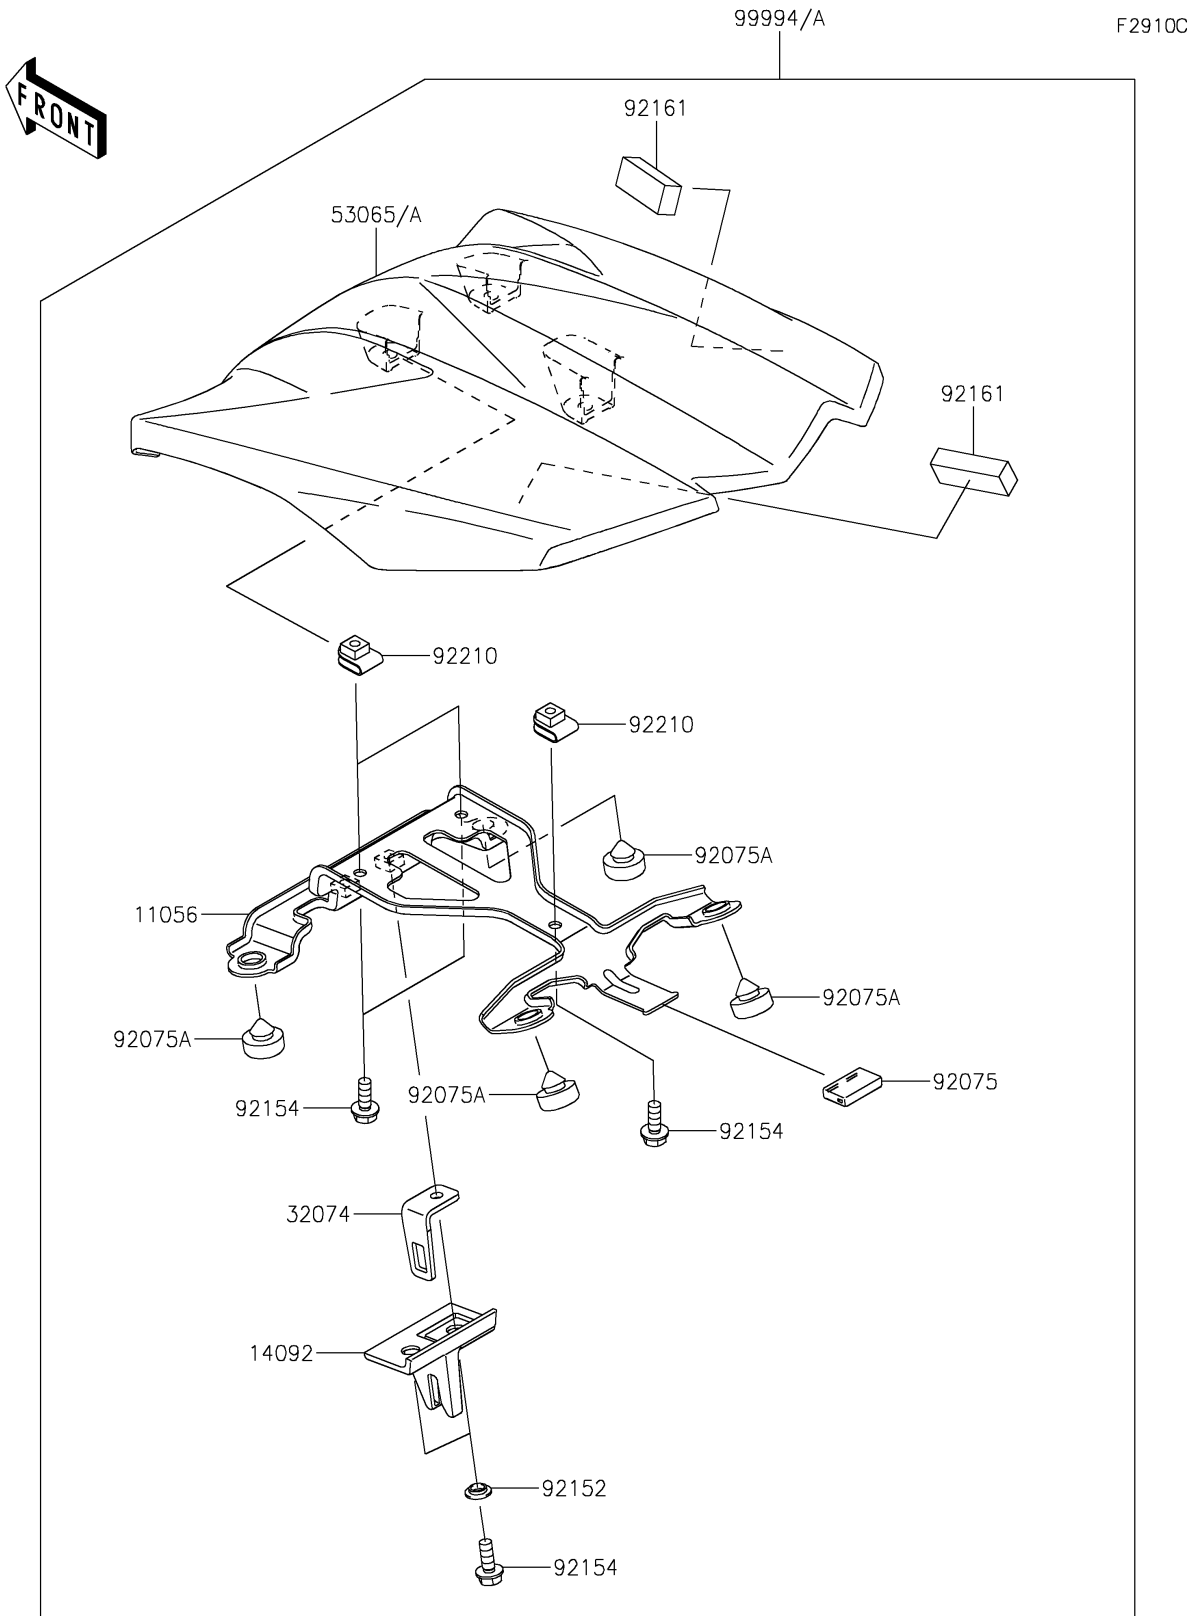

2020 NINJA® 1000SX PARTS DIAGRAM

Accessory(Pillion Seat Cover)

2020 NINJA® 1000SX PARTS LIST

Accessory(Pillion Seat Cover)

| ITEM NAME | PART NUMBER | QUANTITY |
|--|----------------|----------|
| BRACKET (Ref # 11056) | 11056-2436 | 1 |
| COVER (Ref # 14092) | 14092-0248 | 1 |
| BRACKET-LOCK (Ref # 32074) | 32074-0017 | 1 |
| COVER SEAT,E.B.GREEN (Ref # 53065A) | 53065-0041-60R | 1 |
| DAMPER (Ref # 92075) | 92075-1446 | 1 |
| DAMPER,10X20X8 (Ref # 92075A) | 92075-1927 | 4 |
| COLLAR (Ref # 92152) | 92152-0250 | 2 |
| BOLT,FLANGED,6X16 (Ref # 92154) | 92154-0899 | 5 |
| DAMPER,10X40X15 (Ref # 92161) | 92161-1922 | 2 |
| NUT,6MM (Ref # 92210) | 92210-0277 | 3 |
| KIT,SINGLE SEAT COVER,E.B.GRN (Ref # 99994A) | 99994-0897-60R | 1 |