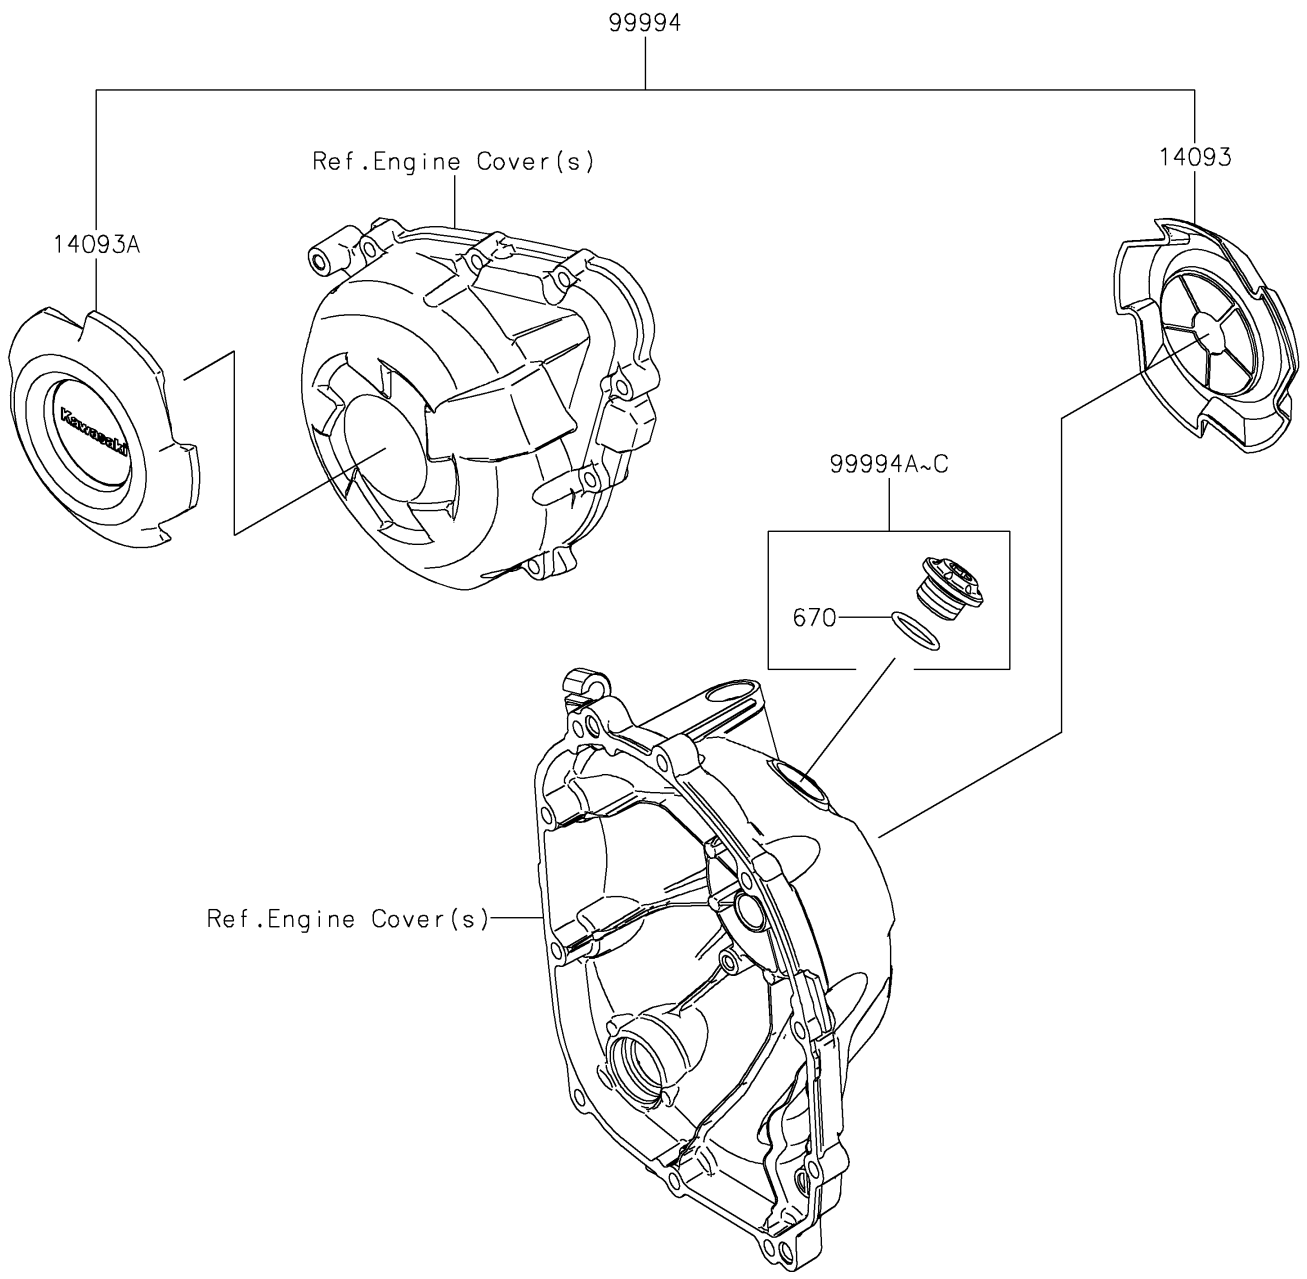

# 2020 NINJA® 1000SX PARTS DIAGRAM

Accessory(ENG. Cover Ring and Cap)

F2910

## 2020 NINJA® 1000SX PARTS LIST

Accessory(ENG. Cover Ring and Cap)

ITEM NAME	PART NUMBER	QUANTITY
COVER,CLUTCH (Ref # 14093)	14093-0571	1
COVER,ACG (Ref # 14093A)	14093-0573	1
O RING,20MM (Ref # 670)	670B2020	1
KIT-ACCESSORY,CRANKCASE RING (Ref # 99994)	99994-0951	1
KIT-ACC,OIL FILLER CAP,WHITE (Ref # 99994A)	99994-1018	1
KIT-ACC,OIL FILLER CAP,GOLD (Ref # 99994B)	99994-1106	1
KIT-ACC,OIL FILLER CAP,BLACK (Ref # 99994C)	99994-1229	1