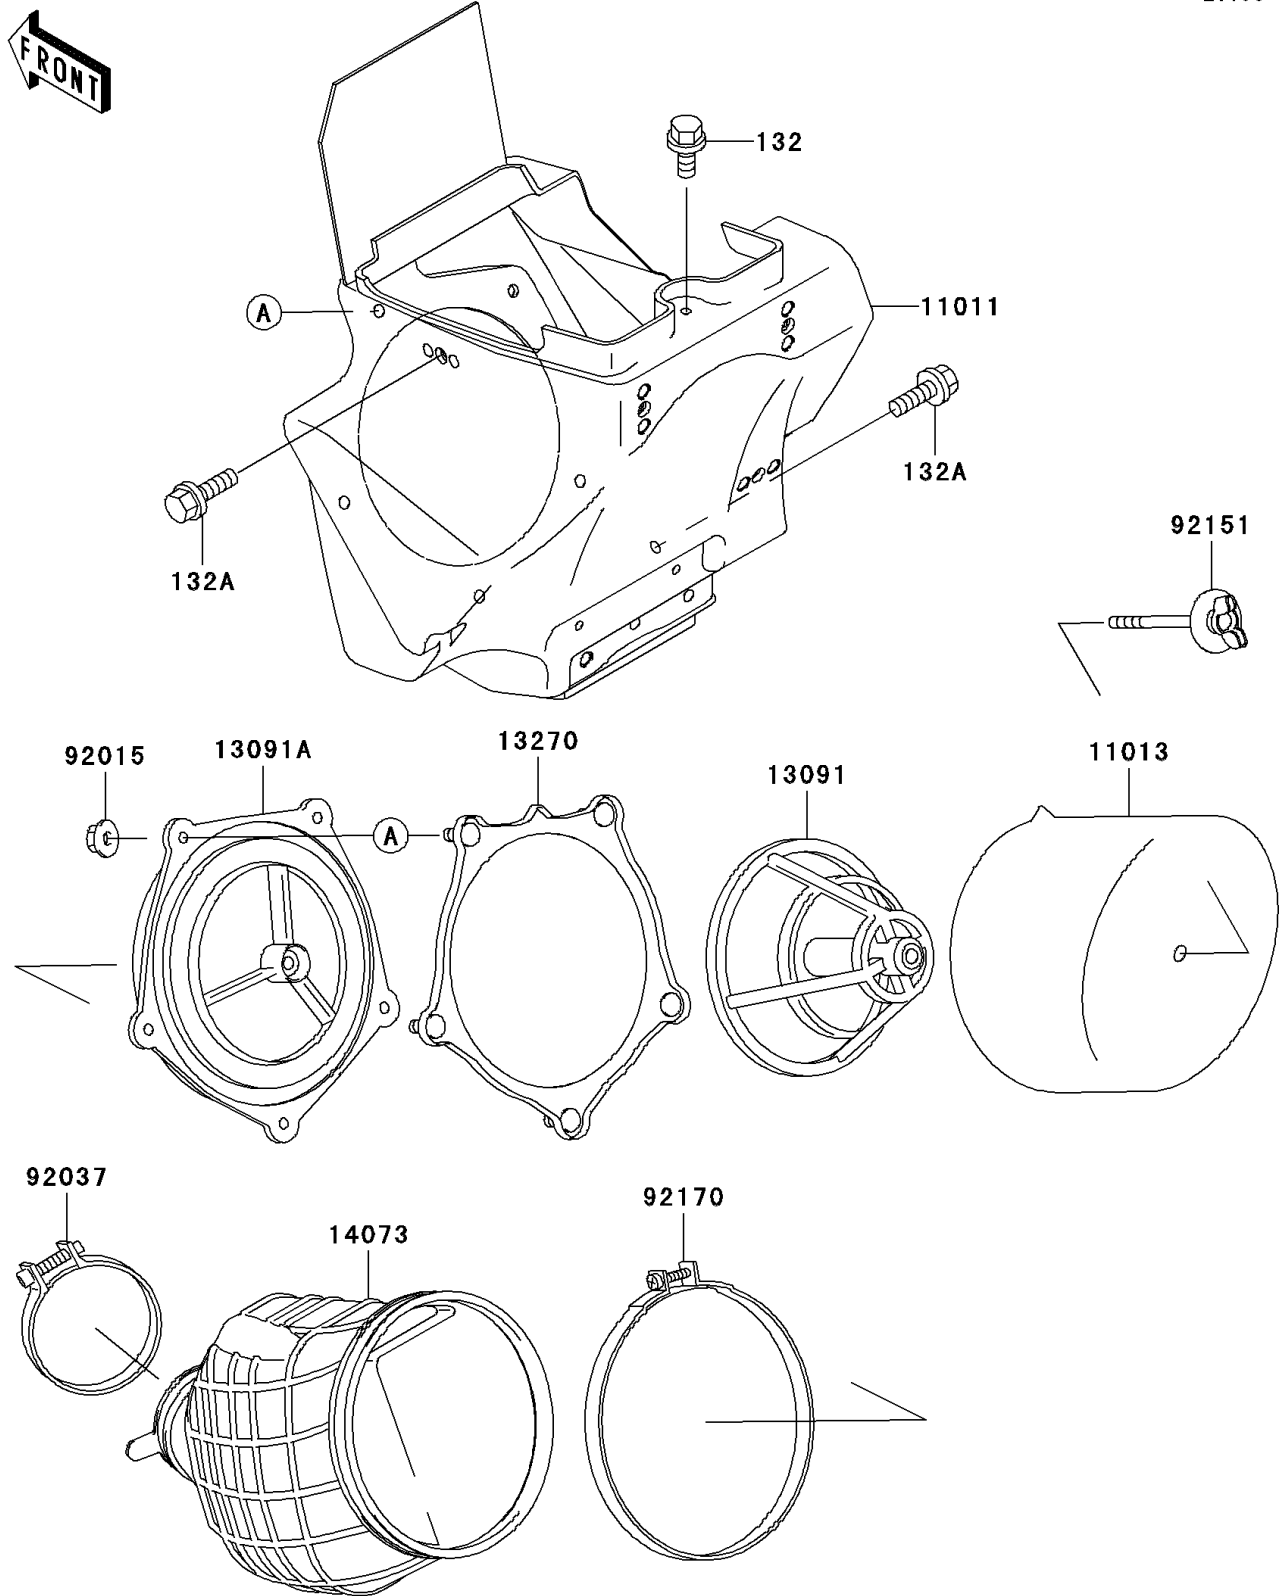

## 2002 KX100 PARTS DIAGRAM

Air Cleaner

E1130

## 2002 KX100 PARTS LIST

Air Cleaner

ITEM NAME	PART NUMBER	QUANTITY
BOLT-FLANGED-SMALL (Ref # 132)	132G0608	1
BOLT-FLANGED-SMALL (Ref # 132A)	132G0614	1
CASE-AIR FILTER (Ref # 11011)	11011-1612	1
ELEMENT-AIR FILTER (Ref # 11013)	11013-1271	1
HOLDER,ELEMENT (Ref # 13091)	13091-1696	1
HOLDER (Ref # 13091A)	13091-1697	1
PLATE,AIR FILTER (Ref # 13270)	13270-1905	1
DUCT (Ref # 14073)	14073-1785	1
NUT,FLANGED,5MM (Ref # 92015)	92015-1259	1
CLAMP,55MM (Ref # 92037)	92037-1486	1
BOLT,AIR FILTER (Ref # 92151)	92151-1256	1
CLAMP,126MM (Ref # 92170)	92170-1194	1