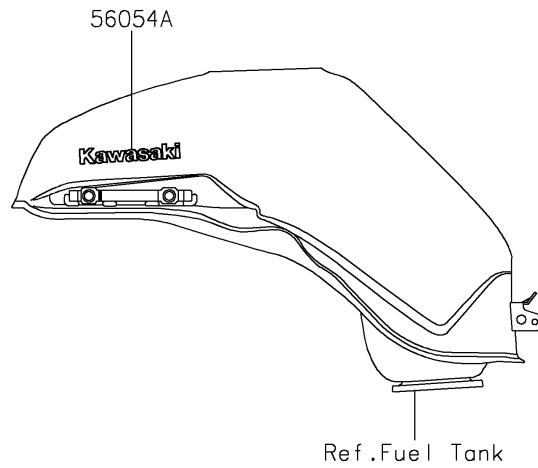

2020 NINJA® 1000SX PARTS DIAGRAM

Decals(Green)(KLF)(CN)

F2861

2020 NINJA® 1000SX PARTS LIST

Decals(Green)(KLF)(CN)

ITEM NAME	PART NUMBER	QUANTITY
MARK,FR FENDER,KTRC ABS (Ref # 56054)	56054-1115	2
MARK,KAWASAKI (Ref # 56054A)	56054-1358	2
MARK,WINDSHIELD,KAWASAKI (Ref # 56054B)	56054-2185	1
MARK,SIDE COWL.,NINJA (Ref # 56054C)	56054-2724	2
PATTERN,SIDE COWL.,LH (Ref # 56076)	56076-1016	1
PATTERN,SIDE COWL.,RH (Ref # 56076A)	56076-1017	1