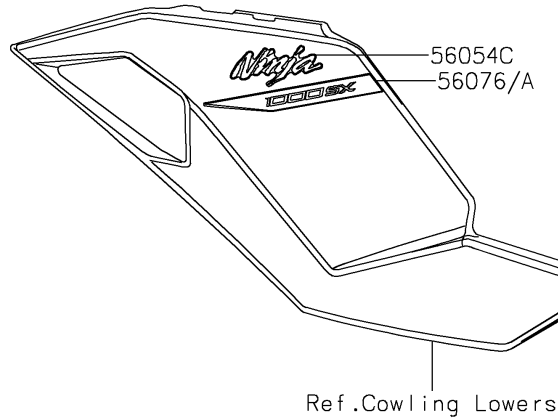

2020 NINJA® 1000SX PARTS DIAGRAM

Decals(Green)(KLF)(CN)

F2861

2020 NINJA® 1000SX PARTS LIST

Decals(Green)(KLF)(CN)

ITEM NAME	PART NUMBER	QUANTITY
MARK,FR FENDER,KTRC ABS (Ref # 56054)	56054-1115	2
MARK,KAWASAKI (Ref # 56054A)	56054-1358	2
MARK,WINDSHIELD,KAWASAKI (Ref # 56054B)	56054-2185	1
MARK,SIDE COWL.,NINJA (Ref # 56054C)	56054-2724	2
PATTERN,SIDE COWL.,LH (Ref # 56076)	56076-1016	1
PATTERN,SIDE COWL.,RH (Ref # 56076A)	56076-1017	1