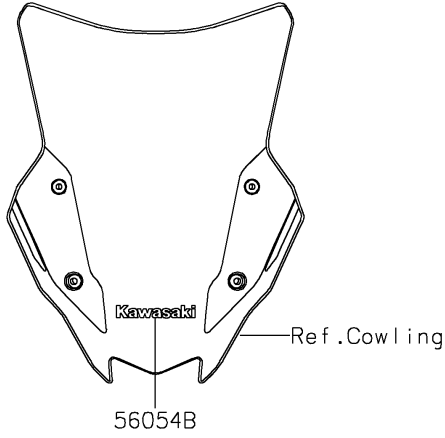

2020 NINJA® 1000SX PARTS DIAGRAM

Decals(Green)(KLF)(CN)

F2861

2020 NINJA® 1000SX PARTS LIST

Decals(Green)(KLF)(CN)

ITEM NAME	PART NUMBER	QUANTITY
MARK,FR FENDER,KTRC ABS (Ref # 56054)	56054-1115	2
MARK,KAWASAKI (Ref # 56054A)	56054-1358	2
MARK,WINDSHIELD,KAWASAKI (Ref # 56054B)	56054-2185	1
MARK,SIDE COWL.,NINJA (Ref # 56054C)	56054-2724	2
PATTERN,SIDE COWL.,LH (Ref # 56076)	56076-1016	1
PATTERN,SIDE COWL.,RH (Ref # 56076A)	56076-1017	1