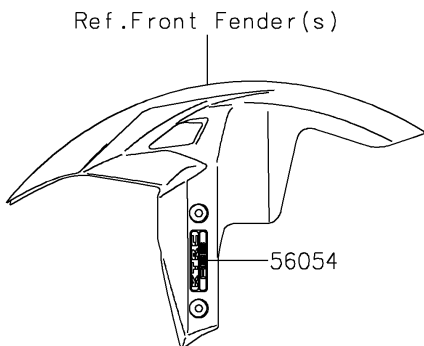

2020 NINJA® 1000SX PARTS DIAGRAM

Decals(Green)(KLF)(CN)

F2861

2020 NINJA® 1000SX PARTS LIST

Decals(Green)(KLF)(CN)

ITEM NAME	PART NUMBER	QUANTITY
MARK,FR FENDER,KTRC ABS (Ref # 56054)	56054-1115	2
MARK,KAWASAKI (Ref # 56054A)	56054-1358	2
MARK,WINDSHIELD,KAWASAKI (Ref # 56054B)	56054-2185	1
MARK,SIDE COWL.,NINJA (Ref # 56054C)	56054-2724	2
PATTERN,SIDE COWL.,LH (Ref # 56076)	56076-1016	1
PATTERN,SIDE COWL.,RH (Ref # 56076A)	56076-1017	1